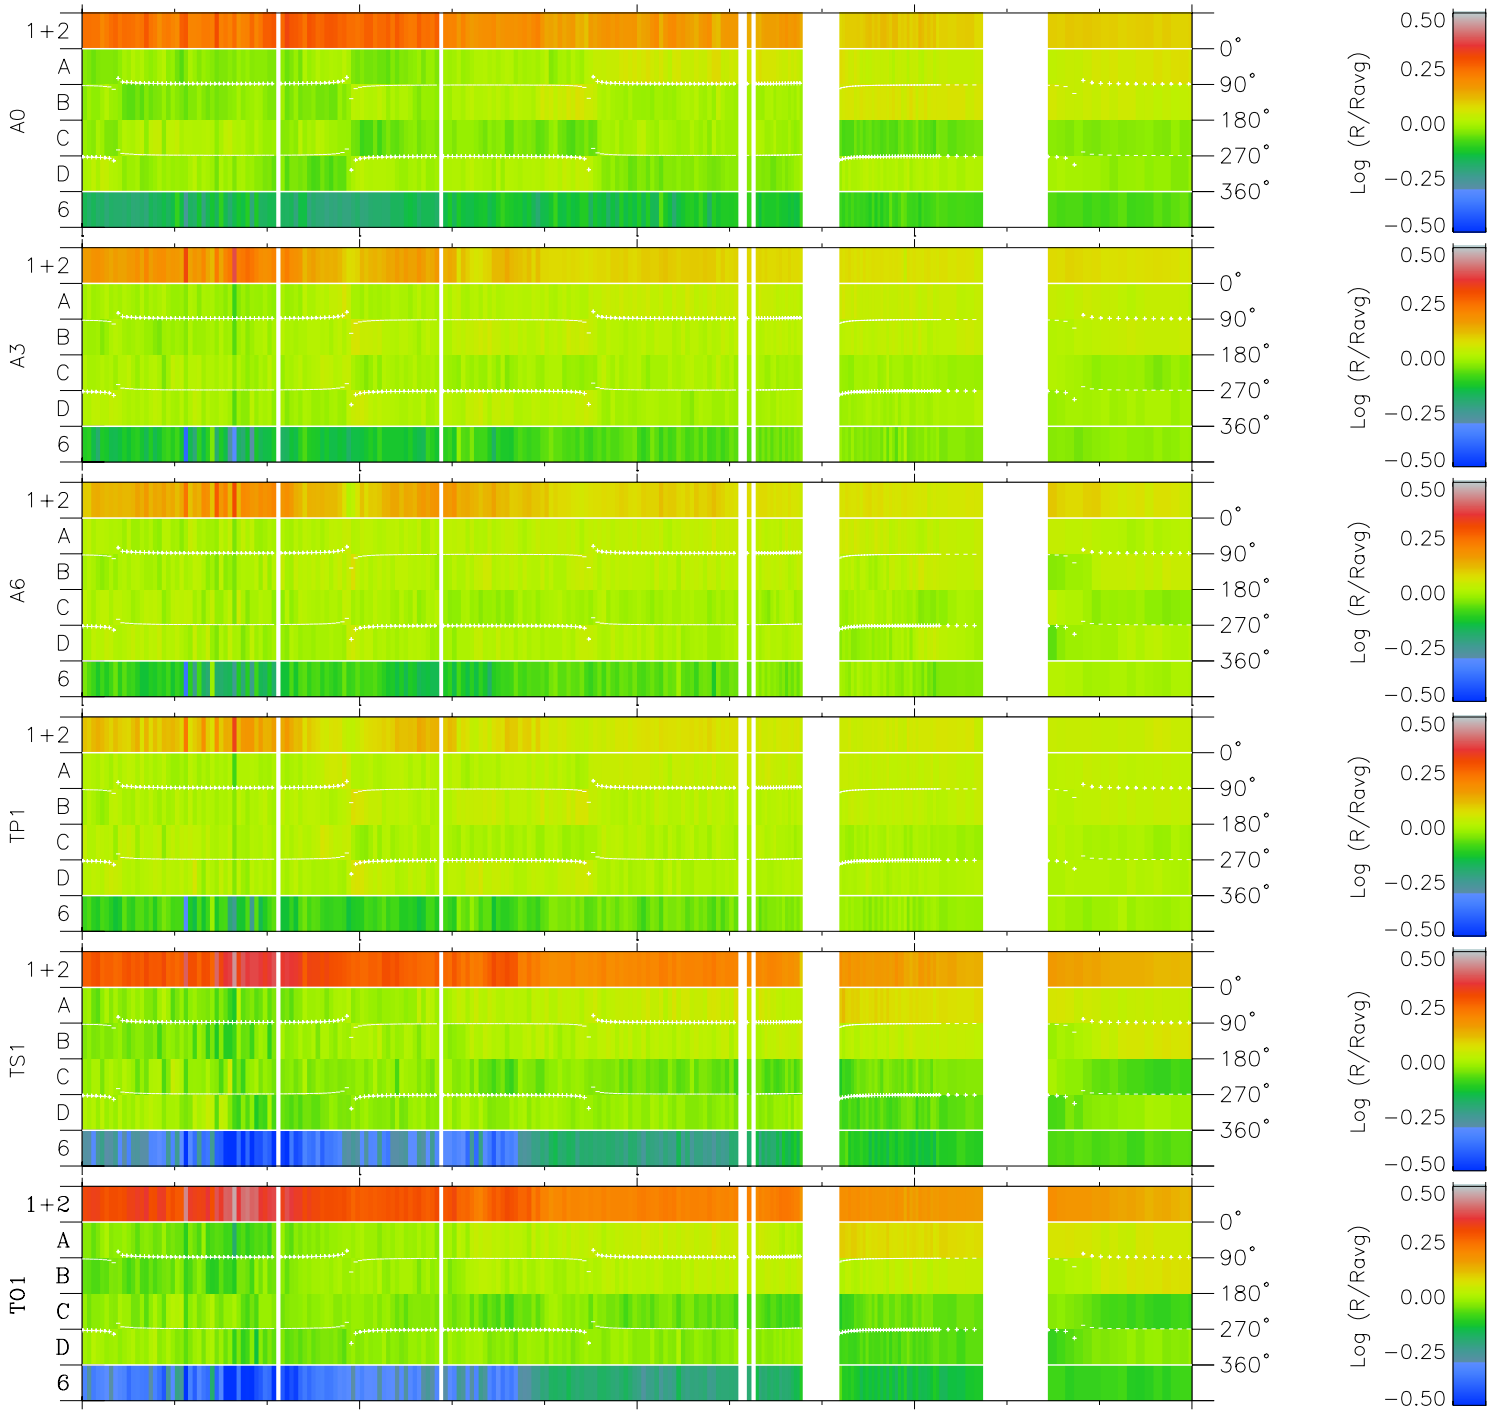

Galileo EPD Real Time Azimuth Anisotropies 97127

Software Version: RTAZIM_MEAN V 1.20
 Data Production: 06-03-00
 Plot Production: Sat Sep 15 05:45:29 2001
 Color File: wondr3
 Geofactor File: 1.1

00:00:00 1997-127	127-06	127-12	127-18	00:00:00 1997-128	
+	+	+	+	+	X JSE(R _j)
3.05	4.98	6.79	8.39	9.59	Y JSE(R _j)
-21.35	-18.48	-15.18	-11.32	-6.78	Z JSE(R _j)
0.94	0.90	0.83	0.71	0.49	

- ◇ = Jupiter look direction
- = Corotation look direction