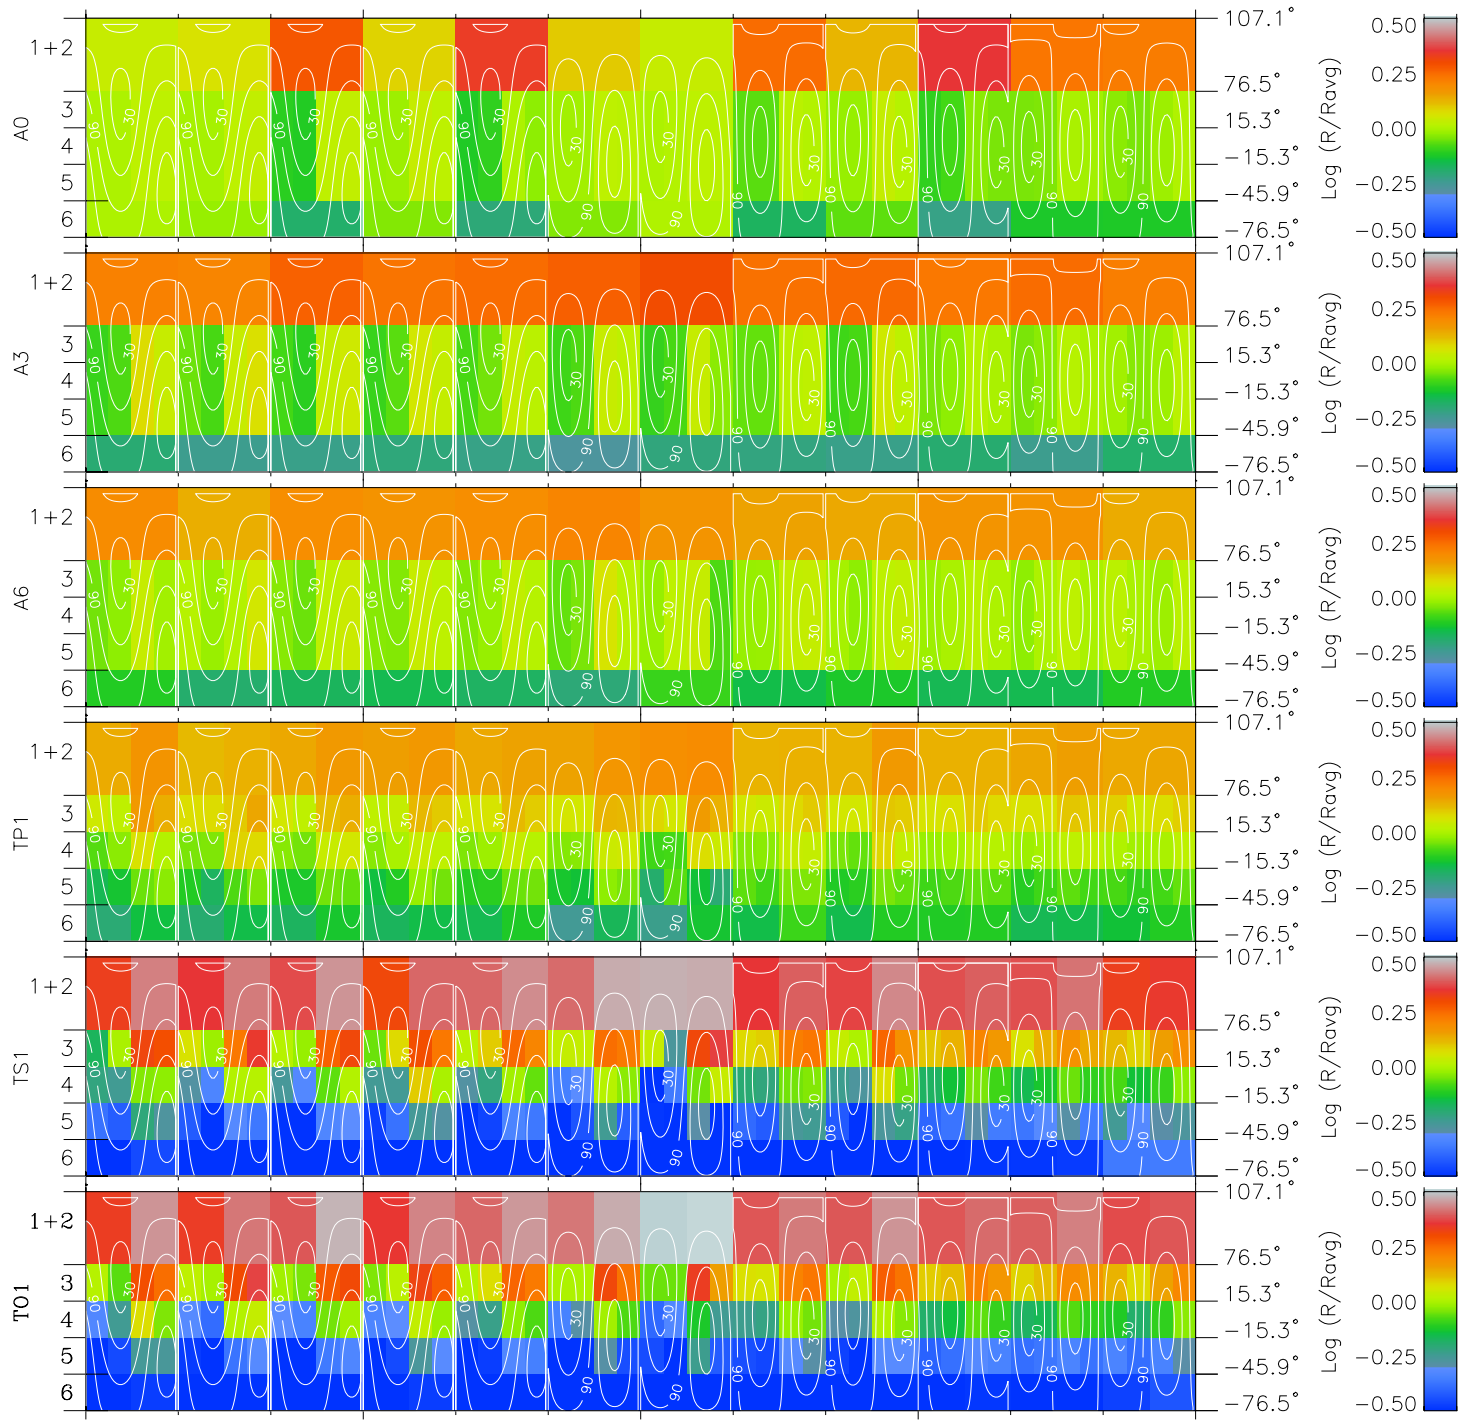

Galileo EPD Real Time All-Sky Anisotropies 97126

Software Version: RTSKY_MEAN V 1.20
 Data Production: 06-03-00
 Plot Production: Sat Sep 15 05:34:16 2001
 Color File: wondr3
 Geofactor File: 1.1

00:00:00 1997-126	126-06	126-12	126-18	00:00:00 1997-127	
+	+	+	+	+	X JSE(R _j)
-4.89	-2.91	-0.92	1.07	3.05	Y JSE(R _j)
-29.96	-28.14	-26.13	-23.88	-21.35	Z JSE(R _j)
1.03	1.01	0.99	0.97	0.94	

- ◇ = Jupiter look direction
- = Corotation look direction