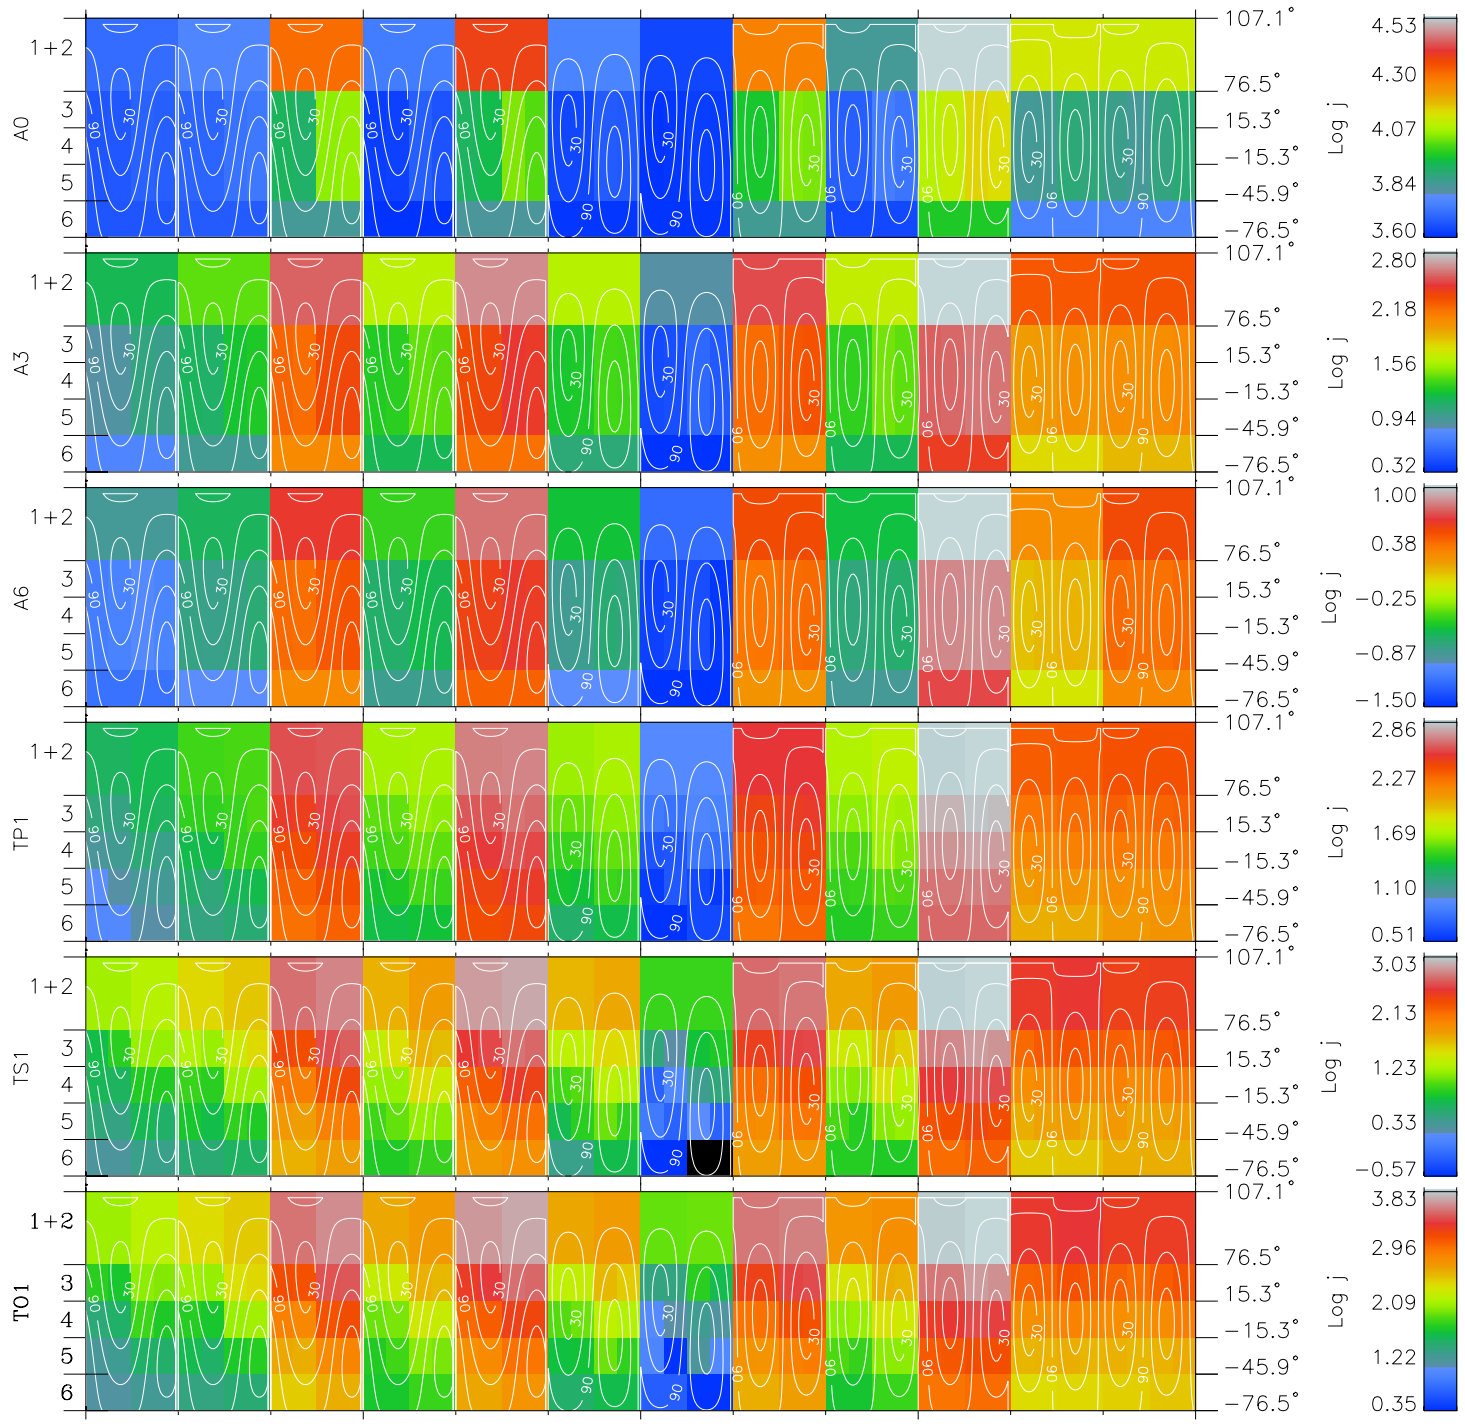

# Galileo EPD Real Time All-Sky Anisotropies 97126

Software Version: RTSKY\_FLUX V 1.20  
 Data Production: 06-03-00  
 Plot Production: Sat Sep 15 05:34:35 2001  
 Color File: wondr3  
 Geofactor File: 1.1

00:00:00 1997-126	126-06	126-12	126-18	00:00:00 1997-127	
+	+	+	+	+	X JSE(R <sub>j</sub> )
-4.89	-2.91	-0.92	1.07	3.05	Y JSE(R <sub>j</sub> )
-29.96	-28.14	-26.13	-23.88	-21.35	Z JSE(R <sub>j</sub> )
1.03	1.01	0.99	0.97	0.94	

- ◇ = Jupiter look direction
- = Corotation look direction