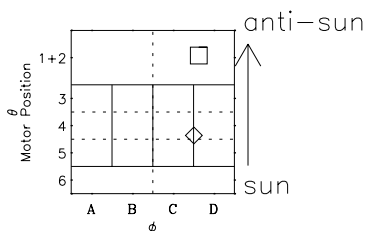

Galileo EPD Real-Time Six-Sector 97126

Software Version: RTLINE_R6 V 1.20
Data Production: 06-03-00
Plot Production: Sat Sep 15 05:37:00 2001

◇ = Jupiter look direction
□ = Corotation look direction