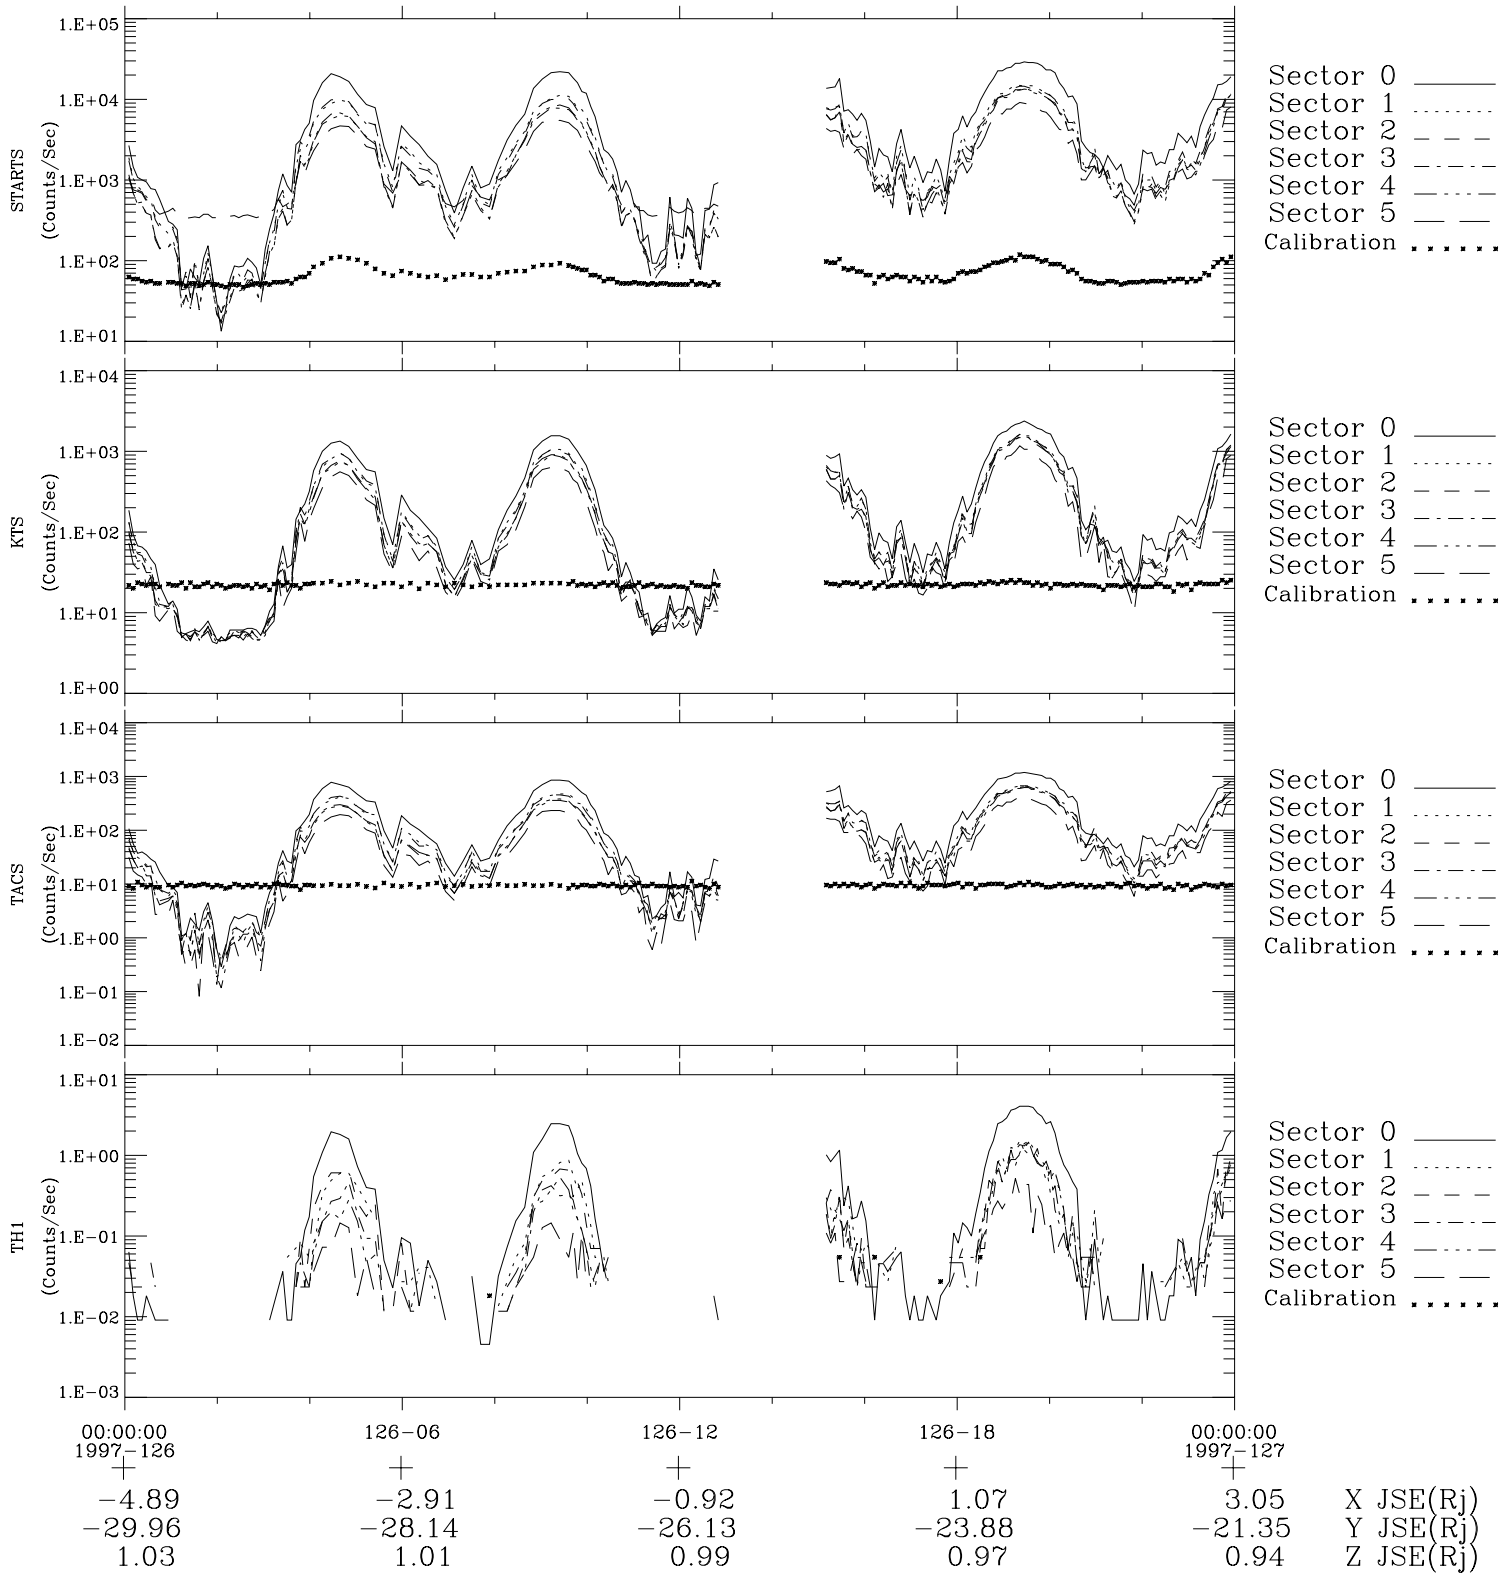

Galileo EPD Real-Time Six-Sector 97126

Software Version: RTLINE_R6 V 1.20
Data Production: 06-03-00
Plot Production: Sat Sep 15 05:37:00 2001

◇ = Jupiter look direction
□ = Corotation look direction