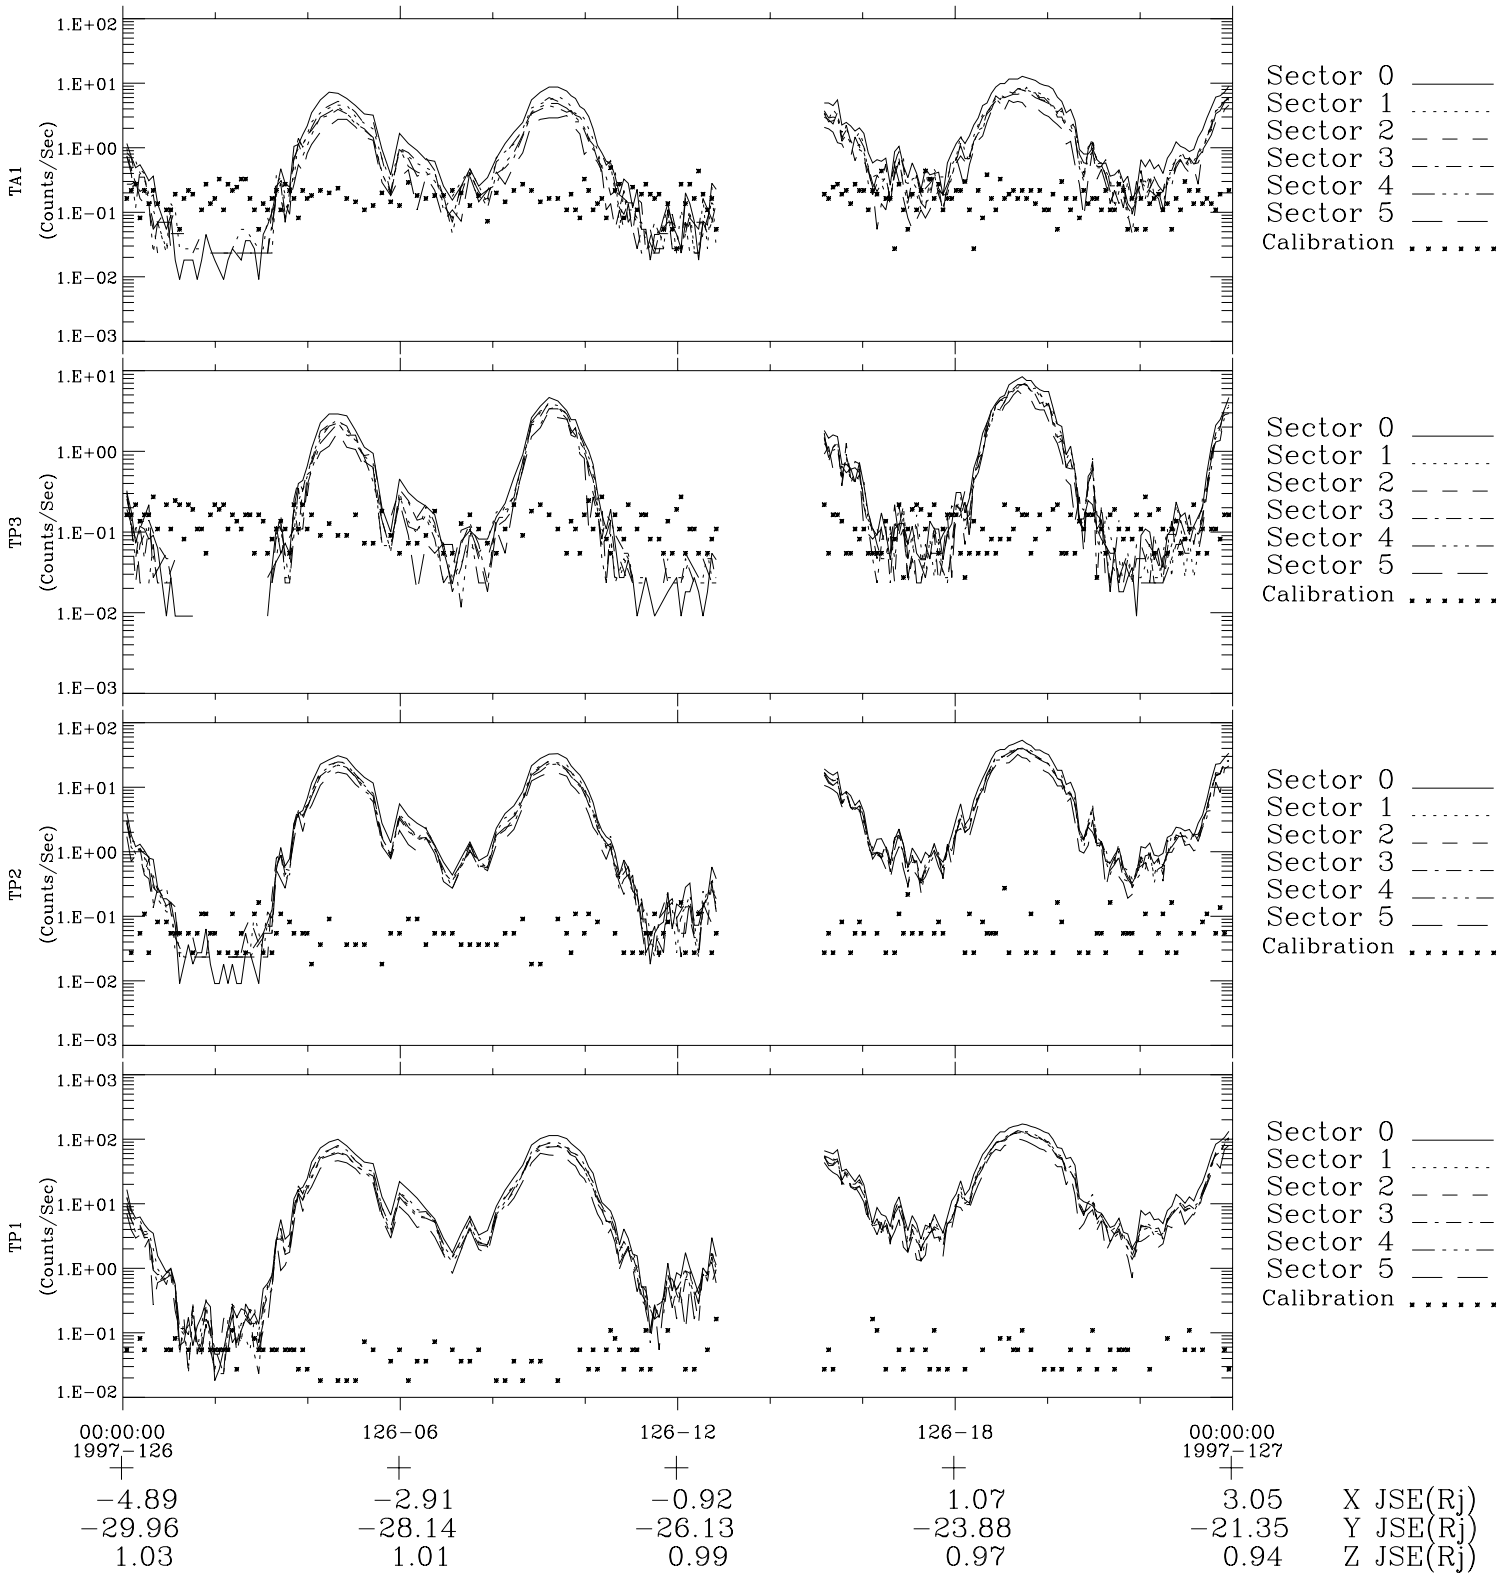

Galileo EPD Real-Time Six-Sector 97126

Software Version: RTLINE_R6 V 1.20
Data Production: 06-03-00
Plot Production: Sat Sep 15 05:36:58 2001

◇ = Jupiter look direction
□ = Corotation look direction