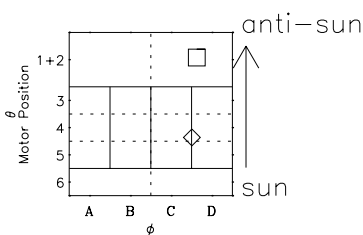

Galileo EPD Real-Time Six-Sector 97126

Software Version: RTLINE_R6 V 1.20
Data Production: 06-03-00
Plot Production: Sat Sep 15 05:36:58 2001

◇ = Jupiter look direction
□ = Corotation look direction