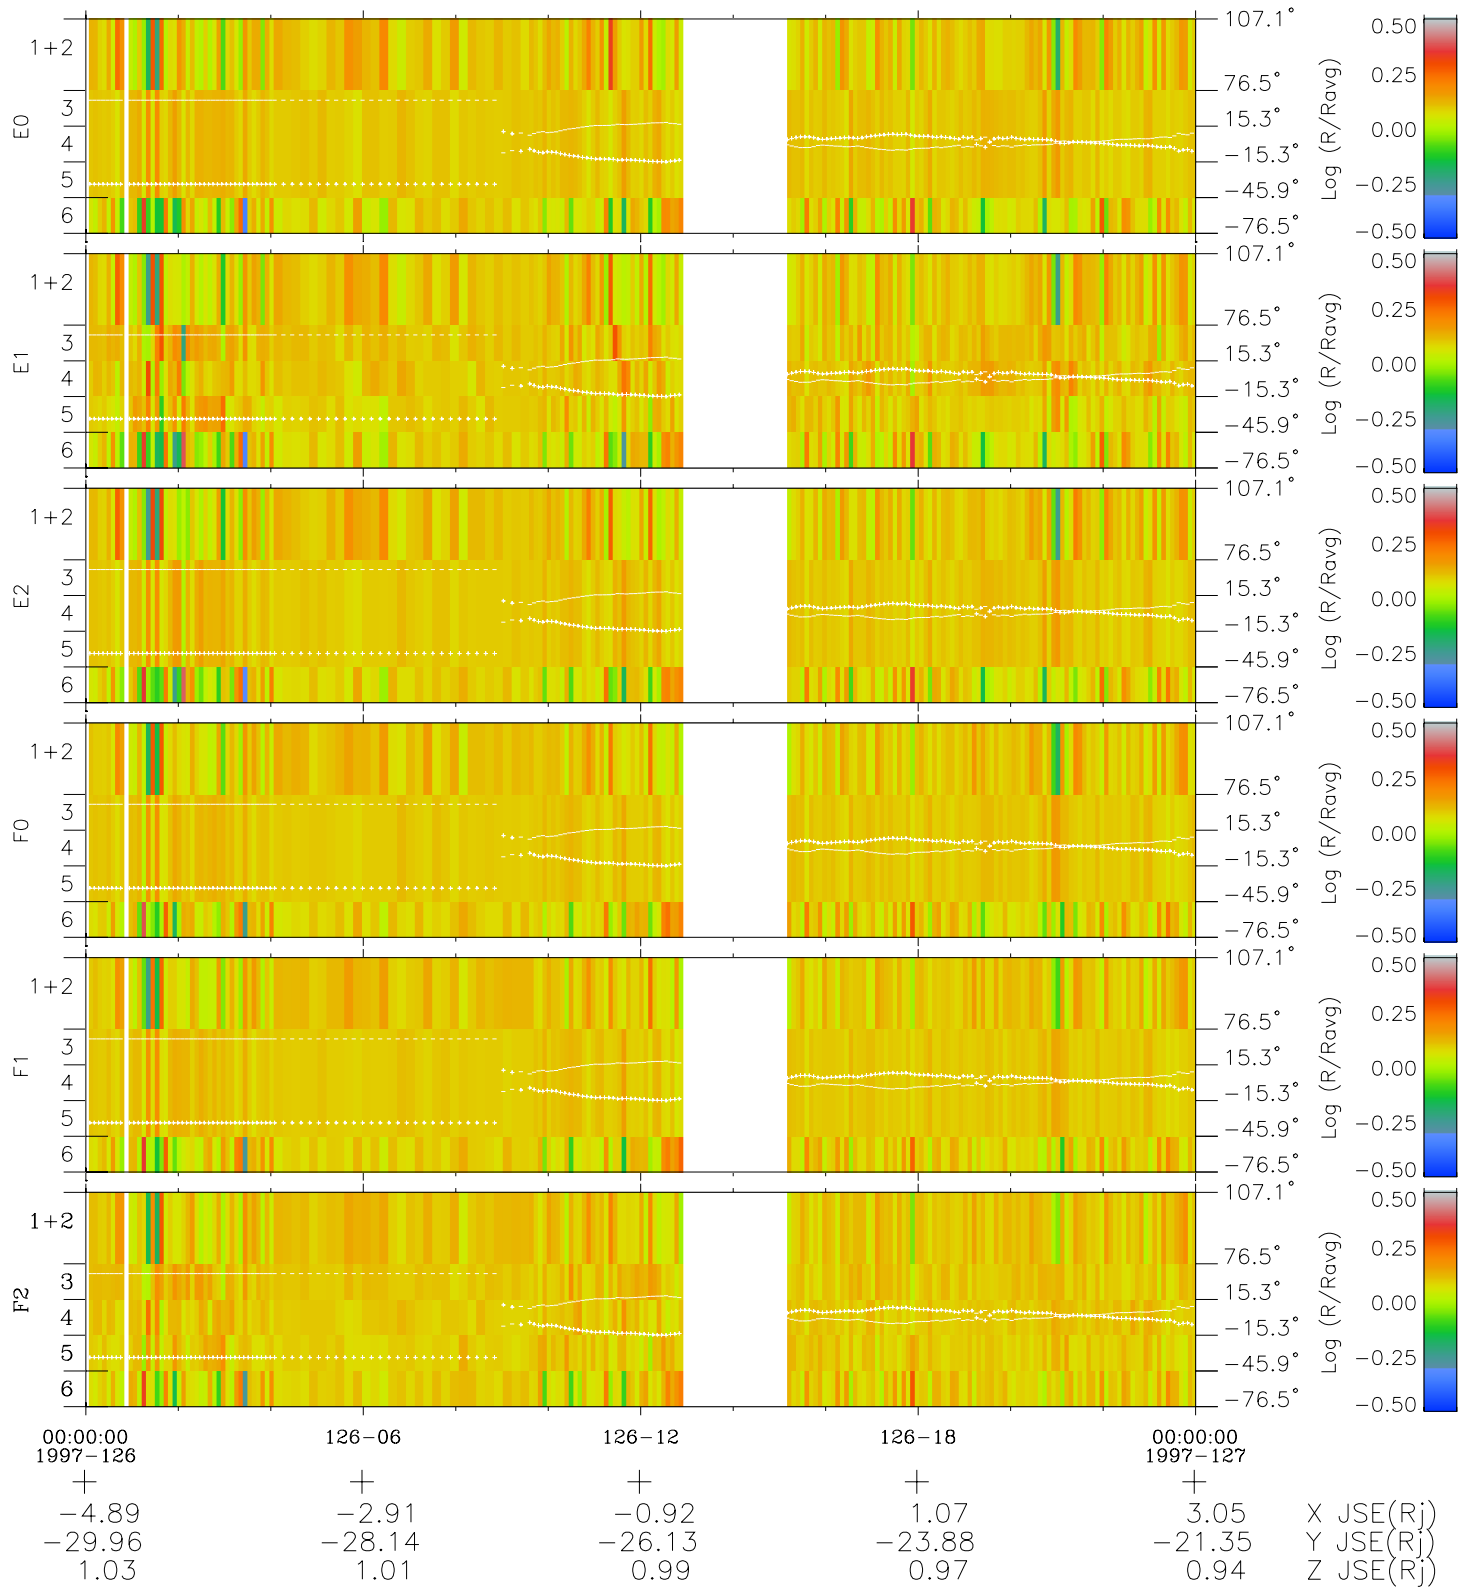

Galileo EPD Real Elevation Anisotropies 97126

Software Version: RTELEV_MEAN V 1.20
 Data Production: 06-03-00
 Plot Production: Sat Sep 15 05:35:21 2001
 Color File: wondr3
 Geofactor File: 1.1

◇ = Jupiter look direction
 □ = Corotation look direction