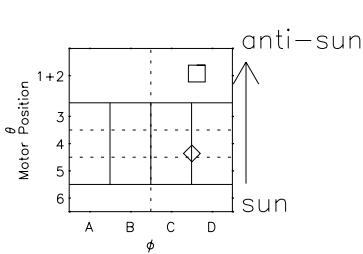

Galileo EPD Real Elevation Anisotropies 97126

Software Version: RTELEV_MEAN V 1.20
 Data Production: 06-03-00
 Plot Production: Sat Sep 15 05:35:21 2001
 Color File: wondr3
 Geofactor File: 1.1

◇ = Jupiter look direction
 □ = Corotation look direction