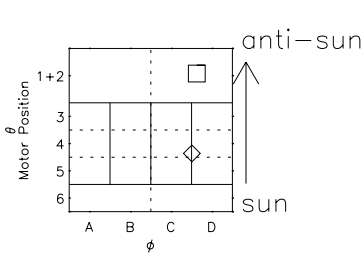

- = Jupiter look direction
- = Corotation look direction