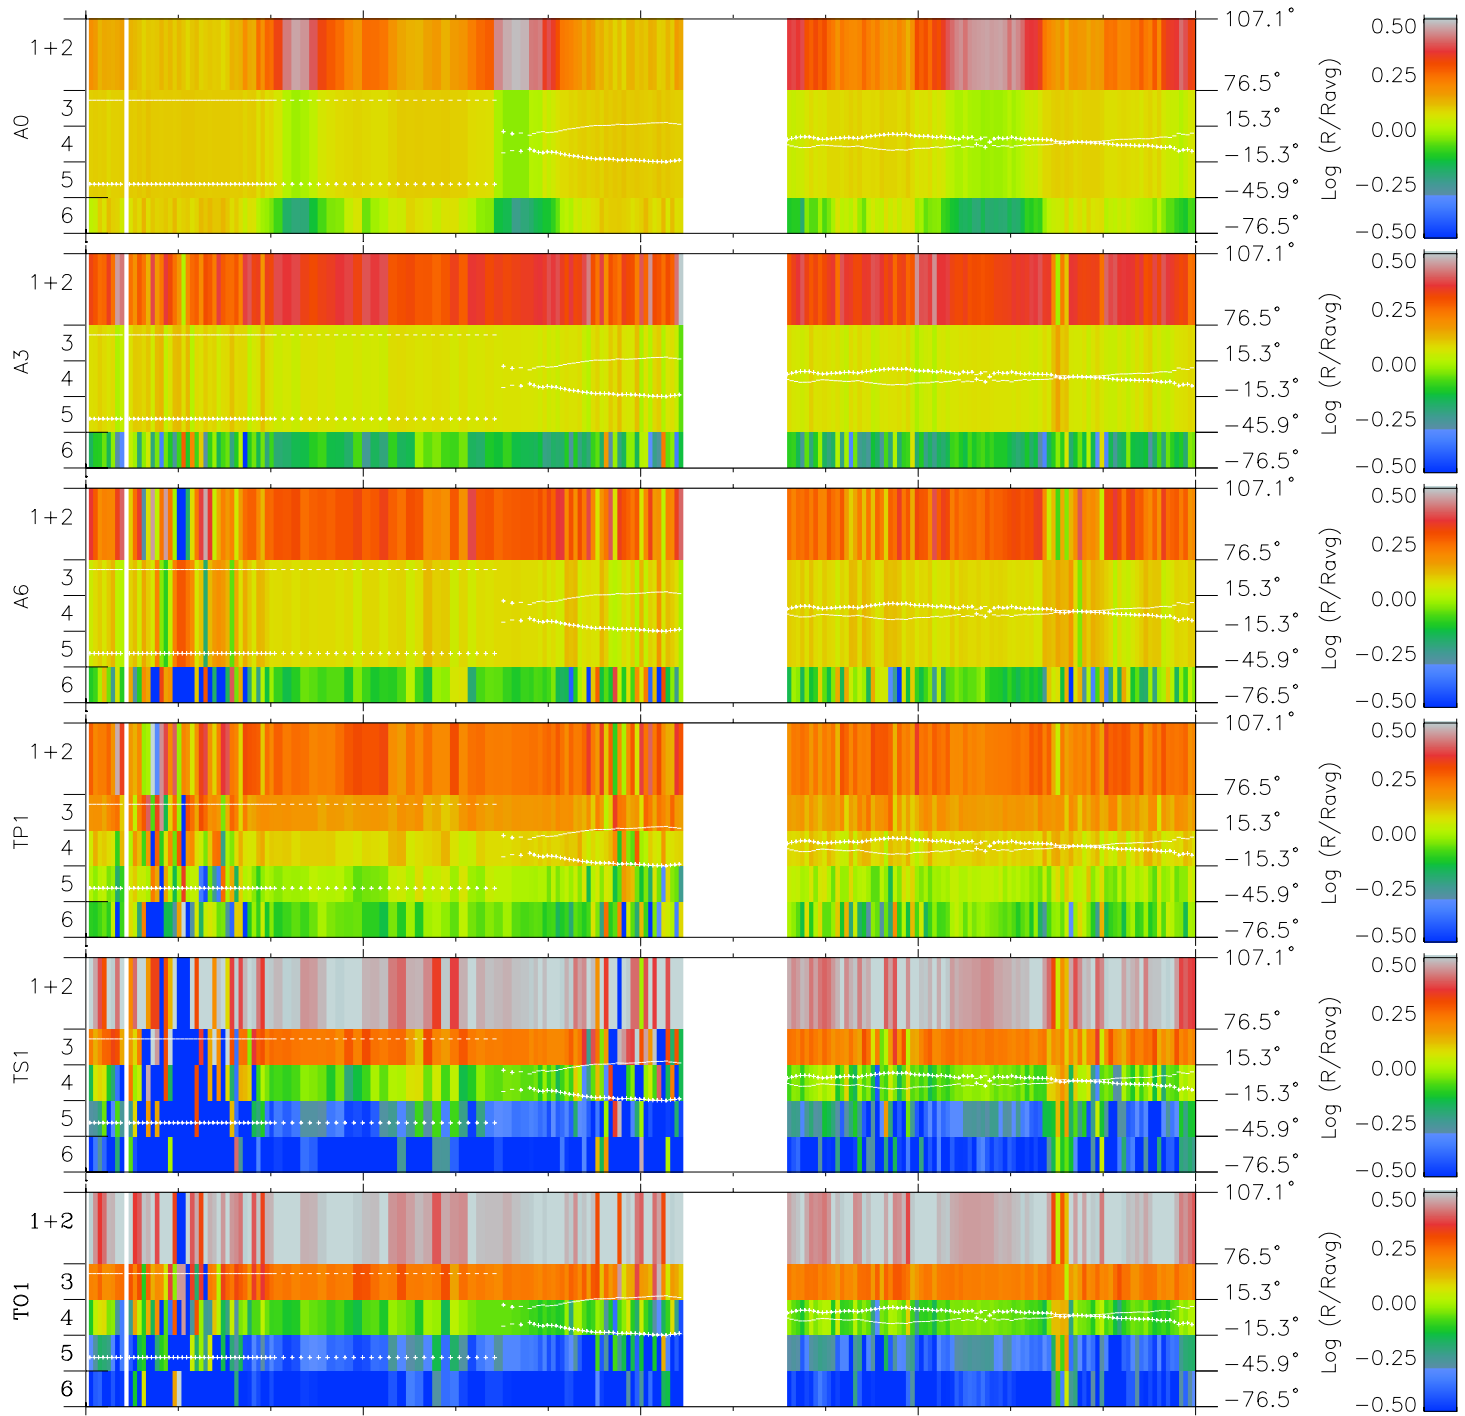

# Galileo EPD Real Elevation Anisotropies 97126

Software Version: RTELEV\_MEAN V 1.20  
 Data Production: 06-03-00  
 Plot Production: Sat Sep 15 05:35:12 2001  
 Color File: wondr3  
 Geofactor File: 1.1

00:00:00 1997-126	126-06	126-12	126-18	00:00:00 1997-127	
+	+	+	+	+	X JSE(R <sub>j</sub> )
-4.89	-2.91	-0.92	1.07	3.05	Y JSE(R <sub>j</sub> )
-29.96	-28.14	-26.13	-23.88	-21.35	Z JSE(R <sub>j</sub> )
1.03	1.01	0.99	0.97	0.94	

- ◇ = Jupiter look direction
- = Corotation look direction