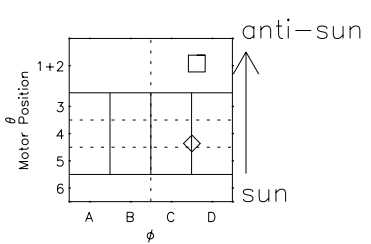

- = Jupiter look direction
- = Corotation look direction