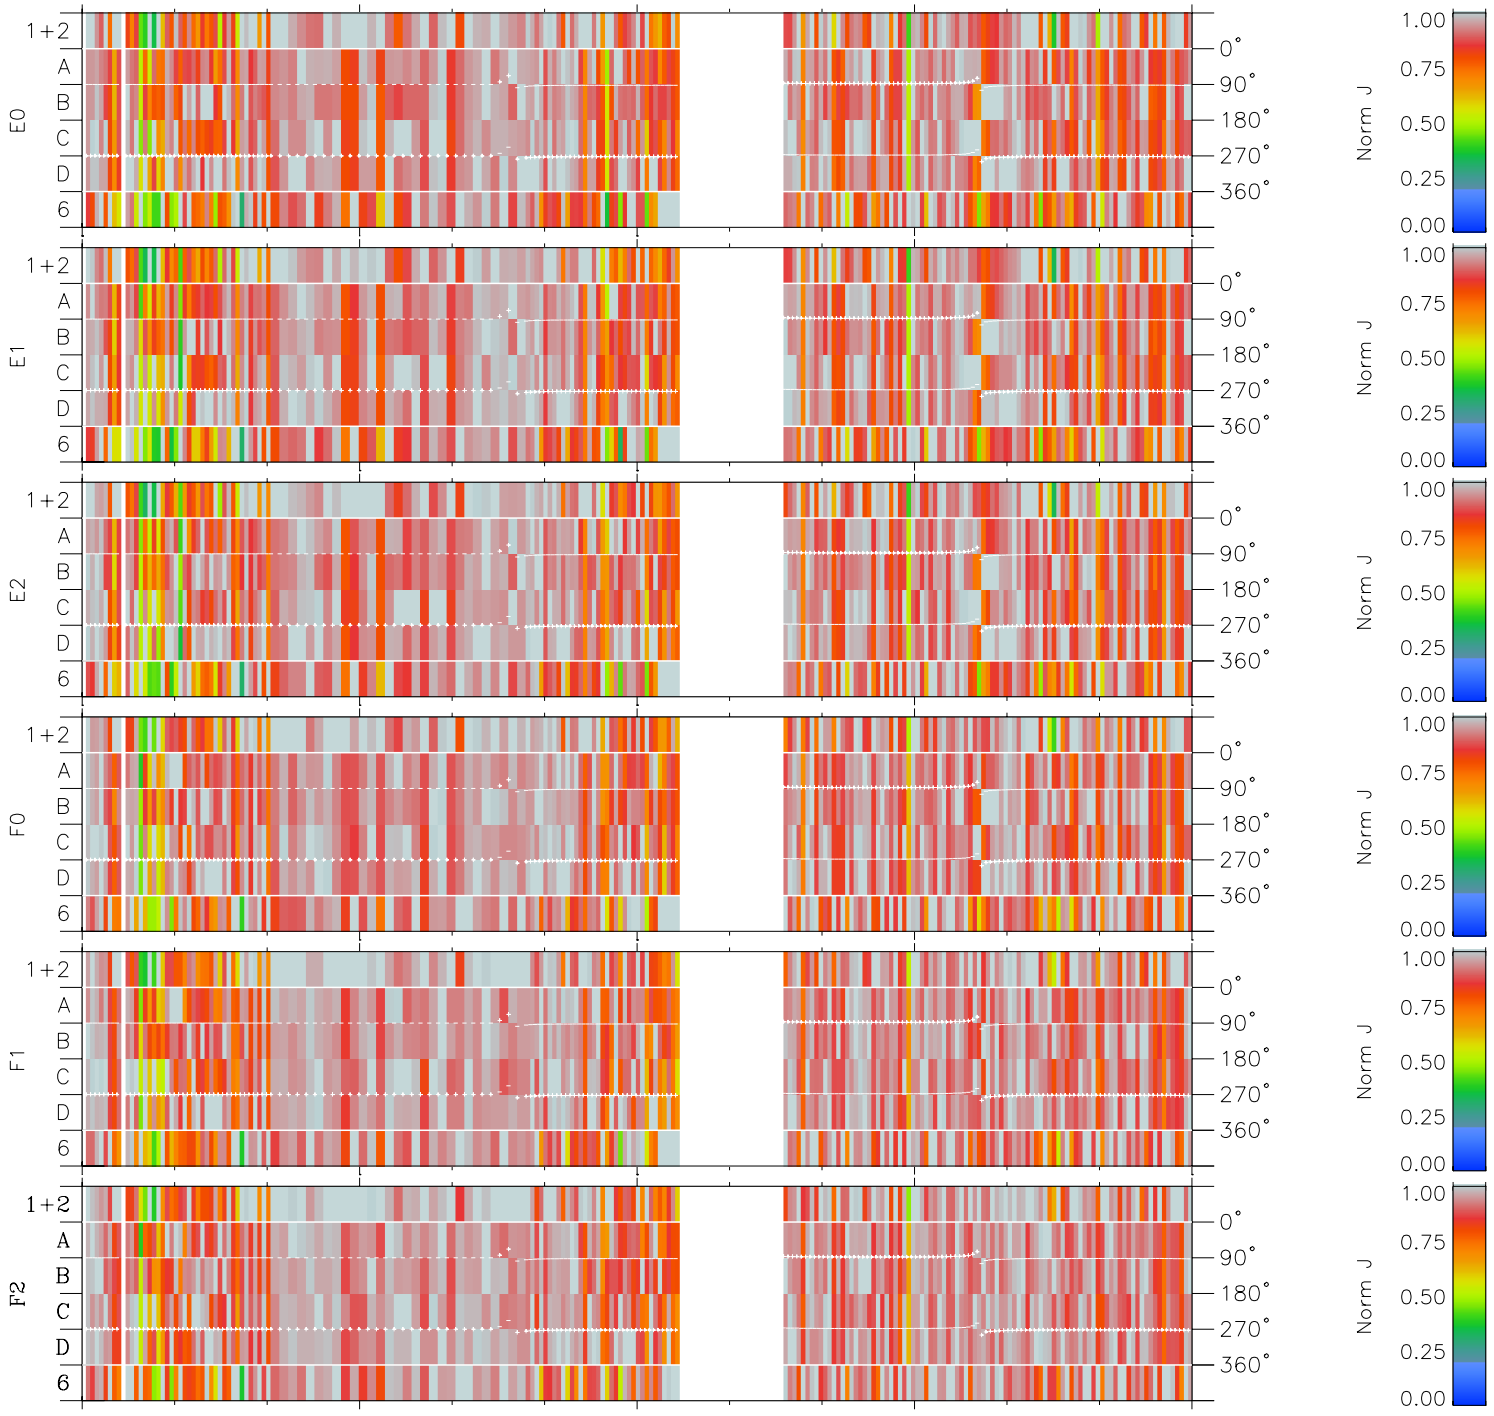

# Galileo EPD Real Time Azimuth Anisotropies 97126

Software Version: RTAZIM\_NORM V 1.20  
 Data Production: 06-03-00  
 Plot Production: Sat Sep 15 05:36:41 2001  
 Color File: wondr3  
 Geofactor File: 1.1

00:00:00 1997-126	126-06	126-12	126-18	00:00:00 1997-127	
+	+	+	+	+	X JSE(R <sub>j</sub> )
-4.89	-2.91	-0.92	1.07	3.05	Y JSE(R <sub>j</sub> )
-29.96	-28.14	-26.13	-23.88	-21.35	Z JSE(R <sub>j</sub> )
1.03	1.01	0.99	0.97	0.94	

- ◇ = Jupiter look direction
- = Corotation look direction