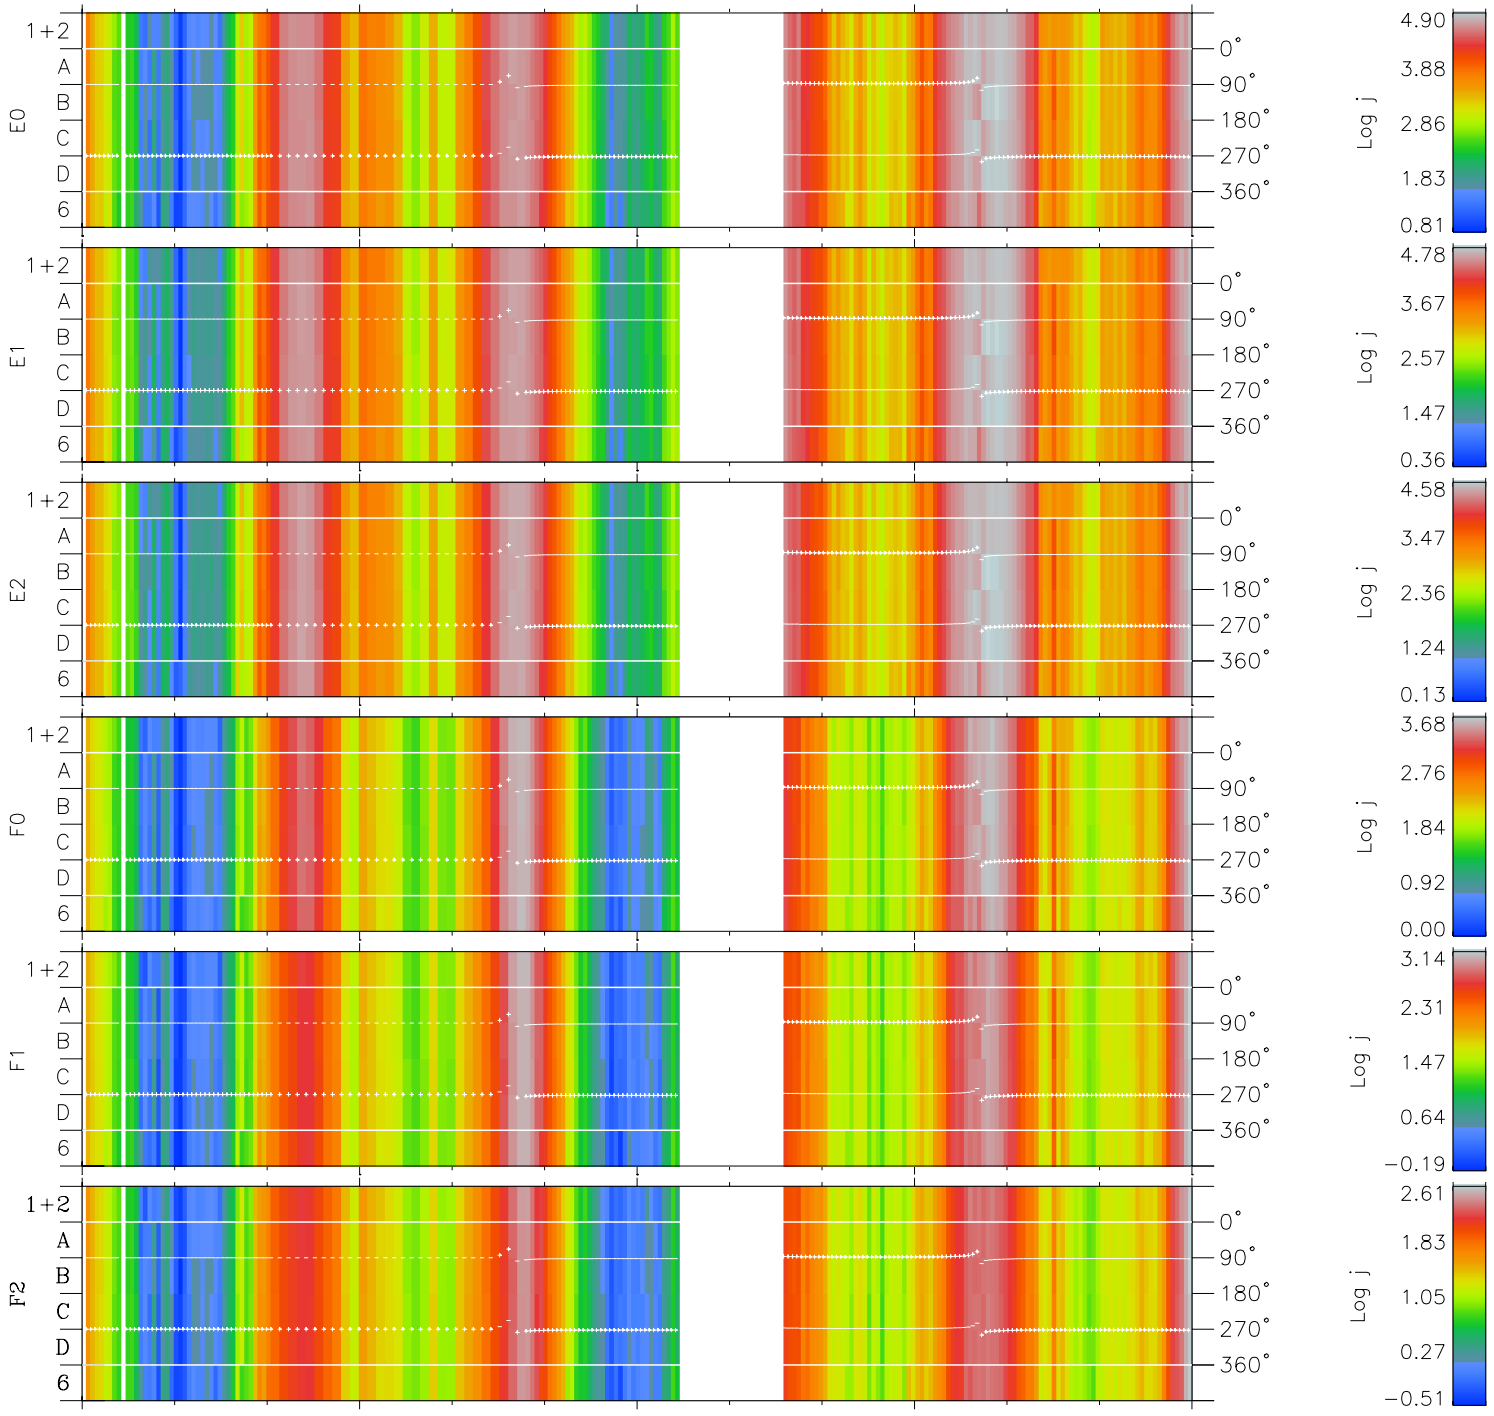

# Galileo EPD Real Time Azimuth Anisotropies 97126

Software Version: RTAZIM\_FLUX V 1.20  
 Data Production: 06-03-00  
 Plot Production: Sat Sep 15 05:36:25 2001  
 Color File: wondr3  
 Geofactor File: 1.1

00:00:00 1997-126	126-06	126-12	126-18	00:00:00 1997-127	
+	+	+	+	+	X JSE(R <sub>j</sub> )
-4.89	-2.91	-0.92	1.07	3.05	Y JSE(R <sub>j</sub> )
-29.96	-28.14	-26.13	-23.88	-21.35	Z JSE(R <sub>j</sub> )
1.03	1.01	0.99	0.97	0.94	

◇ = Jupiter look direction  
 □ = Corotation look direction