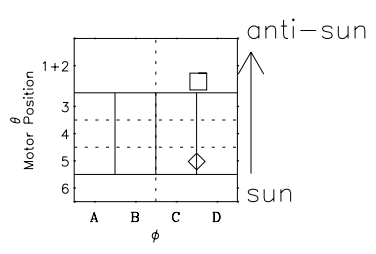

Galileo EPD Real Time Omni Spectrum 97125

Software Version: RTSPEC_OMNI V 1.20
 Data Production: 06-03-00
 Plot Production: Sat Sep 15 05:24:21 2001
 Color File: wondr3
 Geofactor File: 1.1

◇ = Jupiter look direction
 □ = Corotation look direction