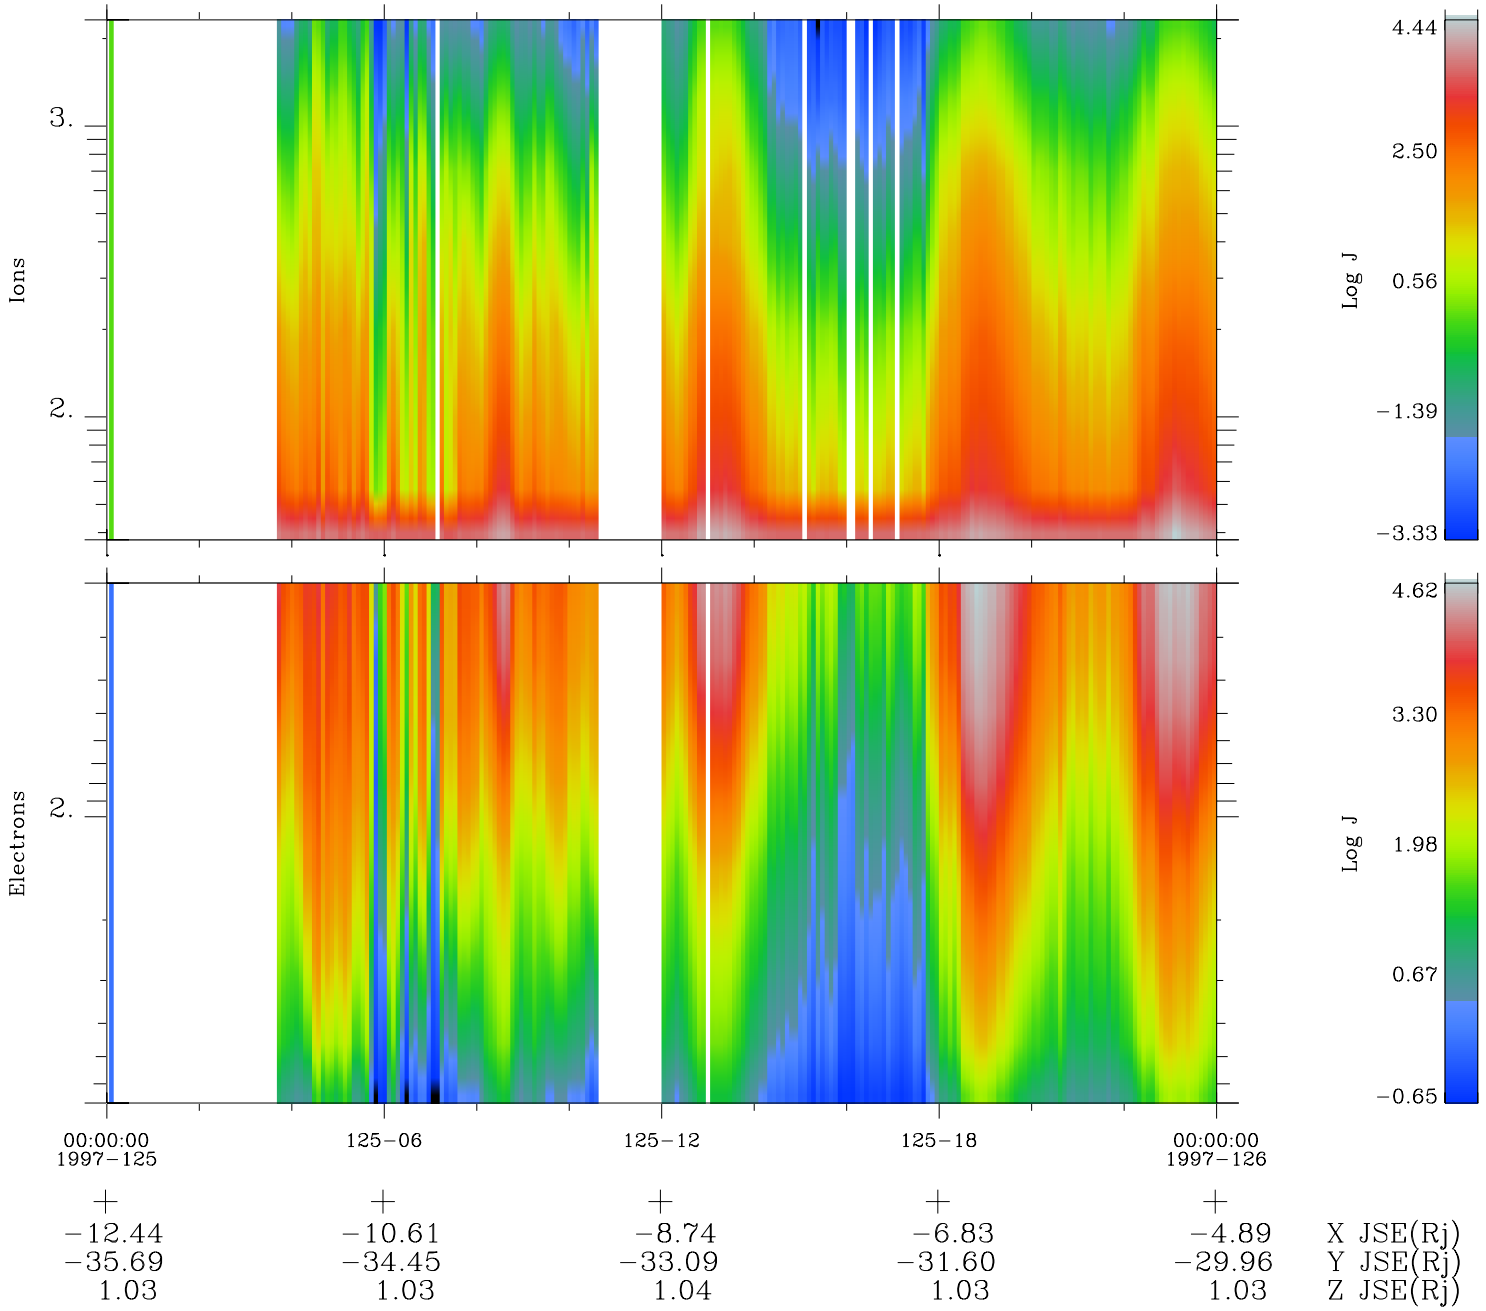

Galileo EPD Real Time Omni Spectrum 97125

Software Version: RTSPEC_OMNI V 1.20
 Data Production: 06-03-00
 Plot Production: Sat Sep 15 05:24:21 2001
 Color File: wondr3
 Geofactor File: 1.1

◇ = Jupiter look direction
 □ = Corotation look direction