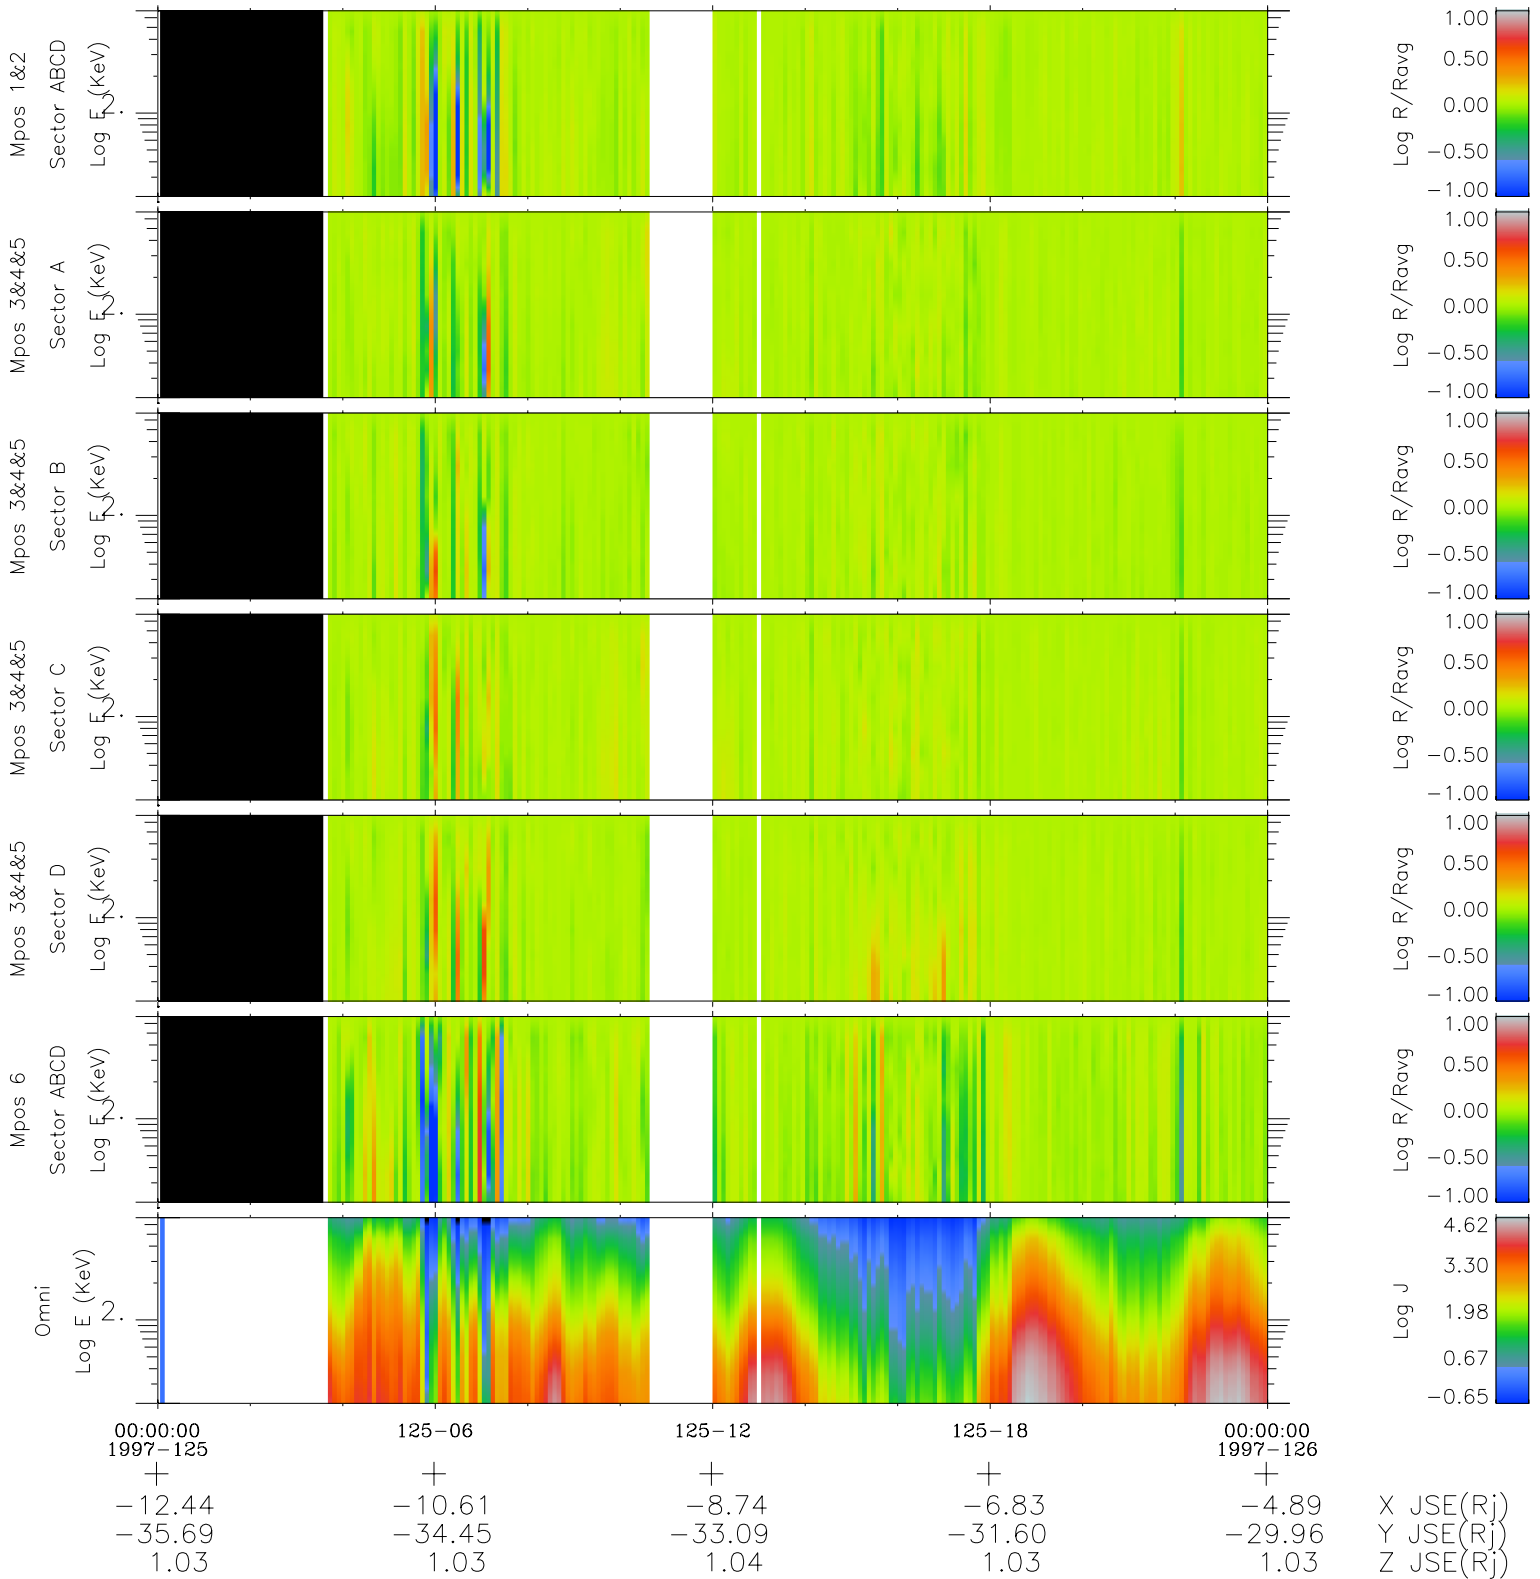

# Galileo EPD Real Time R6 Electrons Spectra 97125

Software Version: RTSPEC\_R6 V 1.20  
 Data Production: 06-03-00  
 Plot Production: Sat Sep 15 05:24:11 2001  
 Color File: wondr3  
 Geofactor File: 1.1

- ◇ = Jupiter look direction
- = Corotation look direction