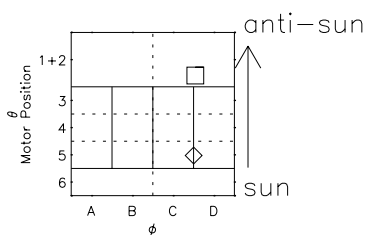

# Galileo EPD Real Time R6 Ions Spectra 97125

Software Version: RTSPEC\_R6 V 1.20  
 Data Production: 06-03-00  
 Plot Production: Sat Sep 15 05:24:00 2001  
 Color File: wondr3  
 Geofactor File: 1.1

- ◇ = Jupiter look direction
- = Corotation look direction