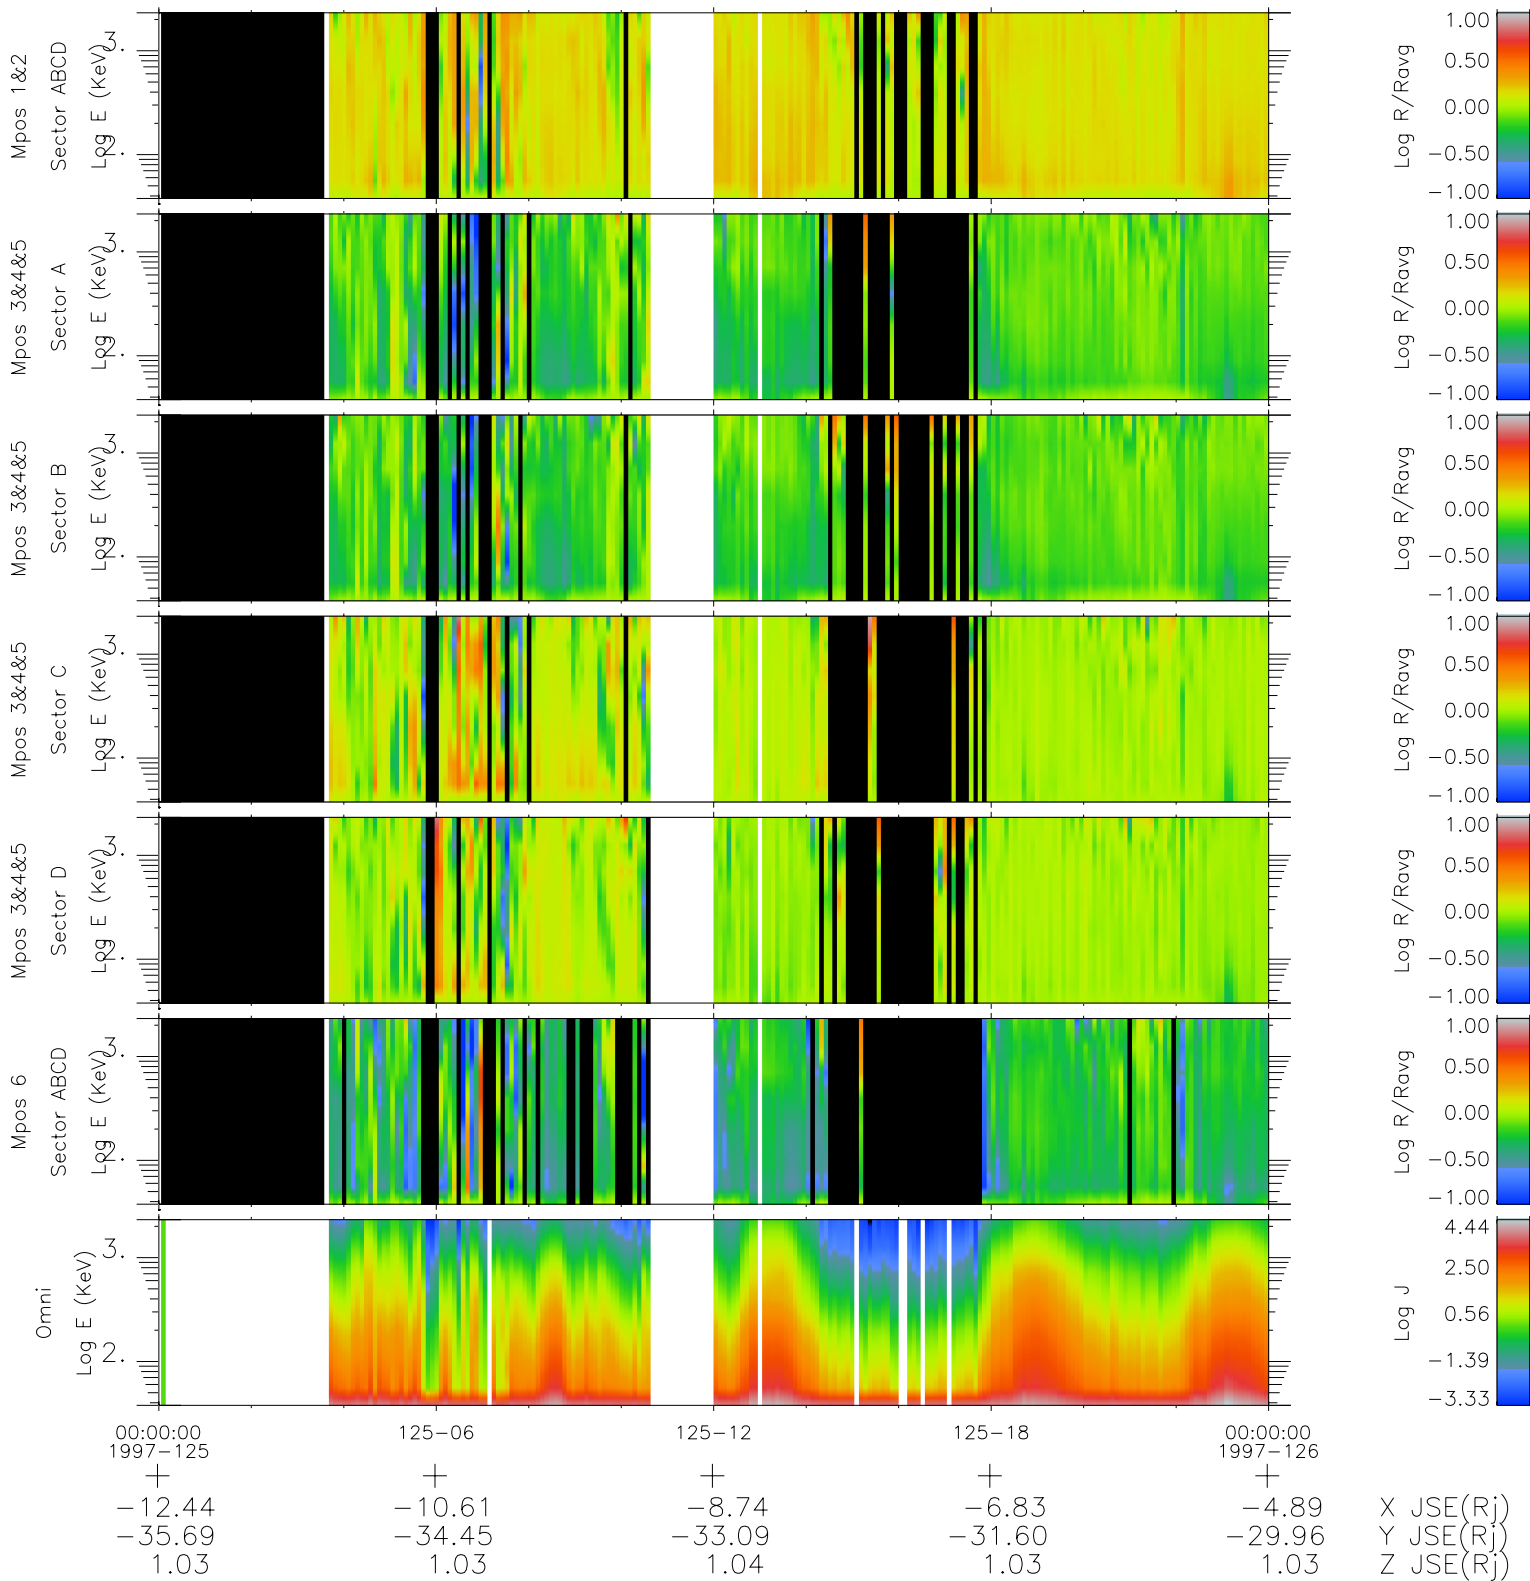

# Galileo EPD Real Time R6 Ions Spectra 97125

Software Version: RTSPEC\_R6 V 1.20  
 Data Production: 06-03-00  
 Plot Production: Sat Sep 15 05:24:00 2001  
 Color File: wondr3  
 Geofactor File: 1.1

- ◇ = Jupiter look direction
- = Corotation look direction