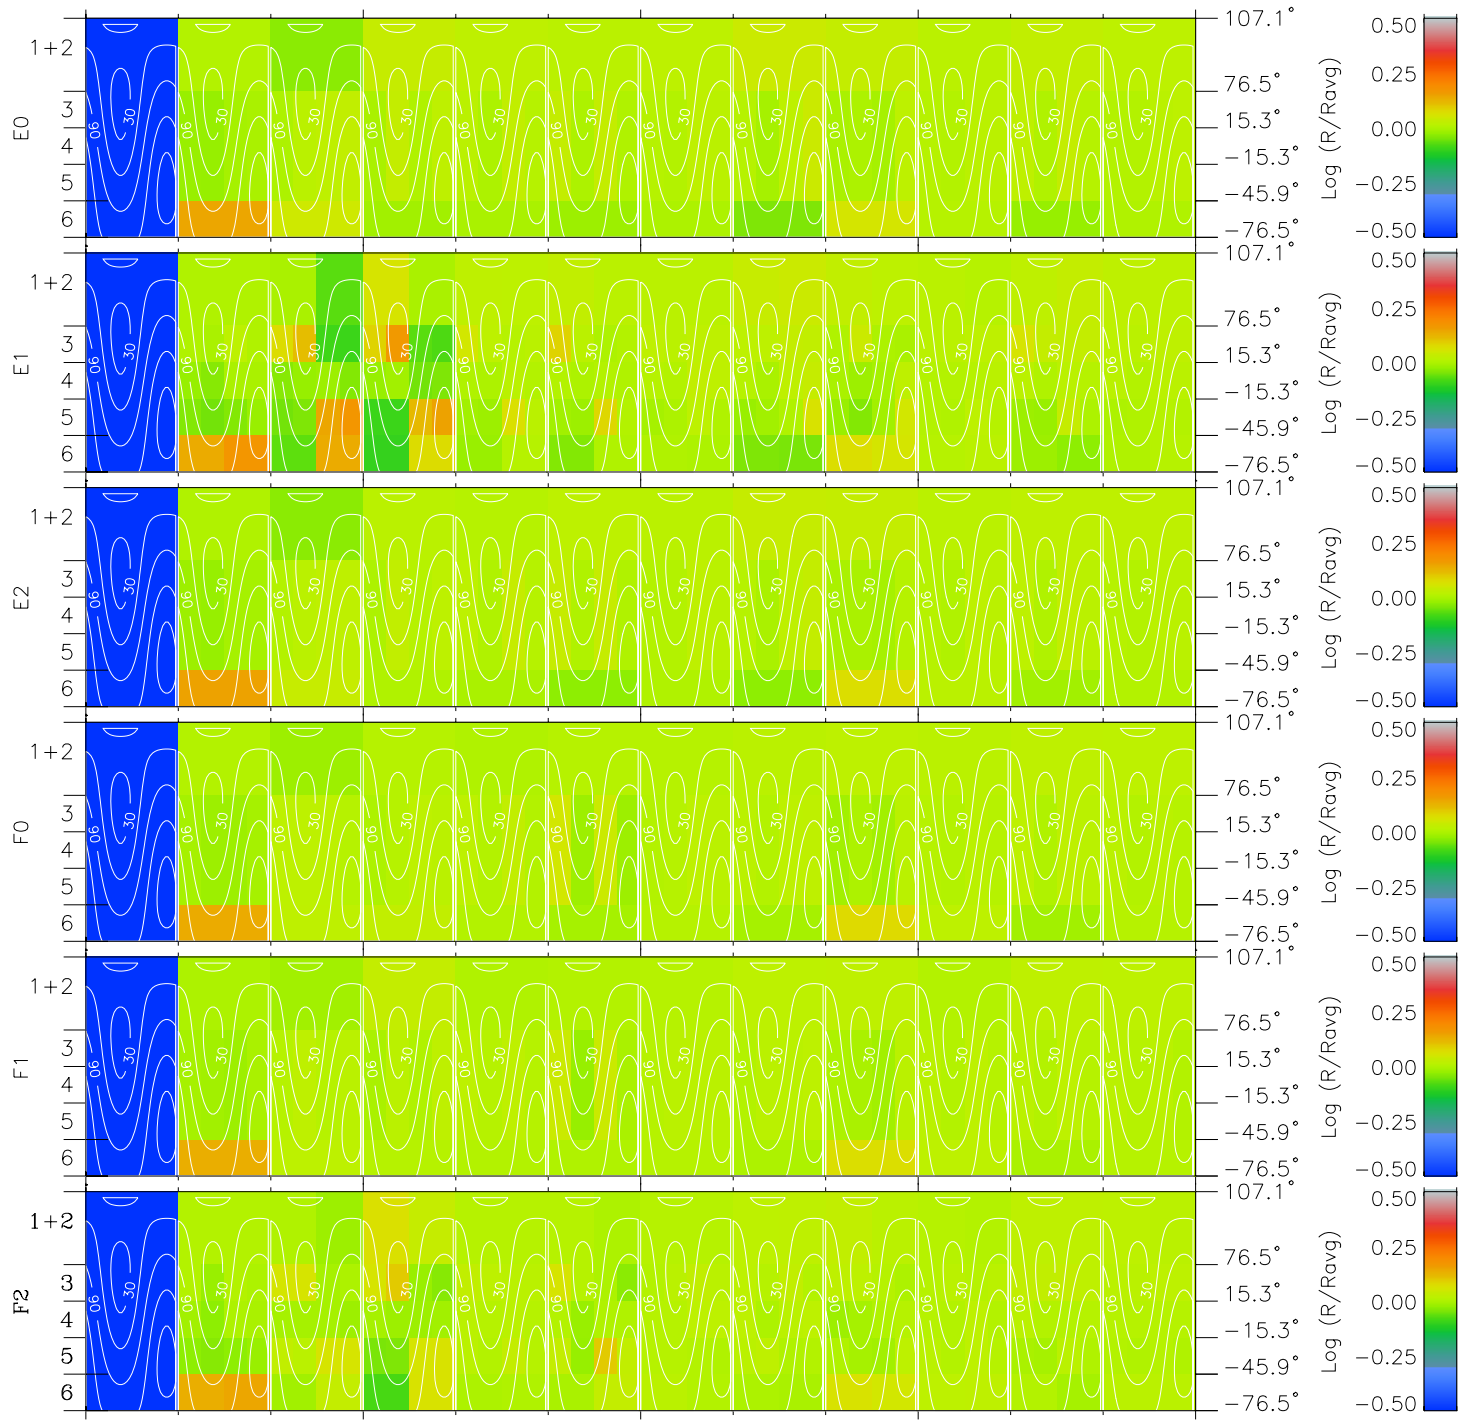

Galileo EPD Real Time All-Sky Anisotropies 97125

Software Version: RTSKY_MEAN V 1.20
 Data Production: 06-03-00
 Plot Production: Sat Sep 15 05:24:43 2001
 Color File: wondr3
 Geofactor File: 1.1

| | | | | | |
|----------------------|--------|--------|--------|----------------------|----------------|
| 00:00:00 1997-125 | 125-06 | 125-12 | 125-18 | 00:00:00 1997-126 | |
| + | + | + | + | + | X JSE(R_j) |
| -12.44 | -10.61 | -8.74 | -6.83 | -4.89 | Y JSE(R_j) |
| -35.69 | -34.45 | -33.09 | -31.60 | -29.96 | Z JSE(R_j) |
| 1.03 | 1.03 | 1.04 | 1.03 | 1.03 | |

◇ = Jupiter look direction
 □ = Corotation look direction