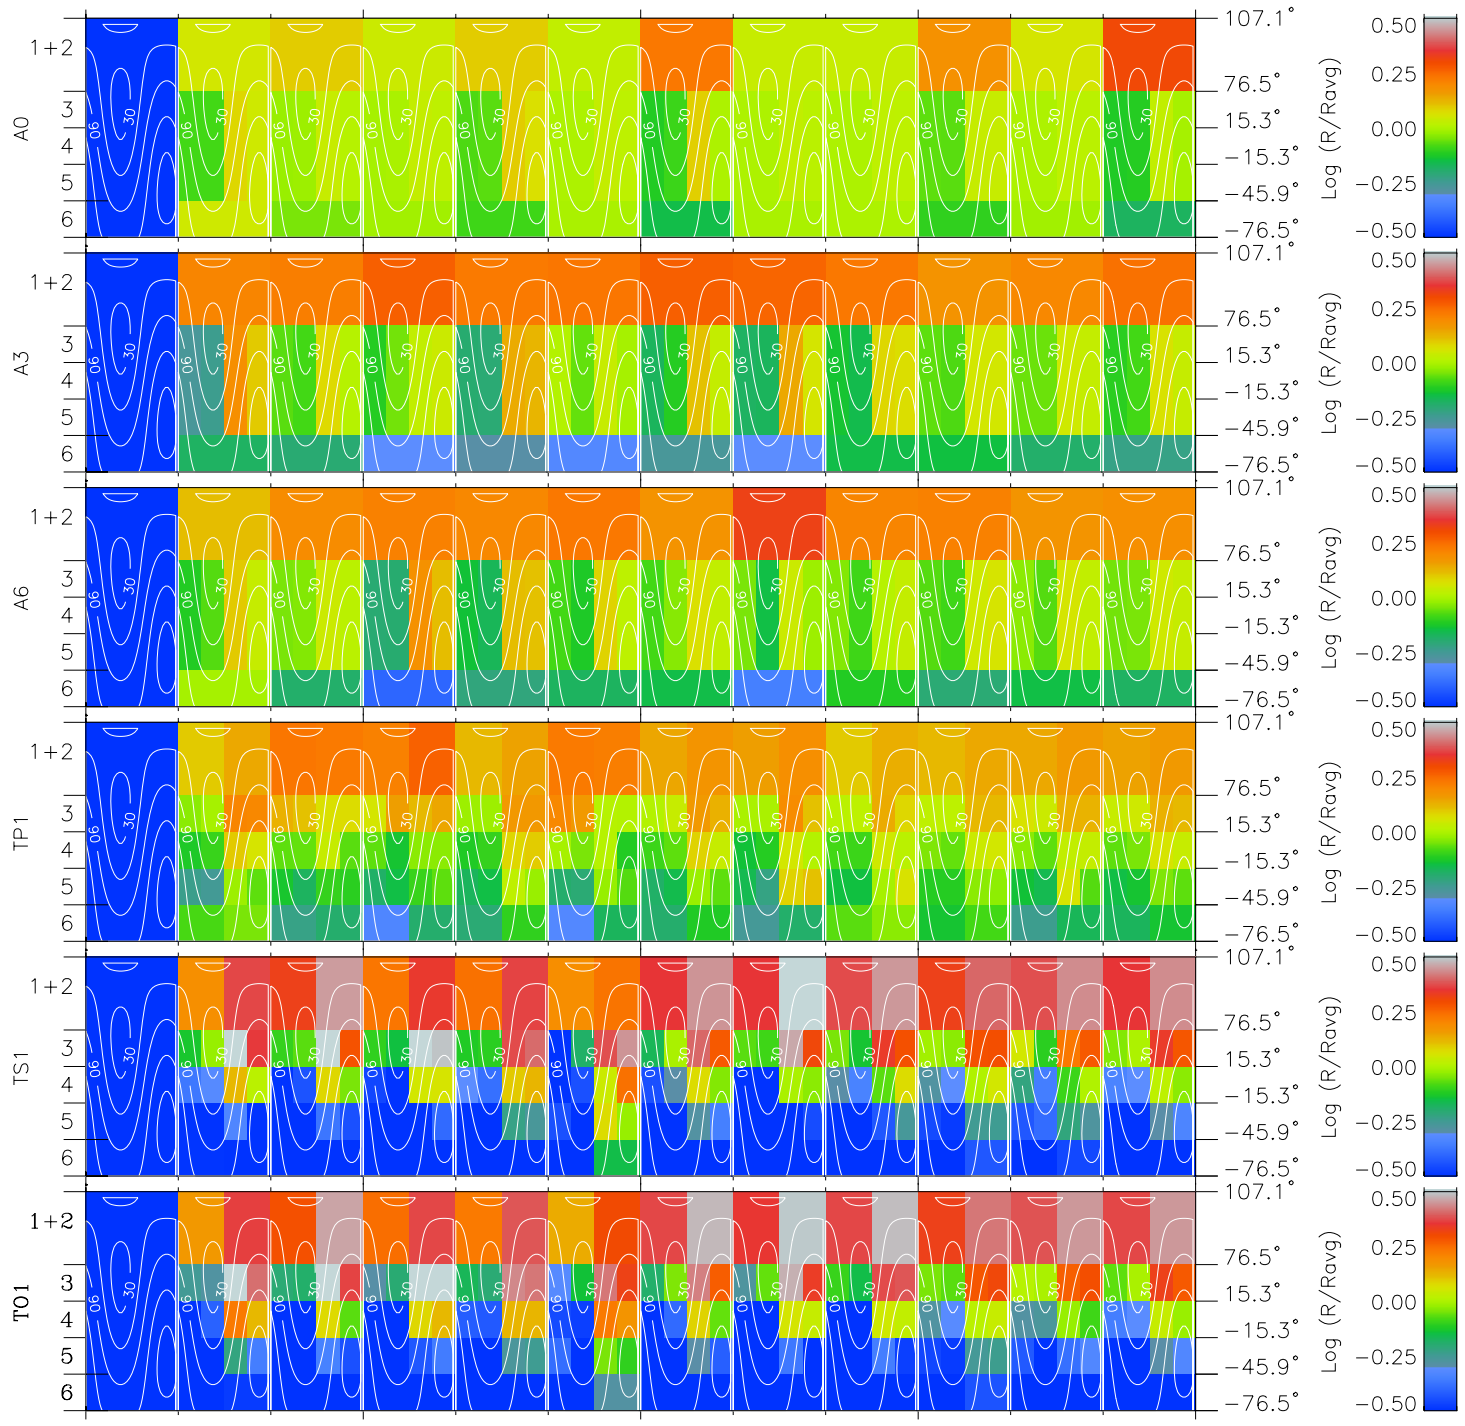

# Galileo EPD Real Time All-Sky Anisotropies 97125

Software Version: RTSKY\_MEAN V 1.20  
 Data Production: 06-03-00  
 Plot Production: Sat Sep 15 05:24:33 2001  
 Color File: wondr3  
 Geofactor File: 1.1

00:00:00 1997-125	125-06	125-12	125-18	00:00:00 1997-126	
+	+	+	+	+	X JSE(R <sub>j</sub> )
-12.44	-10.61	-8.74	-6.83	-4.89	Y JSE(R <sub>j</sub> )
-35.69	-34.45	-33.09	-31.60	-29.96	Z JSE(R <sub>j</sub> )
1.03	1.03	1.04	1.03	1.03	

- ◇ = Jupiter look direction
- = Corotation look direction