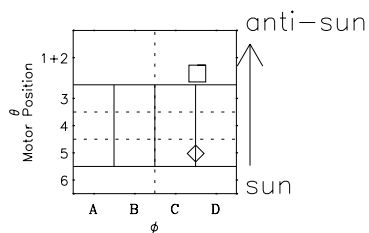

Galileo EPD Real-Time Omni 97125

Software Version: RTLINE_OMNI V 1.20
Data Production: 06-03-00
Plot Production: Sat Sep 15 05:27:28 2001

◇ = Jupiter look direction
□ = Corotation look direction