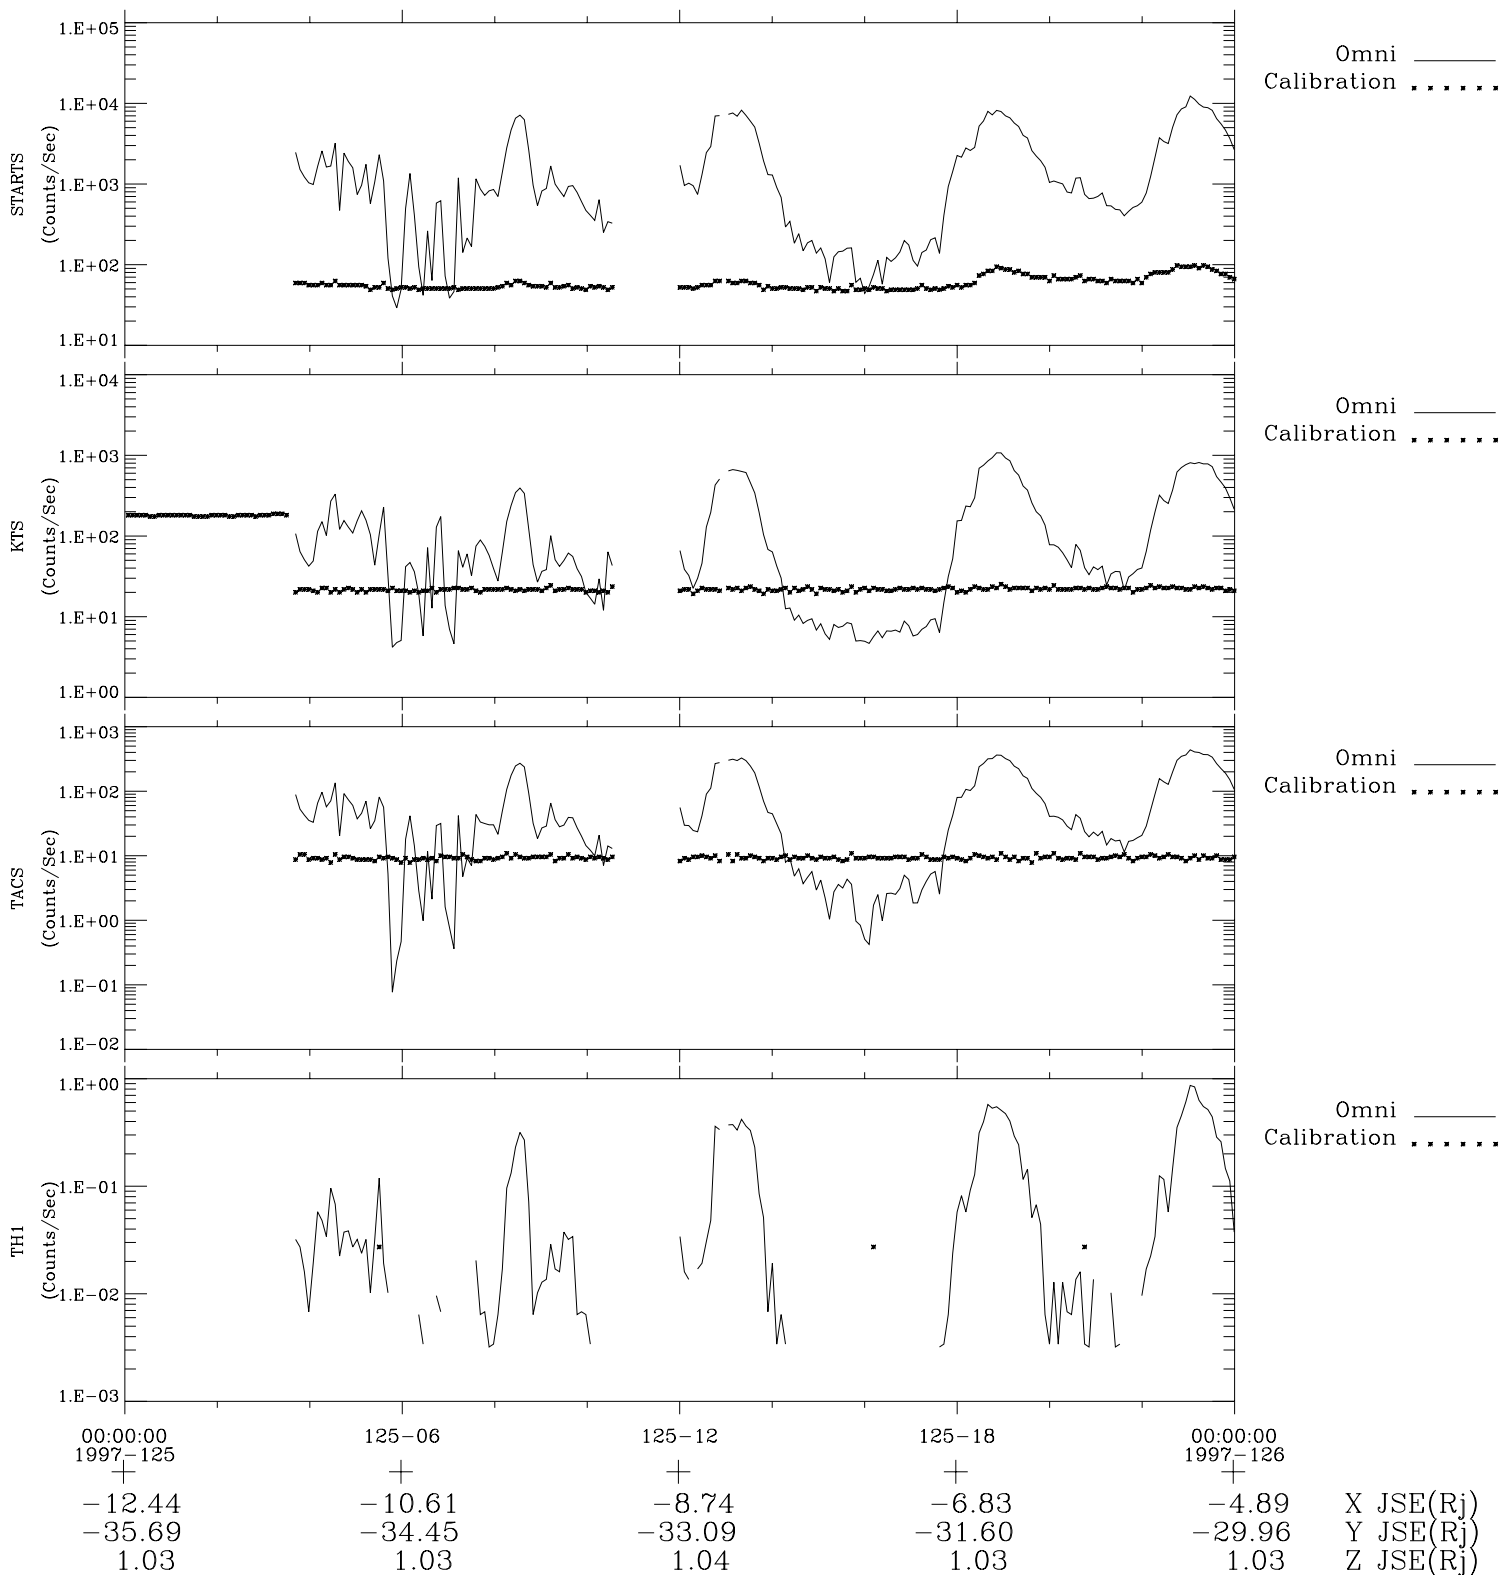

Galileo EPD Real-Time Omni 97125

Software Version: RTLINE_OMNI V 1.20
Data Production: 06-03-00
Plot Production: Sat Sep 15 05:27:28 2001

◇ = Jupiter look direction
□ = Corotation look direction