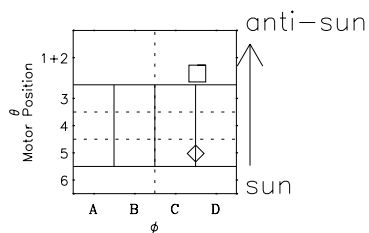

# Galileo EPD Real-Time Omni 97125

Software Version: RTLINE\_OMNI V 1.20  
Data Production: 06-03-00  
Plot Production: Sat Sep 15 05:27:27 2001

- ◇ = Jupiter look direction
- = Corotation look direction