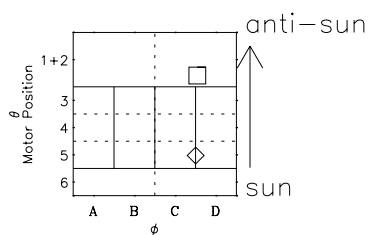

# Galileo EPD Real-Time Omni 97125

Software Version: RTLINE\_OMNI V 1.20  
Data Production: 06-03-00  
Plot Production: Sat Sep 15 05:27:27 2001

- ◇ = Jupiter look direction
- = Corotation look direction