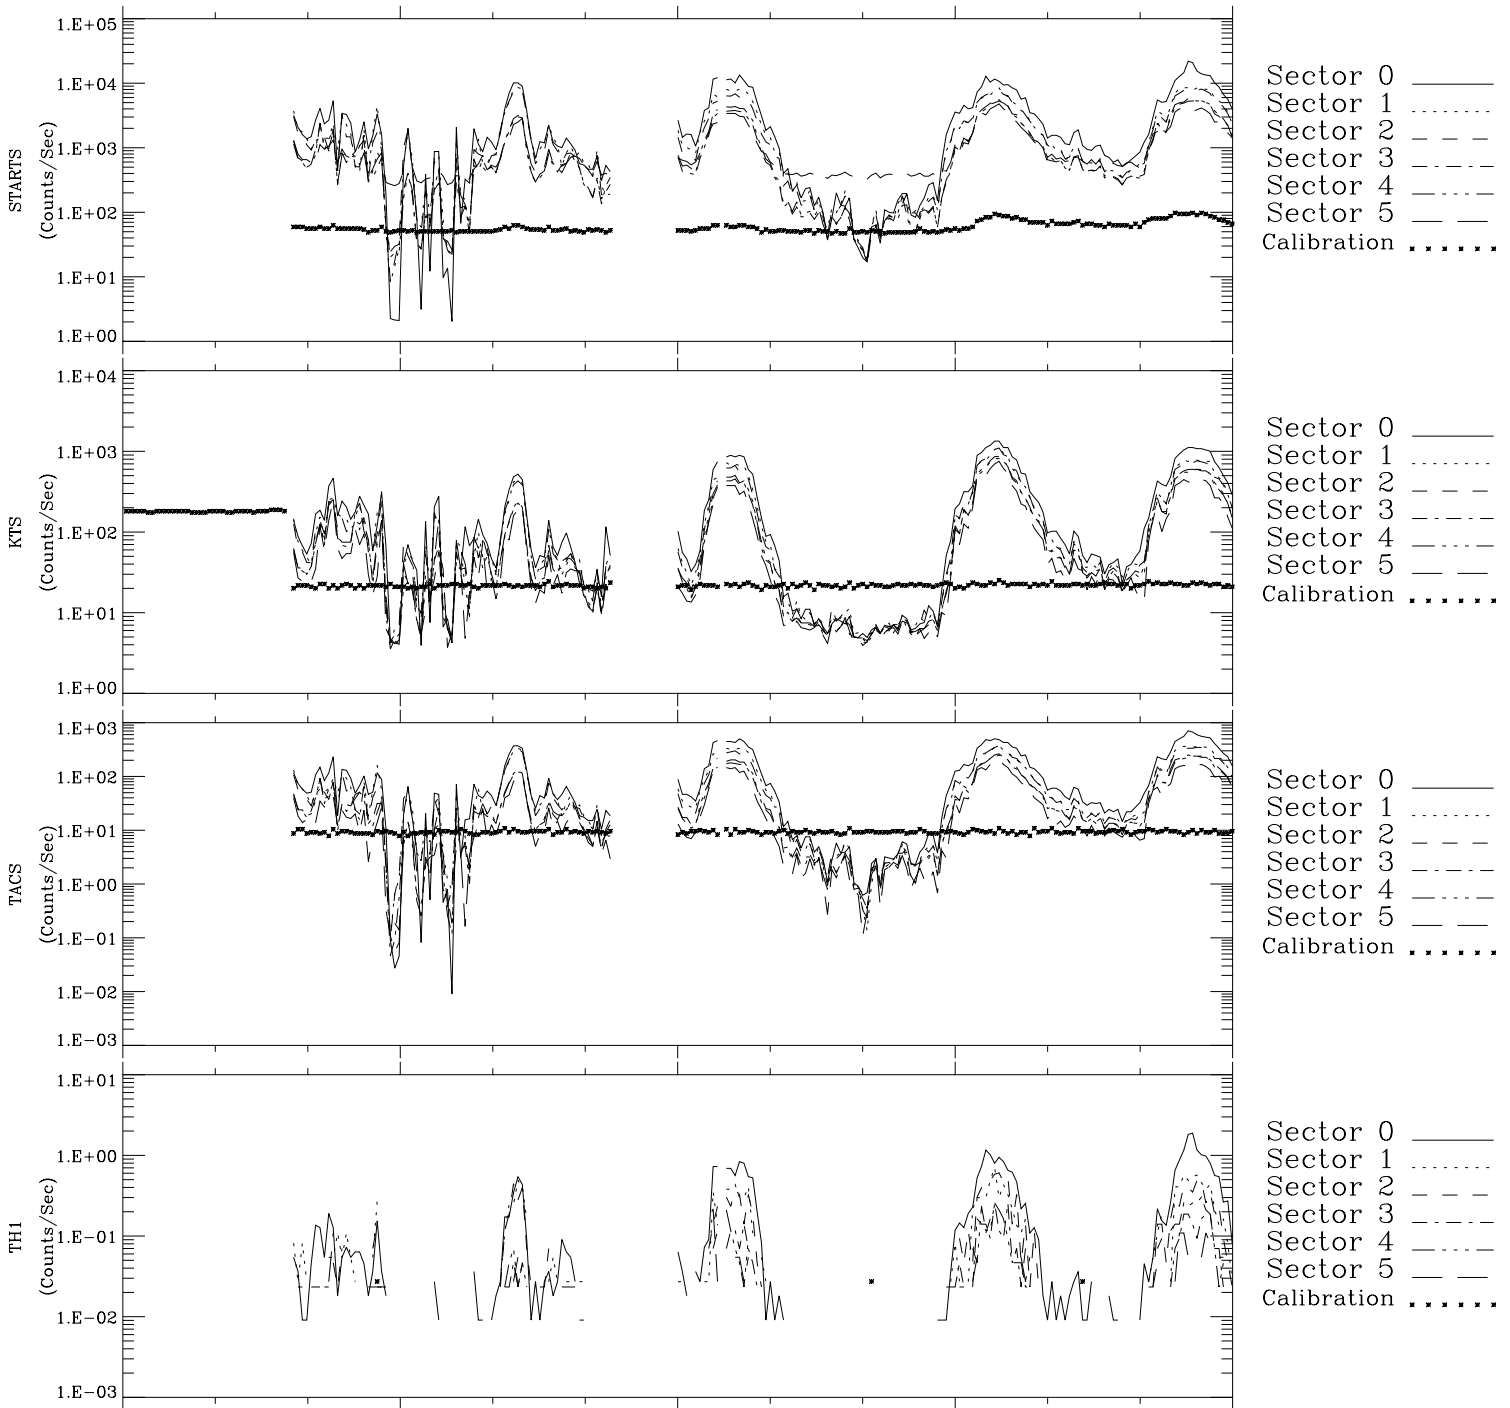

Galileo EPD Real-Time Six-Sector 97125

Software Version: RTLINE_R6 V 1.20
Data Production: 06-03-00
Plot Production: Sat Sep 15 05:27:39 2001

Sector 0 ———
Sector 1
Sector 2 - - - -
Sector 3 - . - .
Sector 4 - - - -
Sector 5 - - - -
Calibration
.....

Sector 0 ———
Sector 1
Sector 2 - - - -
Sector 3 - . - .
Sector 4 - - - -
Sector 5 - - - -
Calibration
.....

Sector 0 ———
Sector 1
Sector 2 - - - -
Sector 3 - . - .
Sector 4 - - - -
Sector 5 - - - -
Calibration
.....

Sector 0 ———
Sector 1
Sector 2 - - - -
Sector 3 - . - .
Sector 4 - - - -
Sector 5 - - - -
Calibration
.....

00:00:00 1997-125	125-06	125-12	125-18	00:00:00 1997-126	
+	+	+	+	+	
-12.44	-10.61	-8.74	-6.83	-4.89	X JSE(R _j)
-35.69	-34.45	-33.09	-31.60	-29.96	Y JSE(R _j)
1.03	1.03	1.04	1.03	1.03	Z JSE(R _j)

◇ = Jupiter look direction
□ = Corotation look direction