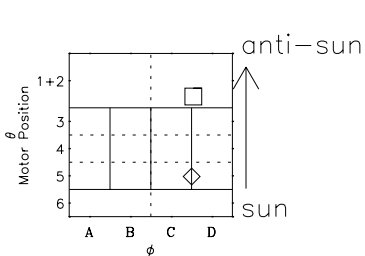

# Galileo EPD Real-Time Six-Sector 97125

Software Version: RTLINE\_R6 V 1.20  
Data Production: 06-03-00  
Plot Production: Sat Sep 15 05:27:39 2001

◇ = Jupiter look direction  
□ = Corotation look direction