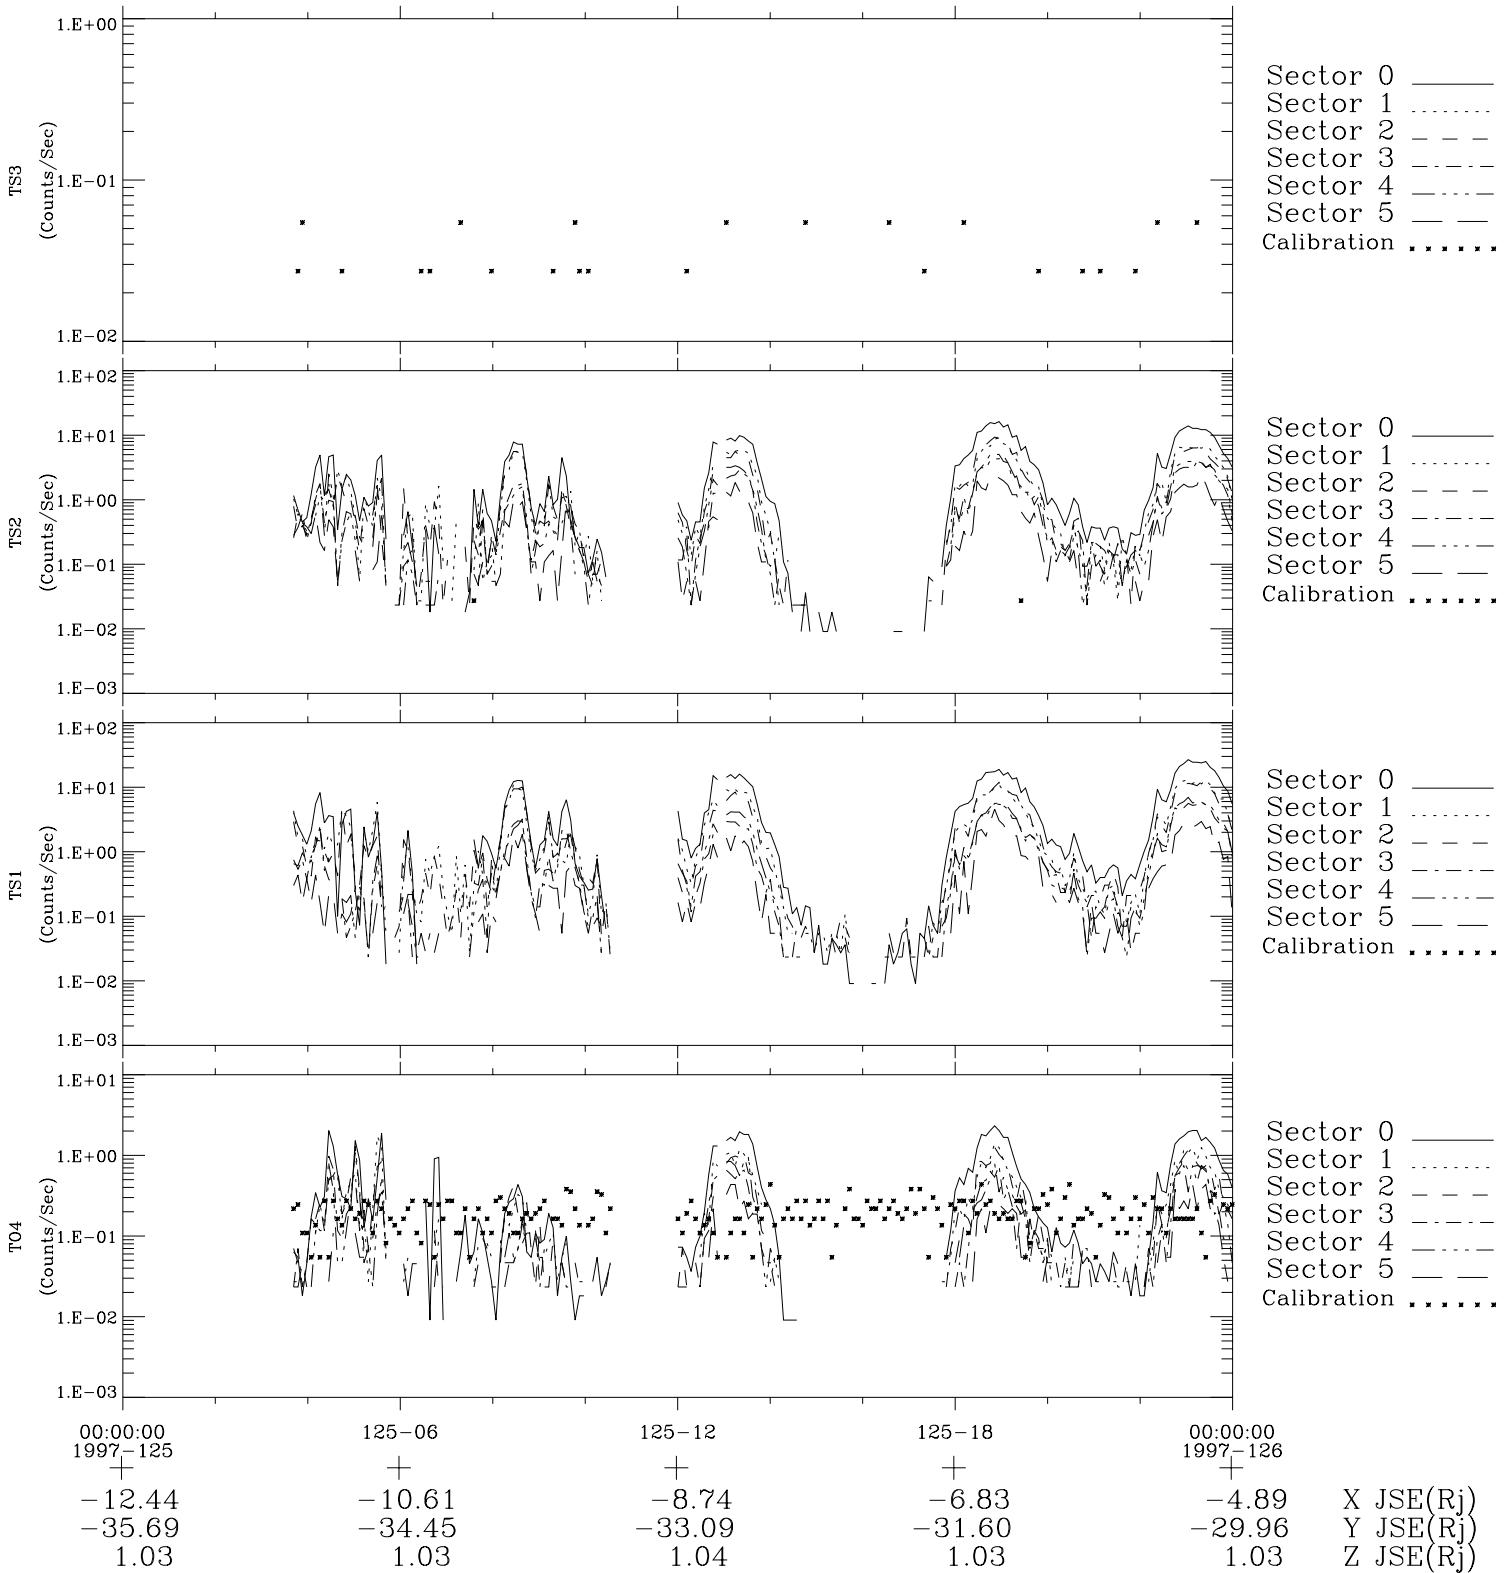

# Galileo EPD Real-Time Six-Sector 97125

Software Version: RTLINE\_R6 V 1.20  
Data Production: 06-03-00  
Plot Production: Sat Sep 15 05:27:39 2001

◇ = Jupiter look direction  
□ = Corotation look direction