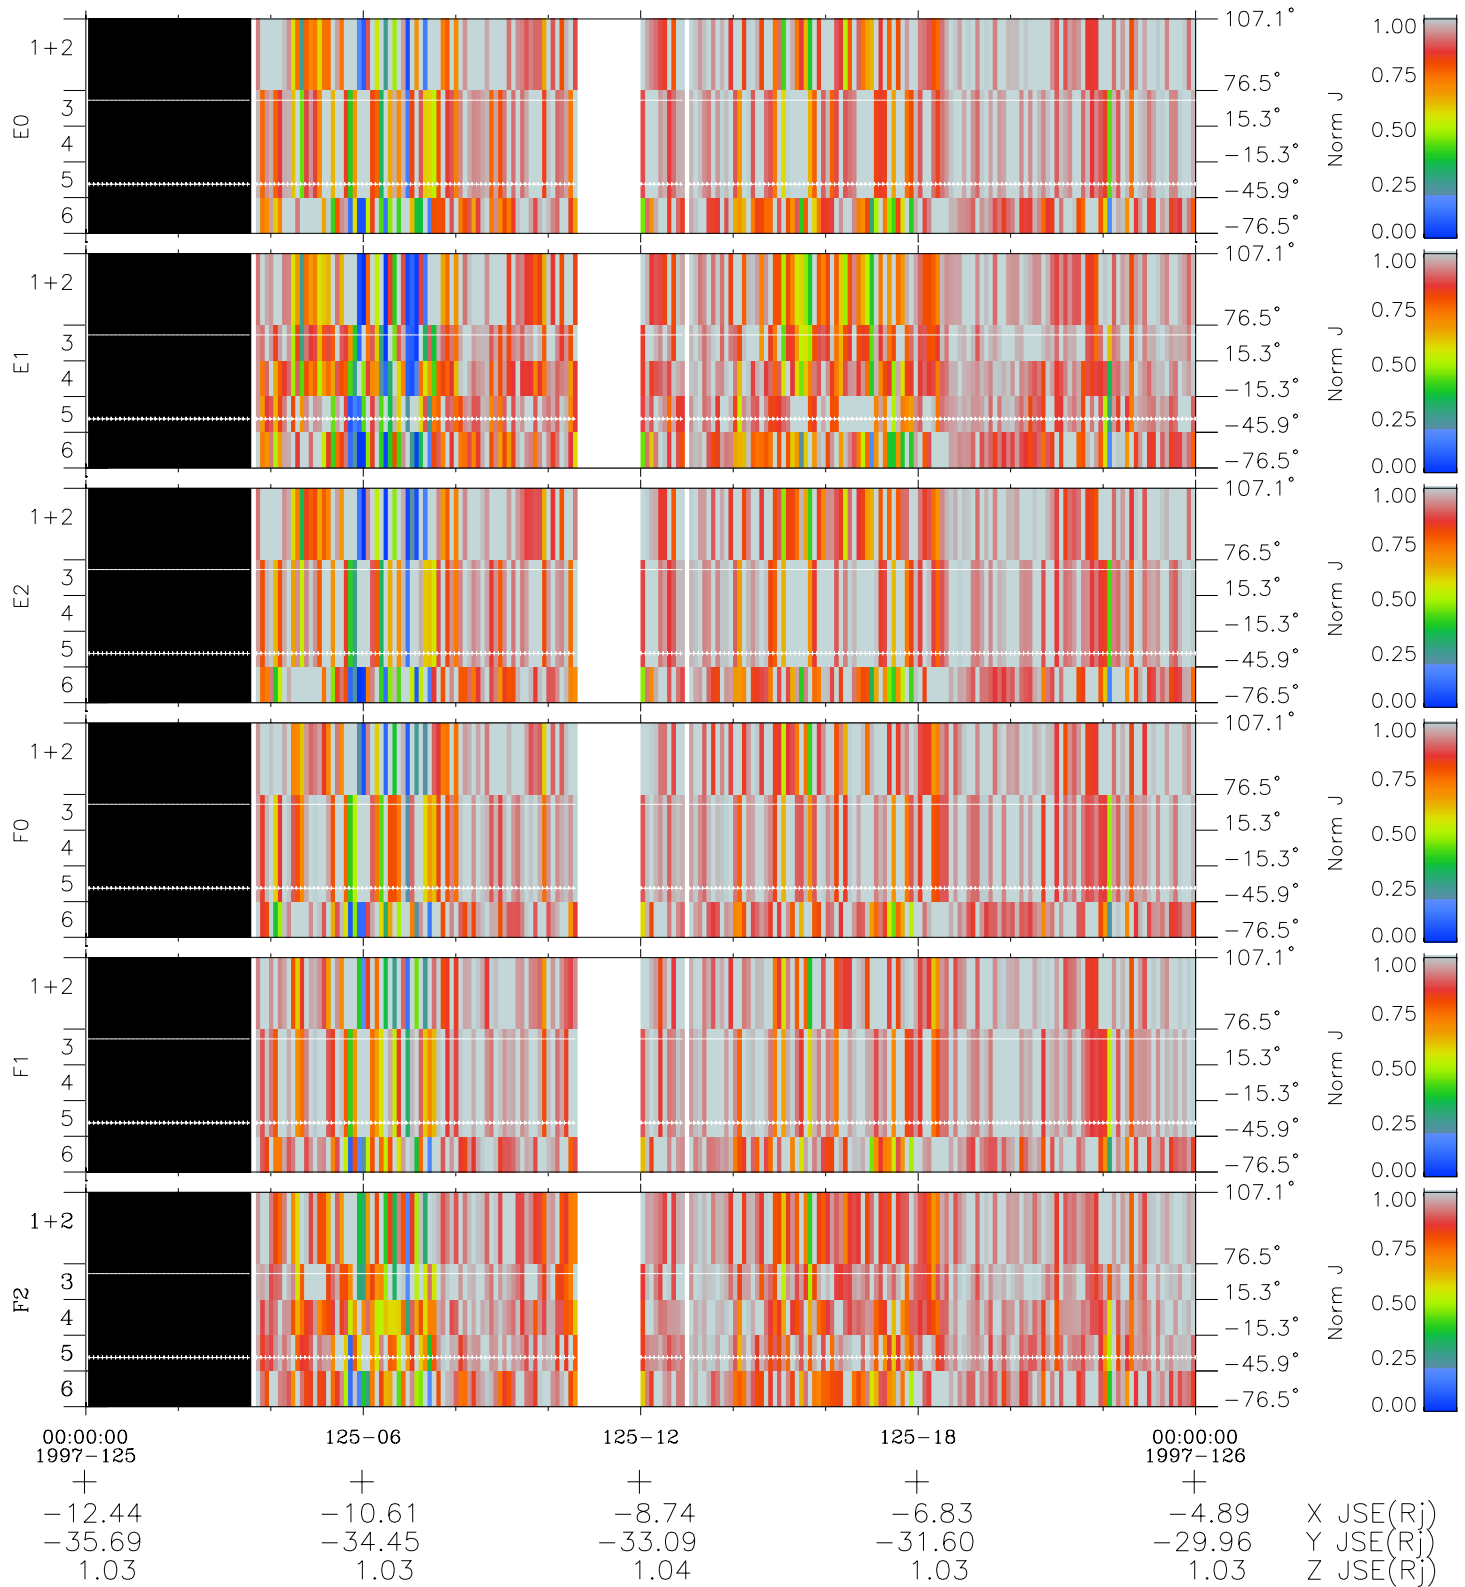

Galileo EPD Real Elevation Anisotropies 97125

Software Version: RTELEV_NORM V 1.20
Data Production: 06-03-00
Plot Production: Sat Sep 15 05:26:24 2001
Color File: wondr3
Geofactor File: 1.1

- ◇ = Jupiter look direction
- = Corotation look direction