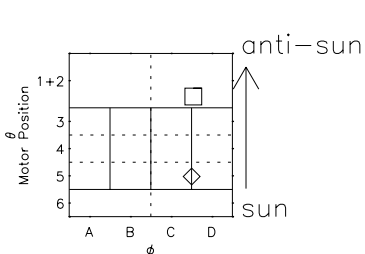

Galileo EPD Real Elevation Anisotropies 97125

Software Version: RTELEV_MEAN V 1.20
 Data Production: 06-03-00
 Plot Production: Sat Sep 15 05:25:46 2001
 Color File: wondr3
 Geofactor File: 1.1

- ◇ = Jupiter look direction
- = Corotation look direction