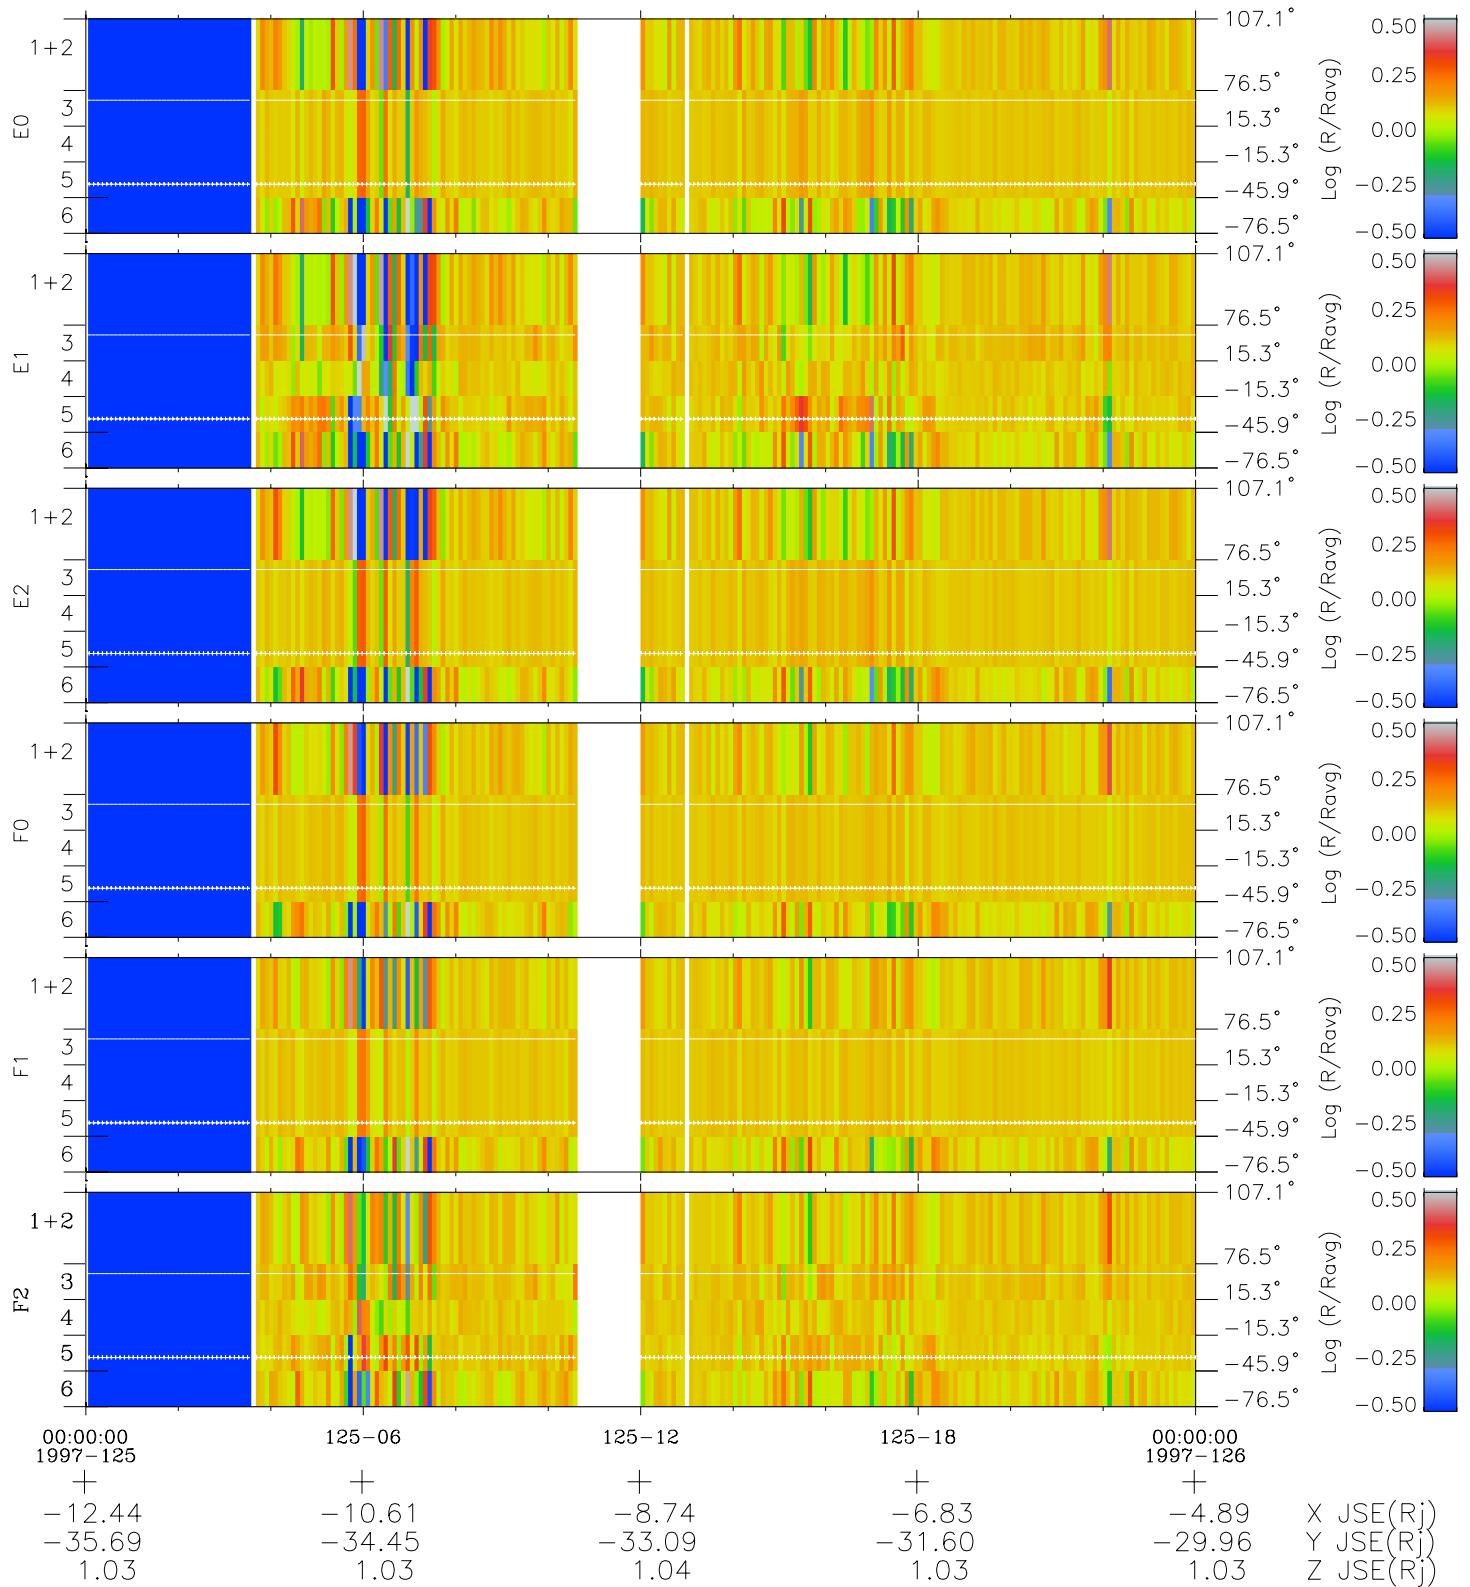

Galileo EPD Real Elevation Anisotropies 97125

Software Version: RTELEV_MEAN V 1.20
 Data Production: 06-03-00
 Plot Production: Sat Sep 15 05:25:46 2001
 Color File: wondr3
 Geofactor File: 1.1

- ◇ = Jupiter look direction
- = Corotation look direction