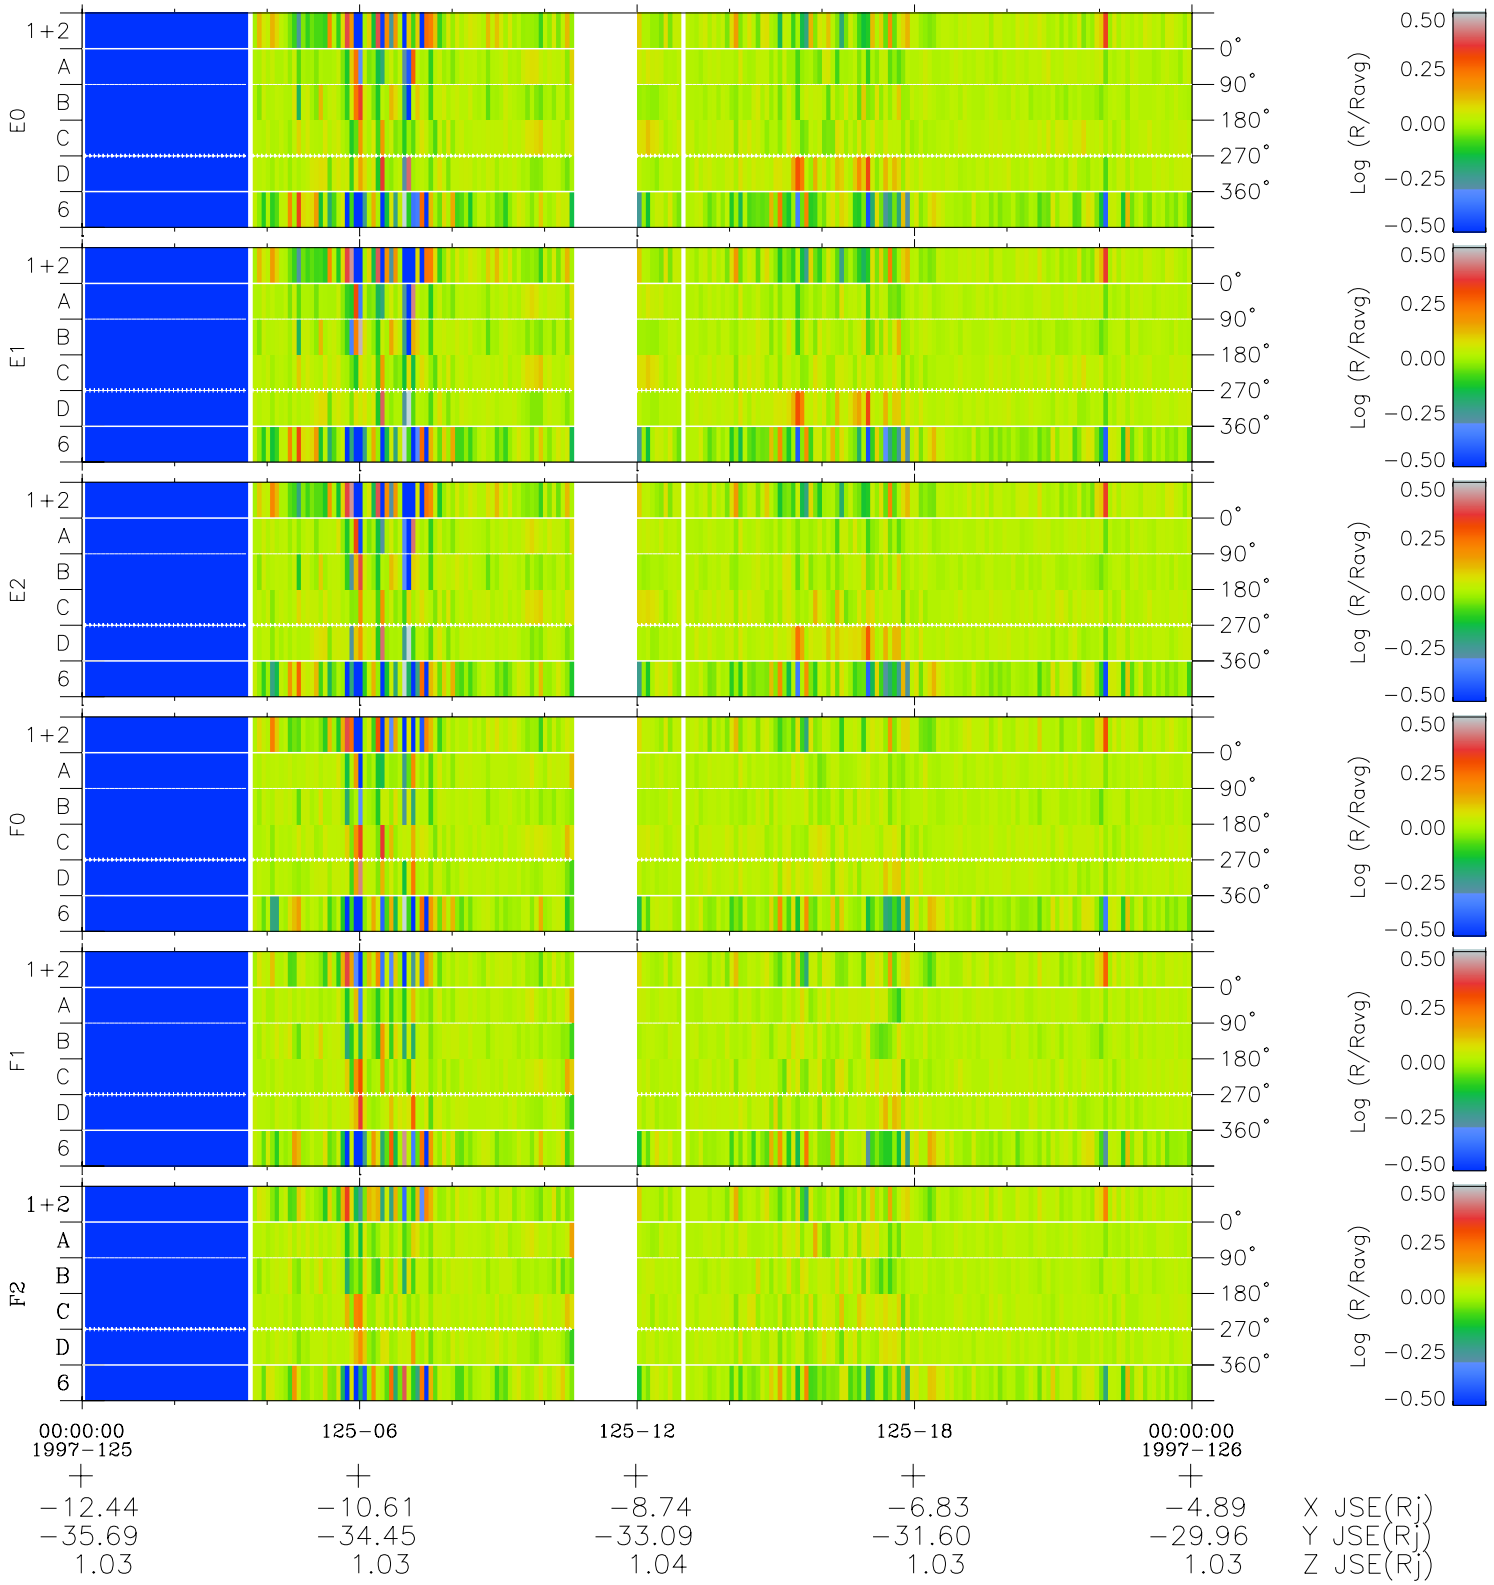

# Galileo EPD Real Time Azimuth Anisotropies 97125

Software Version: RTAZIM\_MEAN V 1.20  
 Data Production: 06-03-00  
 Plot Production: Sat Sep 15 05:26:42 2001  
 Color File: wondr3  
 Geofactor File: 1.1

◇ = Jupiter look direction  
 □ = Corotation look direction