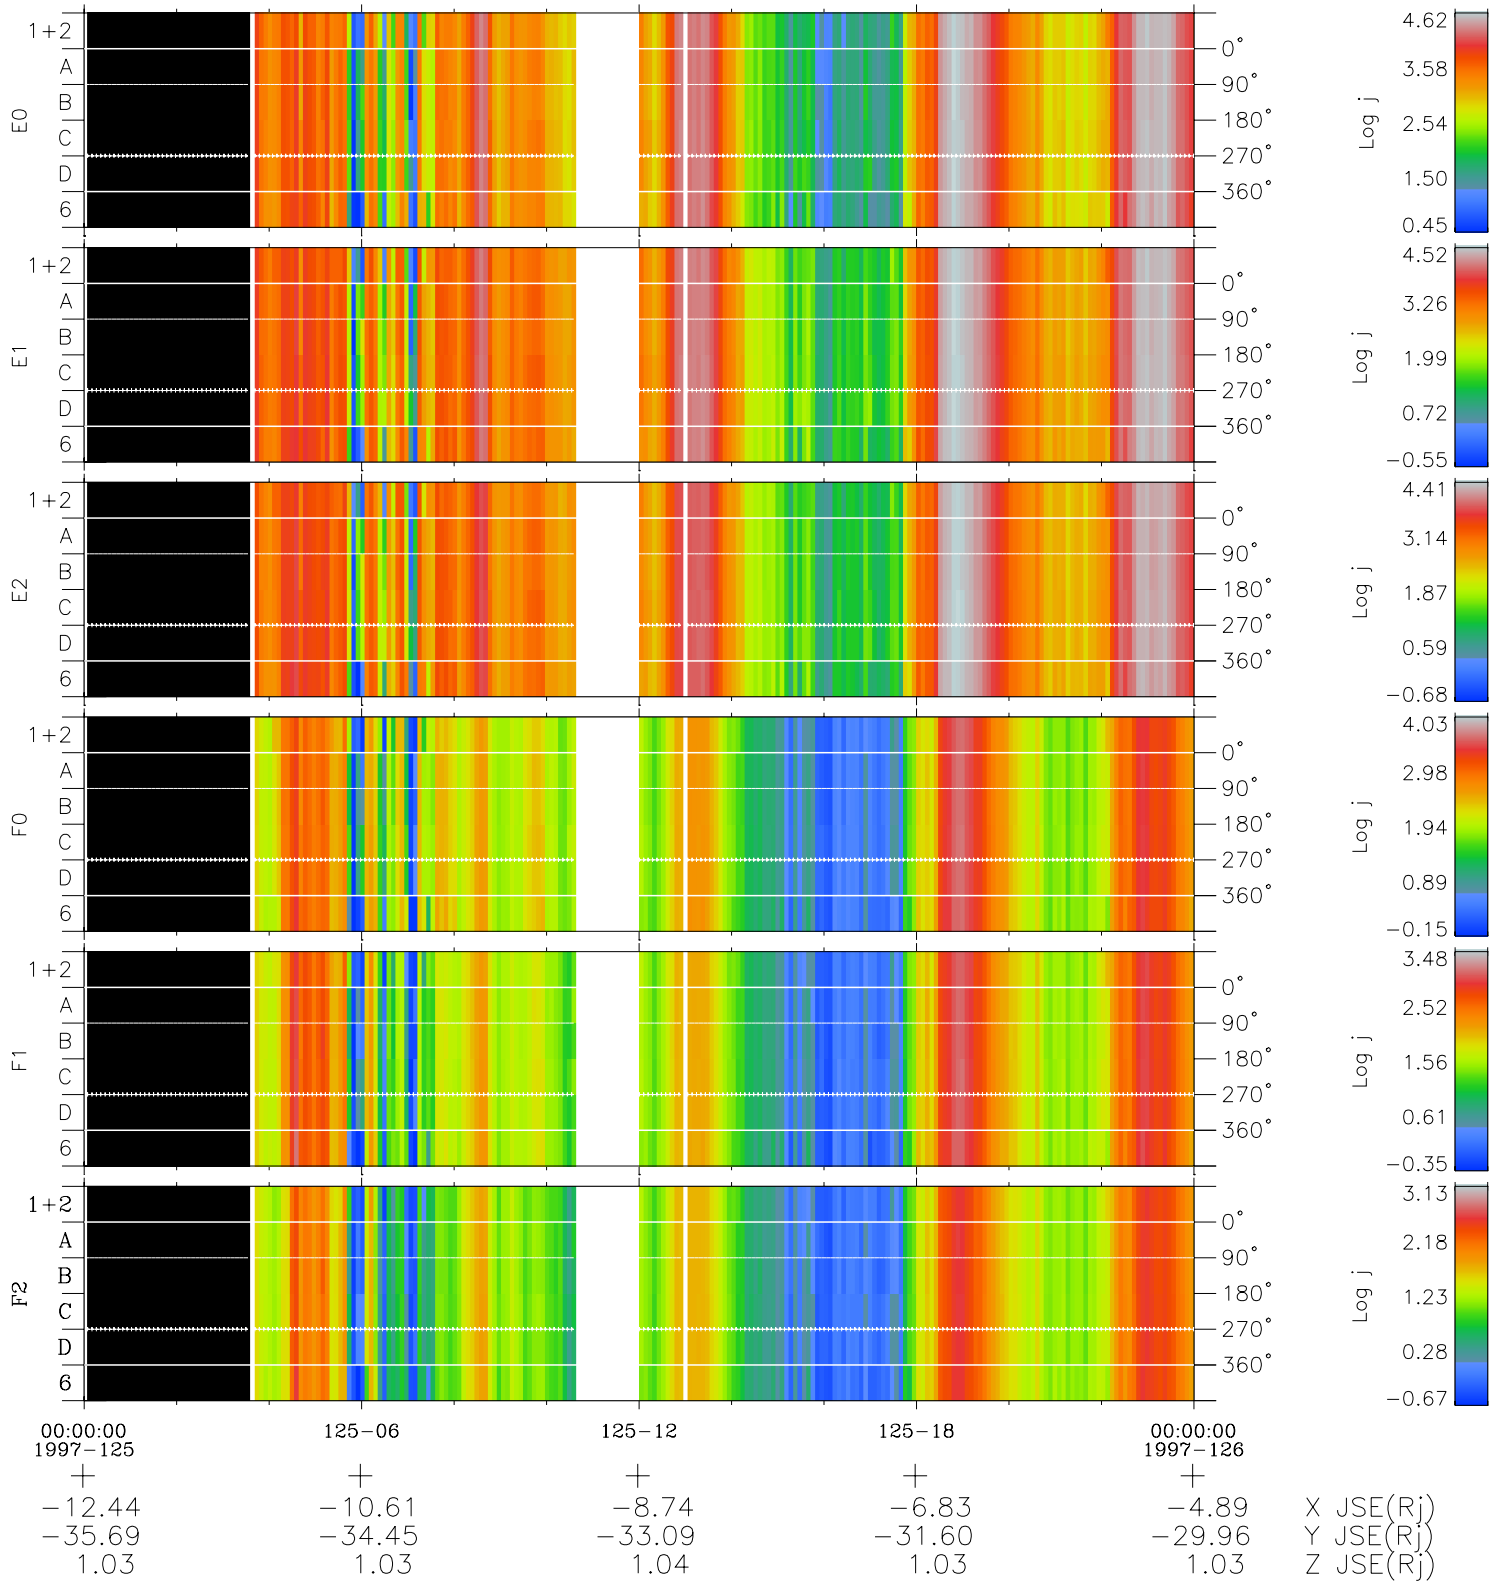

Galileo EPD Real Time Azimuth Anisotropies 97125

Software Version: RTAZIM_FLUX V 1.20
Data Production: 06-03-00
Plot Production: Sat Sep 15 05:27:00 2001
Color File: wondr3
Geofactor File: 1.1

- ◇ = Jupiter look direction
- = Corotation look direction