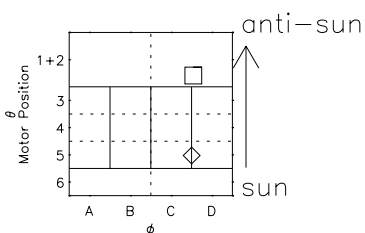

Galileo EPD Real Time Azimuth Anisotropies 97125

Software Version: RTAZIM_FLUX V 1.20
Data Production: 06-03-00
Plot Production: Sat Sep 15 05:27:00 2001
Color File: wondr3
Geofactor File: 1.1

- ◇ = Jupiter look direction
- = Corotation look direction