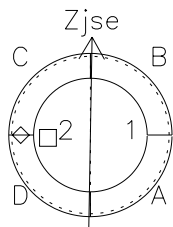

Galileo EPD Real Time Azimuth Anisotropies 97125

Software Version: RTAZIM_NORM V 1.20
 Data Production: 06-03-00
 Plot Production: Sat Sep 15 05:27:09 2001
 Color File: wondr3
 Geofactor File: 1.1

◇ = Jupiter look direction
 □ = Corotation look direction