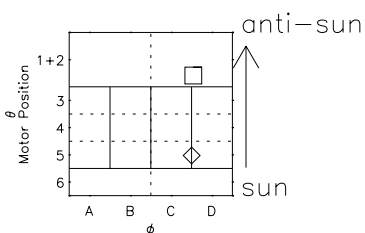

Galileo EPD Real Time Azimuth Anisotropies 97125

Software Version: RTAZIM_NORM V 1.20
 Data Production: 06-03-00
 Plot Production: Sat Sep 15 05:27:09 2001
 Color File: wondr3
 Geofactor File: 1.1

◇ = Jupiter look direction
 □ = Corotation look direction