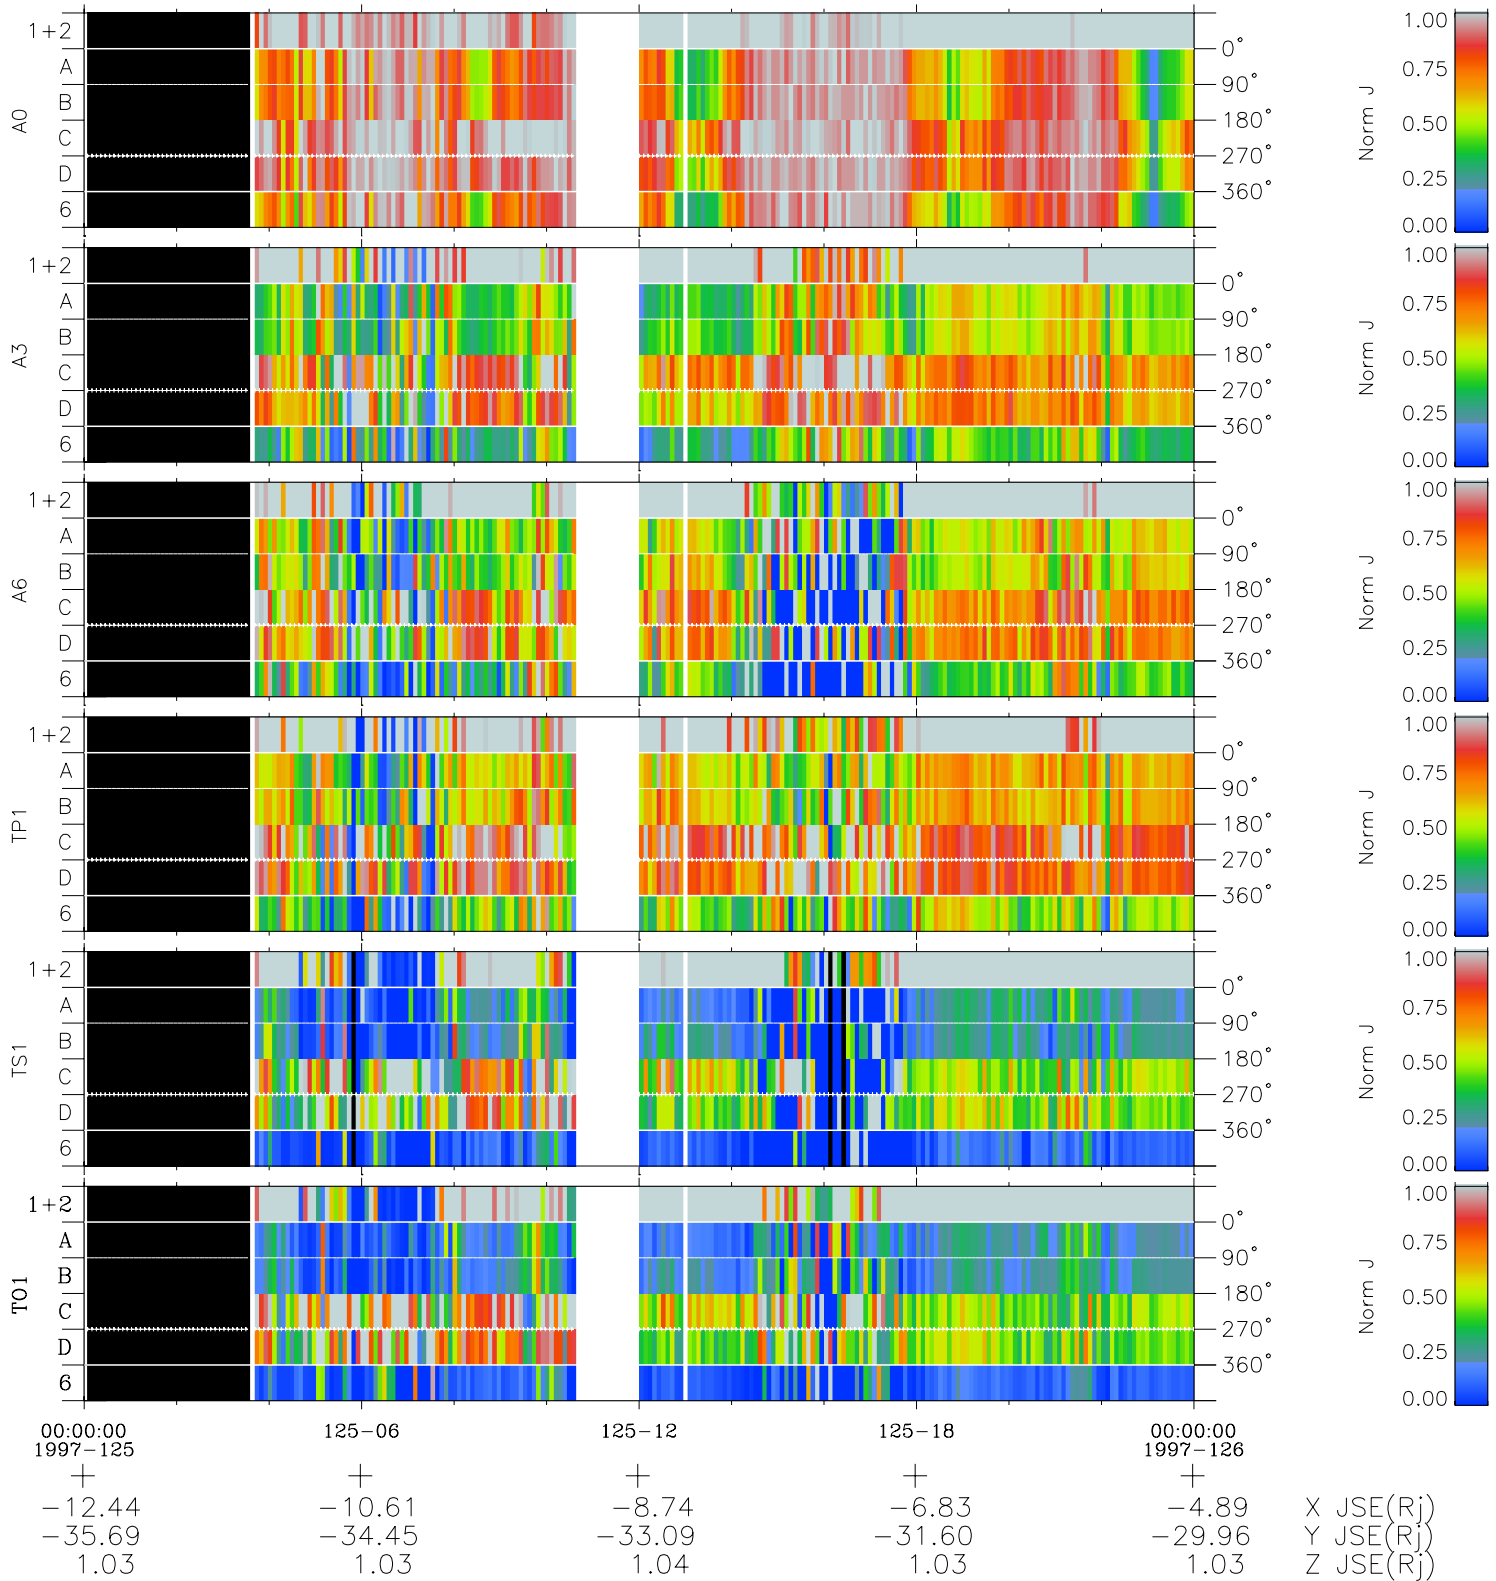

Galileo EPD Real Time Azimuth Anisotropies 97125

Software Version: RTAZIM_NORM V 1.20
 Data Production: 06-03-00
 Plot Production: Sat Sep 15 05:27:09 2001
 Color File: wondr3
 Geofactor File: 1.1

◇ = Jupiter look direction
 □ = Corotation look direction