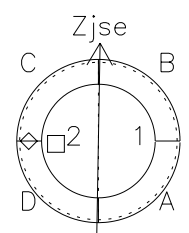

Galileo EPD Real Time Azimuth Anisotropies 97125

Software Version: RTAZIM_MEAN V 1.20
 Data Production: 06-03-00
 Plot Production: Sat Sep 15 05:26:34 2001
 Color File: wondr3
 Geofactor File: 1.1

◇ = Jupiter look direction
 □ = Corotation look direction