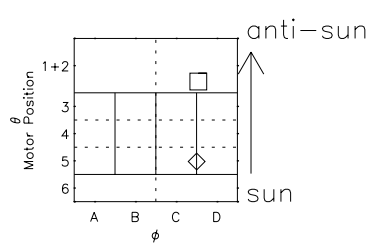

Galileo EPD Real Time Azimuth Anisotropies 97125

Software Version: RTAZIM_MEAN V 1.20
 Data Production: 06-03-00
 Plot Production: Sat Sep 15 05:26:34 2001
 Color File: wondr3
 Geofactor File: 1.1

◇ = Jupiter look direction
 □ = Corotation look direction