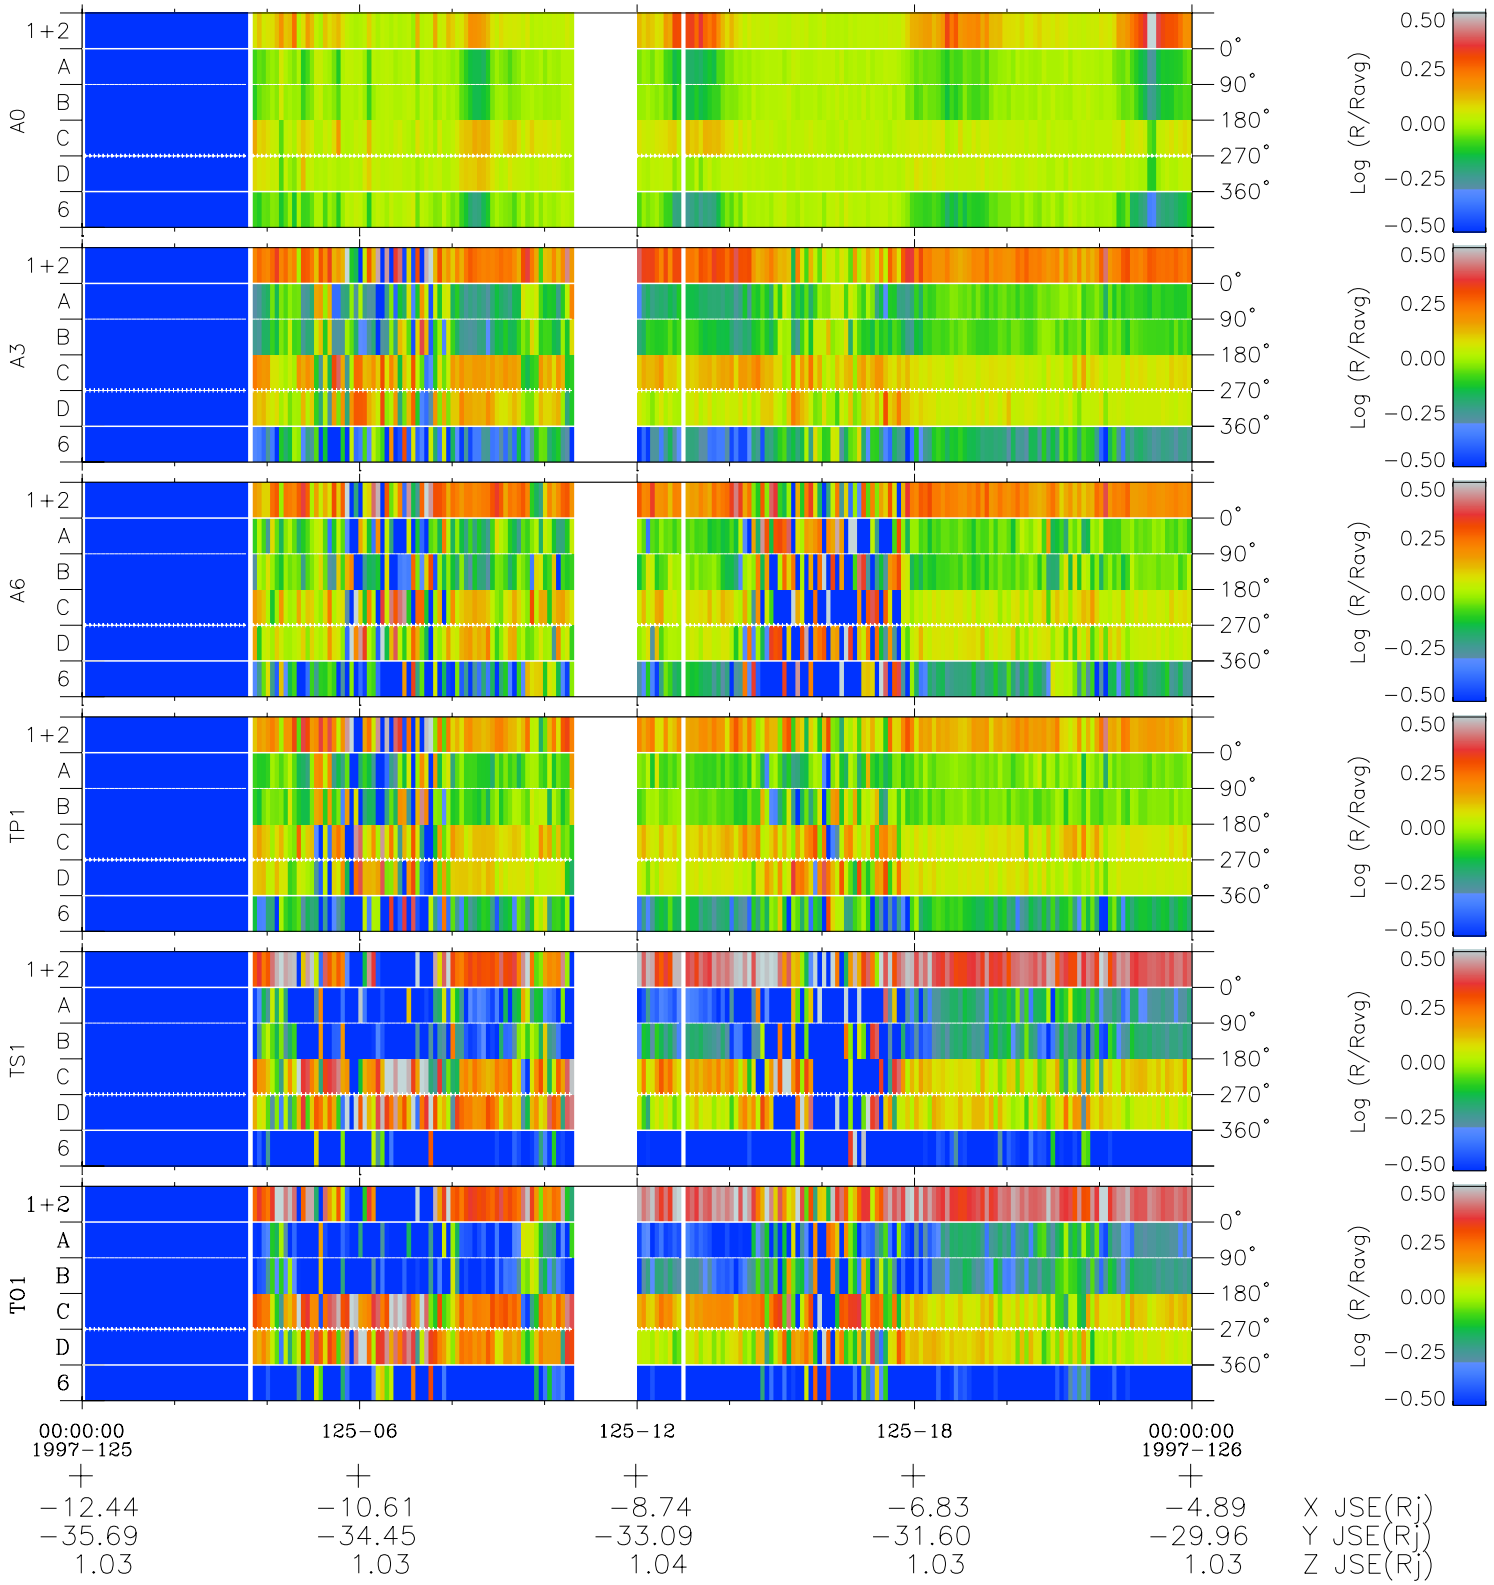

Galileo EPD Real Time Azimuth Anisotropies 97125

Software Version: RTAZIM_MEAN V 1.20
 Data Production: 06-03-00
 Plot Production: Sat Sep 15 05:26:34 2001
 Color File: wondr3
 Geofactor File: 1.1

◇ = Jupiter look direction
 □ = Corotation look direction