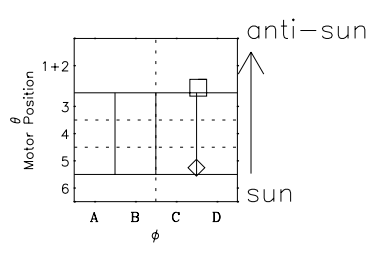

Galileo EPD Real Time Omni Spectrum 97124

Software Version: RTSPEC_OMNI V 1.20
 Data Production: 06-03-00
 Plot Production: Sat Sep 15 05:13:24 2001
 Color File: wondr3
 Geofactor File: 1.1

◇ = Jupiter look direction
 □ = Corotation look direction