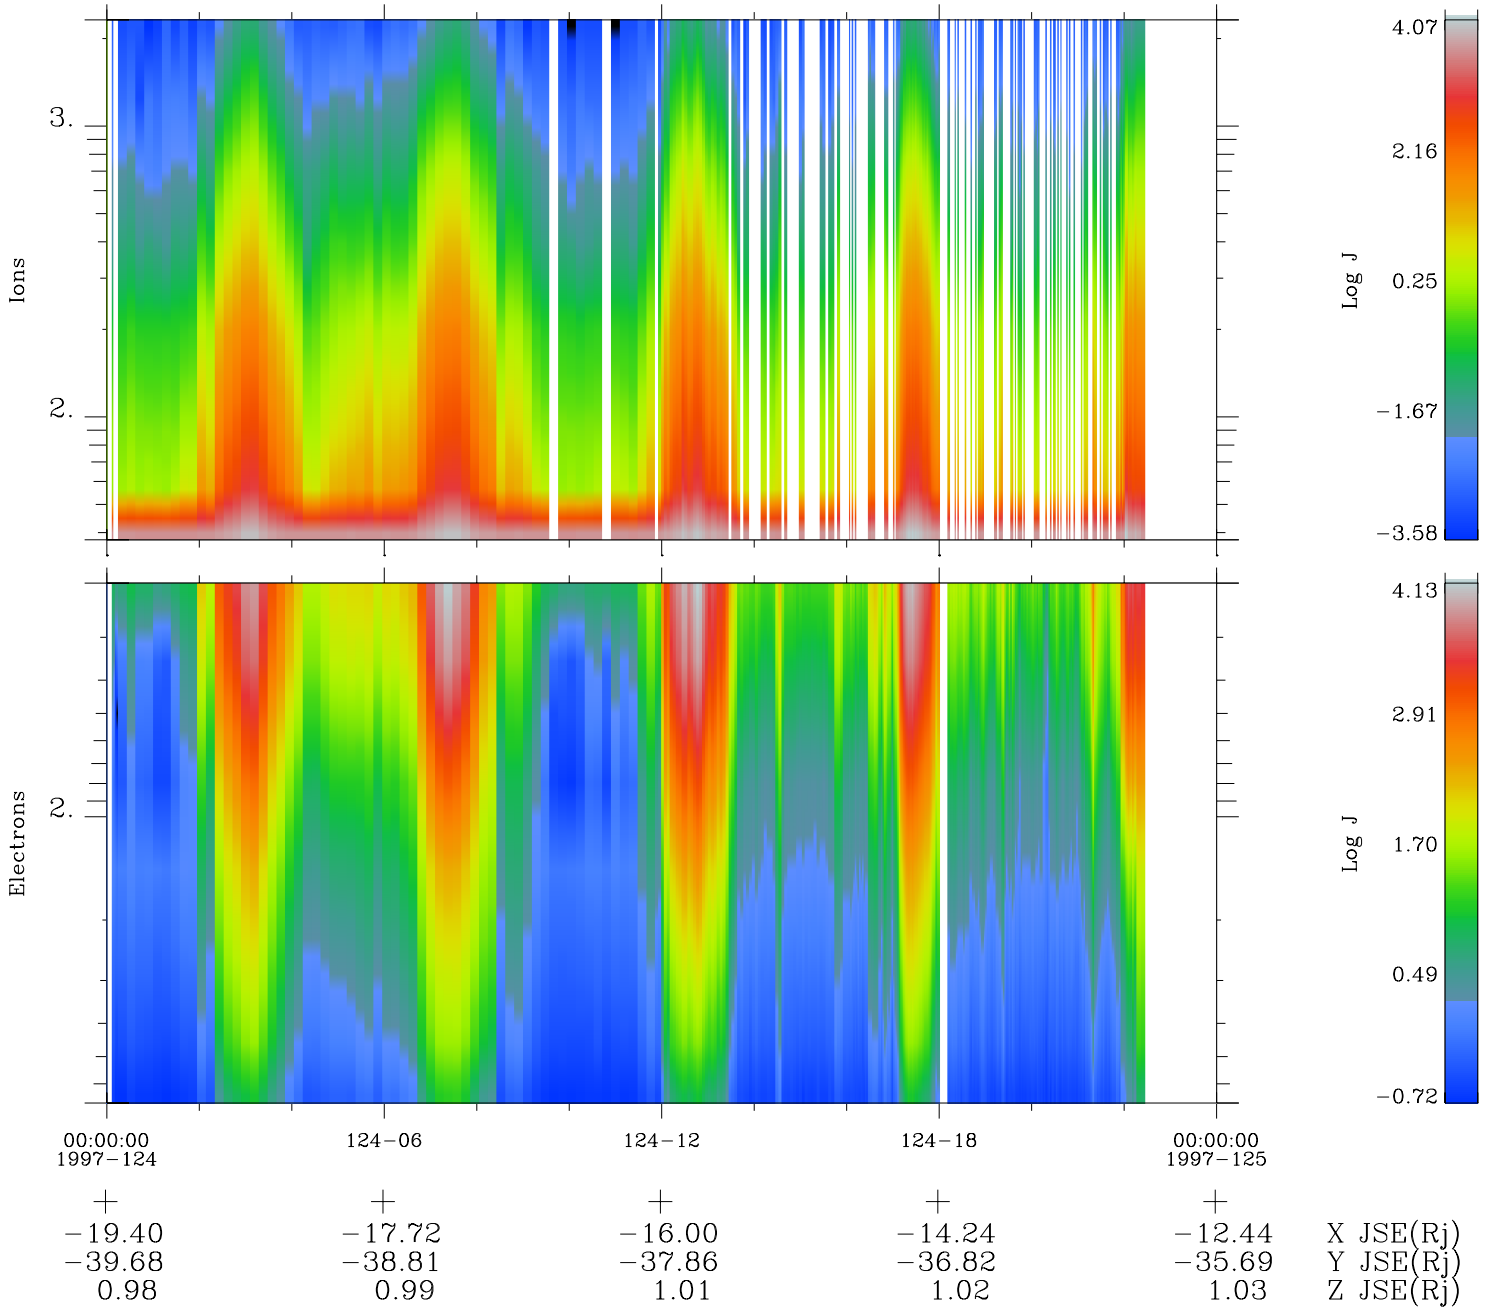

Galileo EPD Real Time Omni Spectrum 97124

Software Version: RTSPEC_OMNI V 1.20
 Data Production: 06-03-00
 Plot Production: Sat Sep 15 05:13:24 2001
 Color File: wondr3
 Geofactor File: 1.1

◇ = Jupiter look direction
 □ = Corotation look direction