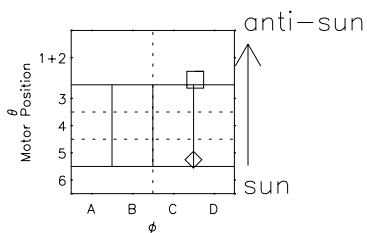

Galileo EPD Real Time R6 Electrons Spectra 97124

Software Version: RTSPEC_R6 V 1.20
 Data Production: 06-03-00
 Plot Production: Sat Sep 15 05:13:11 2001
 Color File: wondr3
 Geofactor File: 1.1

- ◇ = Jupiter look direction
- = Corotation look direction