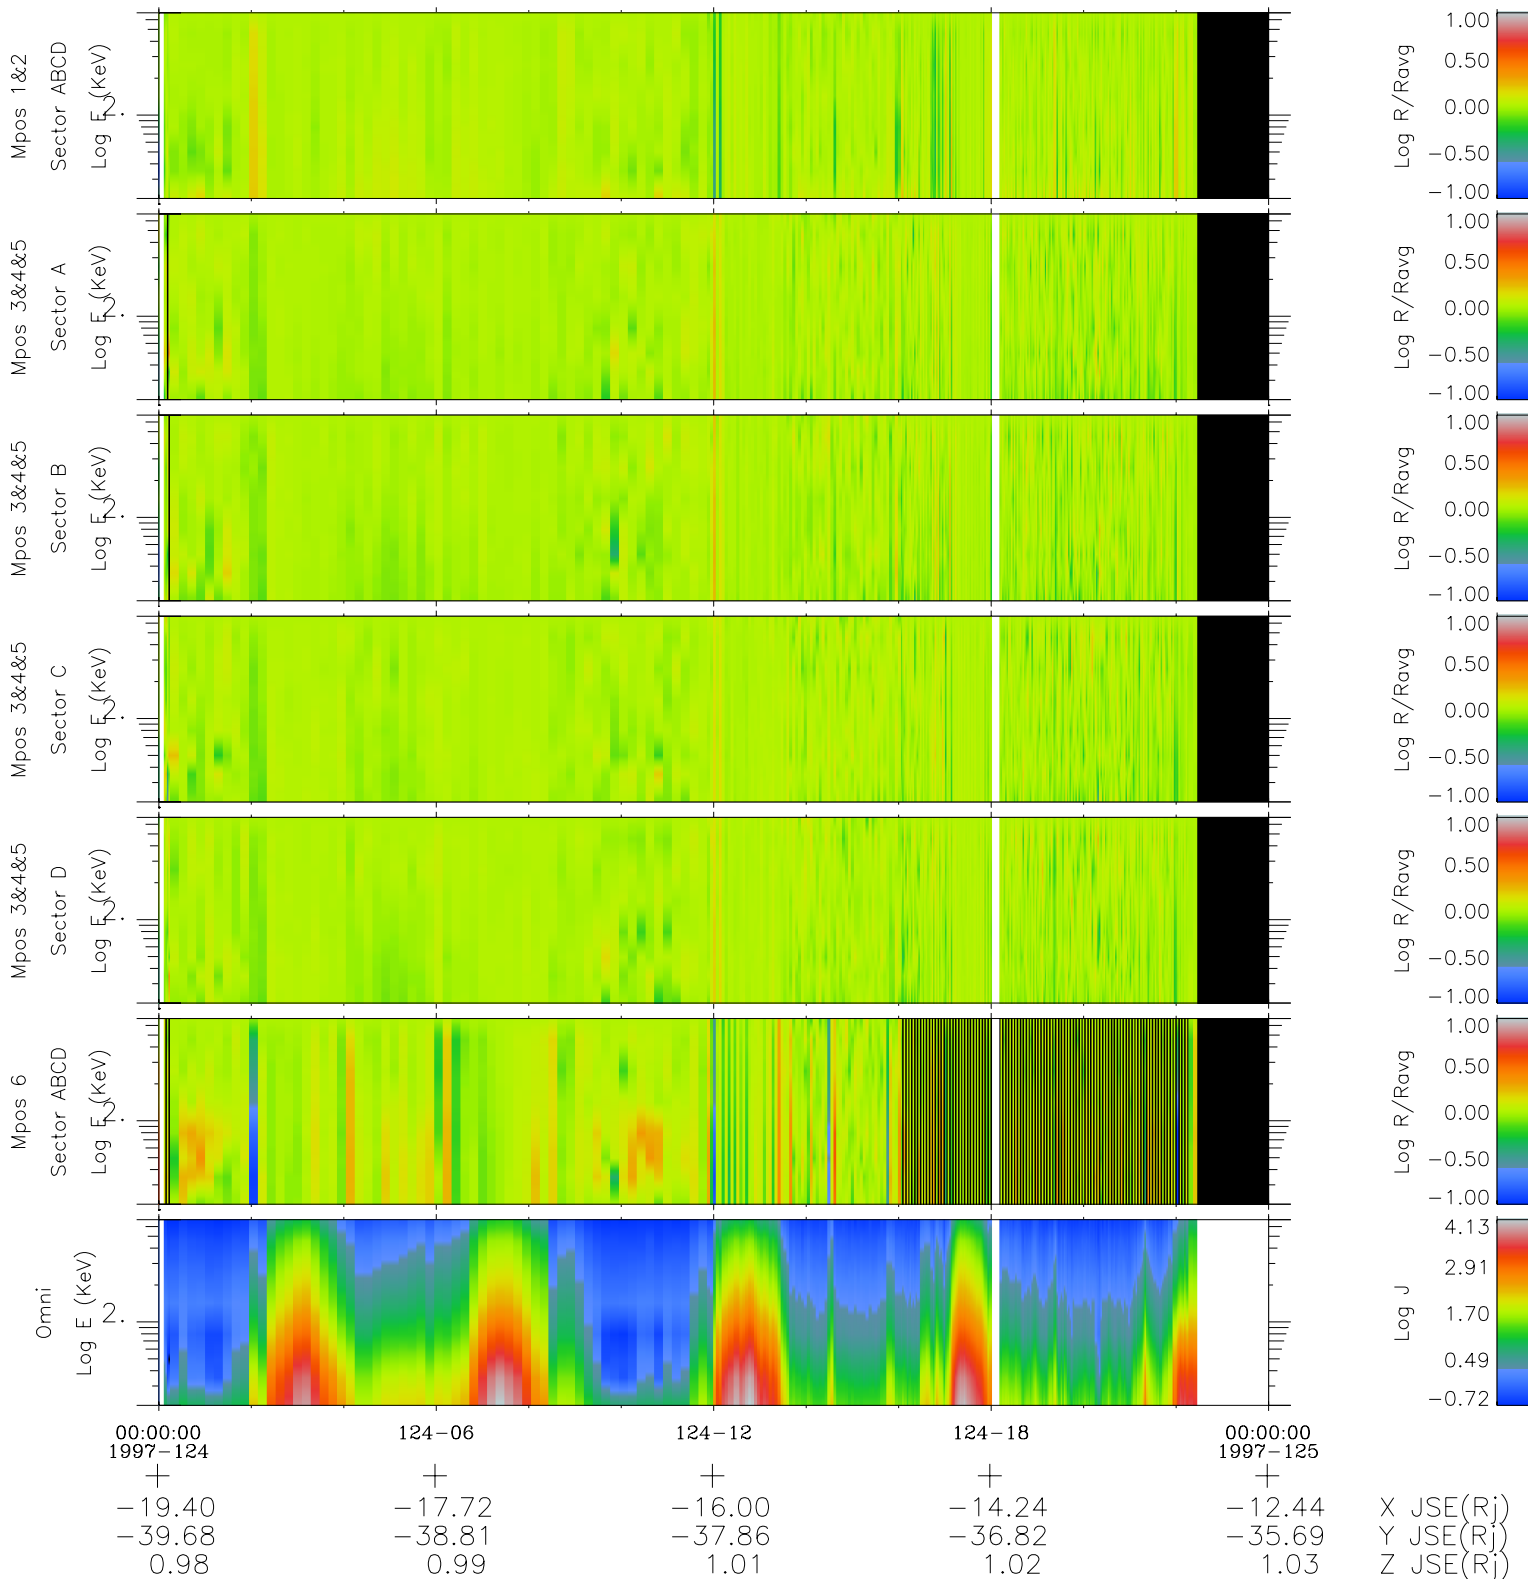

Galileo EPD Real Time R6 Electrons Spectra 97124

Software Version: RTSPEC_R6 V 1.20
 Data Production: 06-03-00
 Plot Production: Sat Sep 15 05:13:11 2001
 Color File: wondr3
 Geofactor File: 1.1

- ◇ = Jupiter look direction
- = Corotation look direction