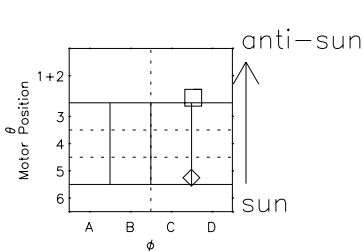

Galileo EPD Real Time R6 Ions Spectra 97124

Software Version: RTSPEC_R6 V 1.20
 Data Production: 06-03-00
 Plot Production: Sat Sep 15 05:12:57 2001
 Color File: wondr3
 Geofactor File: 1.1

- ◇ = Jupiter look direction
- = Corotation look direction