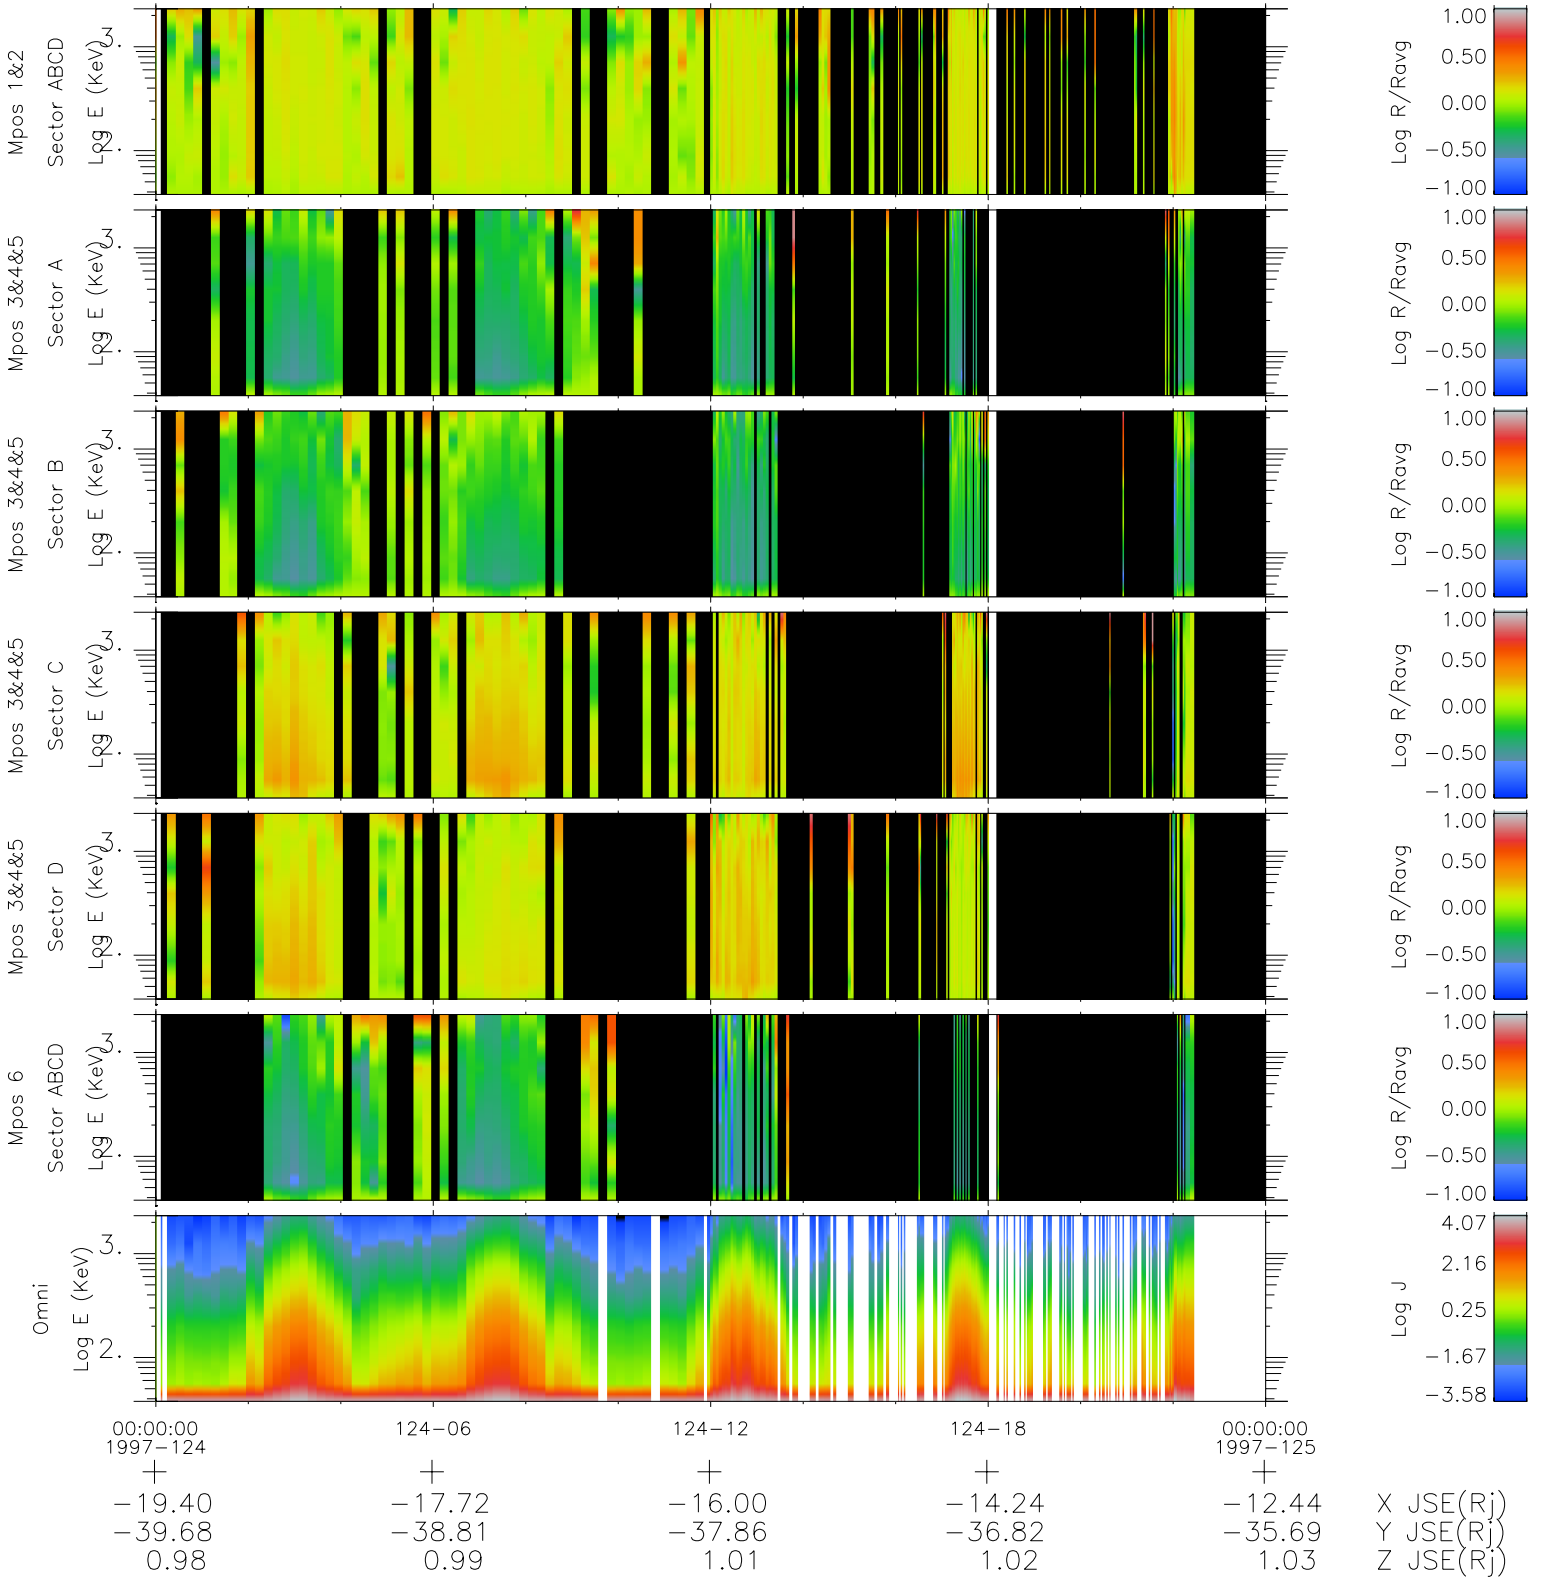

Galileo EPD Real Time R6 Ions Spectra 97124

Software Version: RTSPEC_R6 V 1.20
 Data Production: 06-03-00
 Plot Production: Sat Sep 15 05:12:57 2001
 Color File: wondr3
 Geofactor File: 1.1

- ◇ = Jupiter look direction
- = Corotation look direction