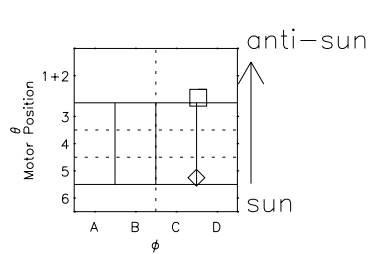

Galileo EPD Real Time All-Sky Anisotropies 97124

Software Version: RTSKY_NORM V 1.20
 Data Production: 06-03-00
 Plot Production: Sat Sep 15 05:14:47 2001
 Color File: wondr3
 Geofactor File: 1.1

00:00:00 1997-124	124-06	124-12	124-18	00:00:00 1997-125	X JSE(R _j)
+	+	+	+	+	Y JSE(R _j)
-19.40	-17.72	-16.00	-14.24	-12.44	Z JSE(R _j)
-39.68	-38.81	-37.86	-36.82	-35.69	
0.98	0.99	1.01	1.02	1.03	

◇ = Jupiter look direction
 □ = Corotation look direction