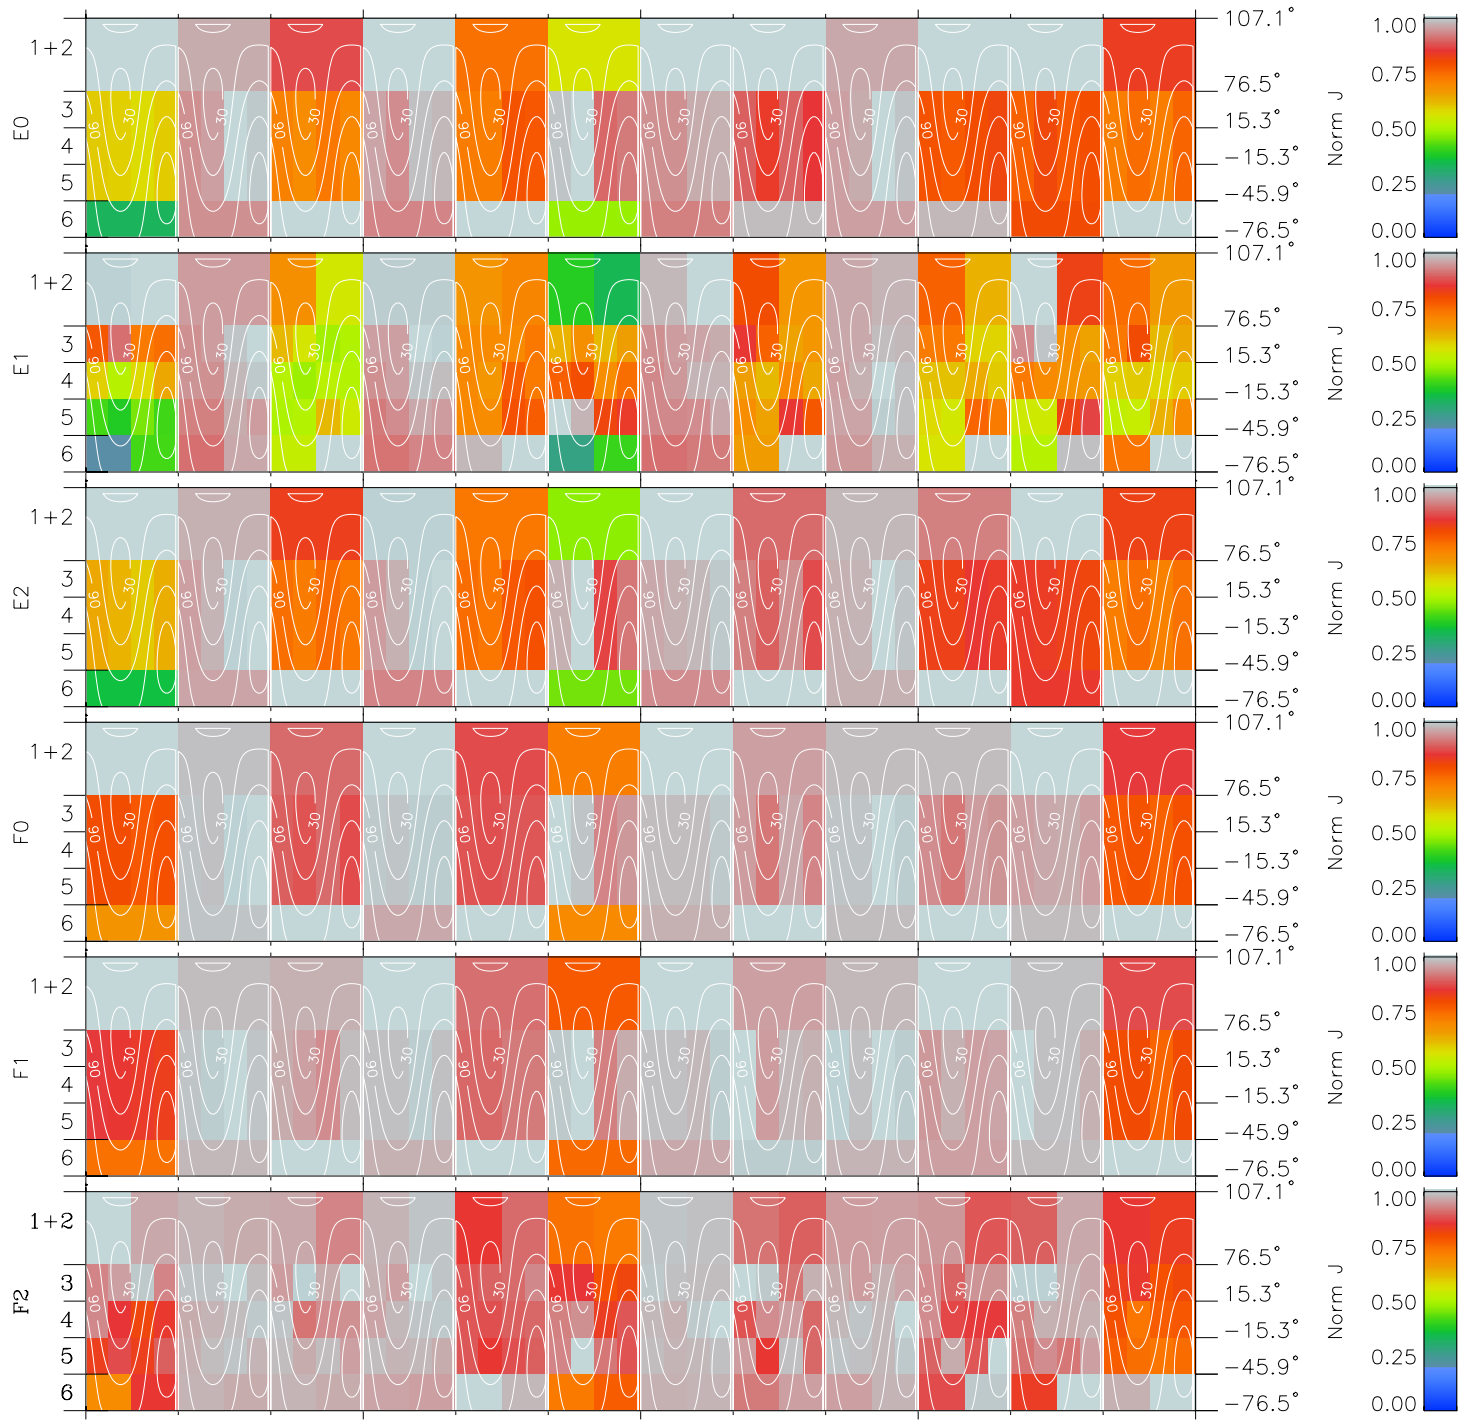

Galileo EPD Real Time All-Sky Anisotropies 97124

Software Version: RTSKY_NORM V 1.20
 Data Production: 06-03-00
 Plot Production: Sat Sep 15 05:14:47 2001
 Color File: wondr3
 Geofactor File: 1.1

00:00:00 1997-124	124-06	124-12	124-18	00:00:00 1997-125	X JSE(R _j)
+	+	+	+	+	Y JSE(R _j)
-19.40	-17.72	-16.00	-14.24	-12.44	Z JSE(R _j)
-39.68	-38.81	-37.86	-36.82	-35.69	
0.98	0.99	1.01	1.02	1.03	

◇ = Jupiter look direction
 □ = Corotation look direction