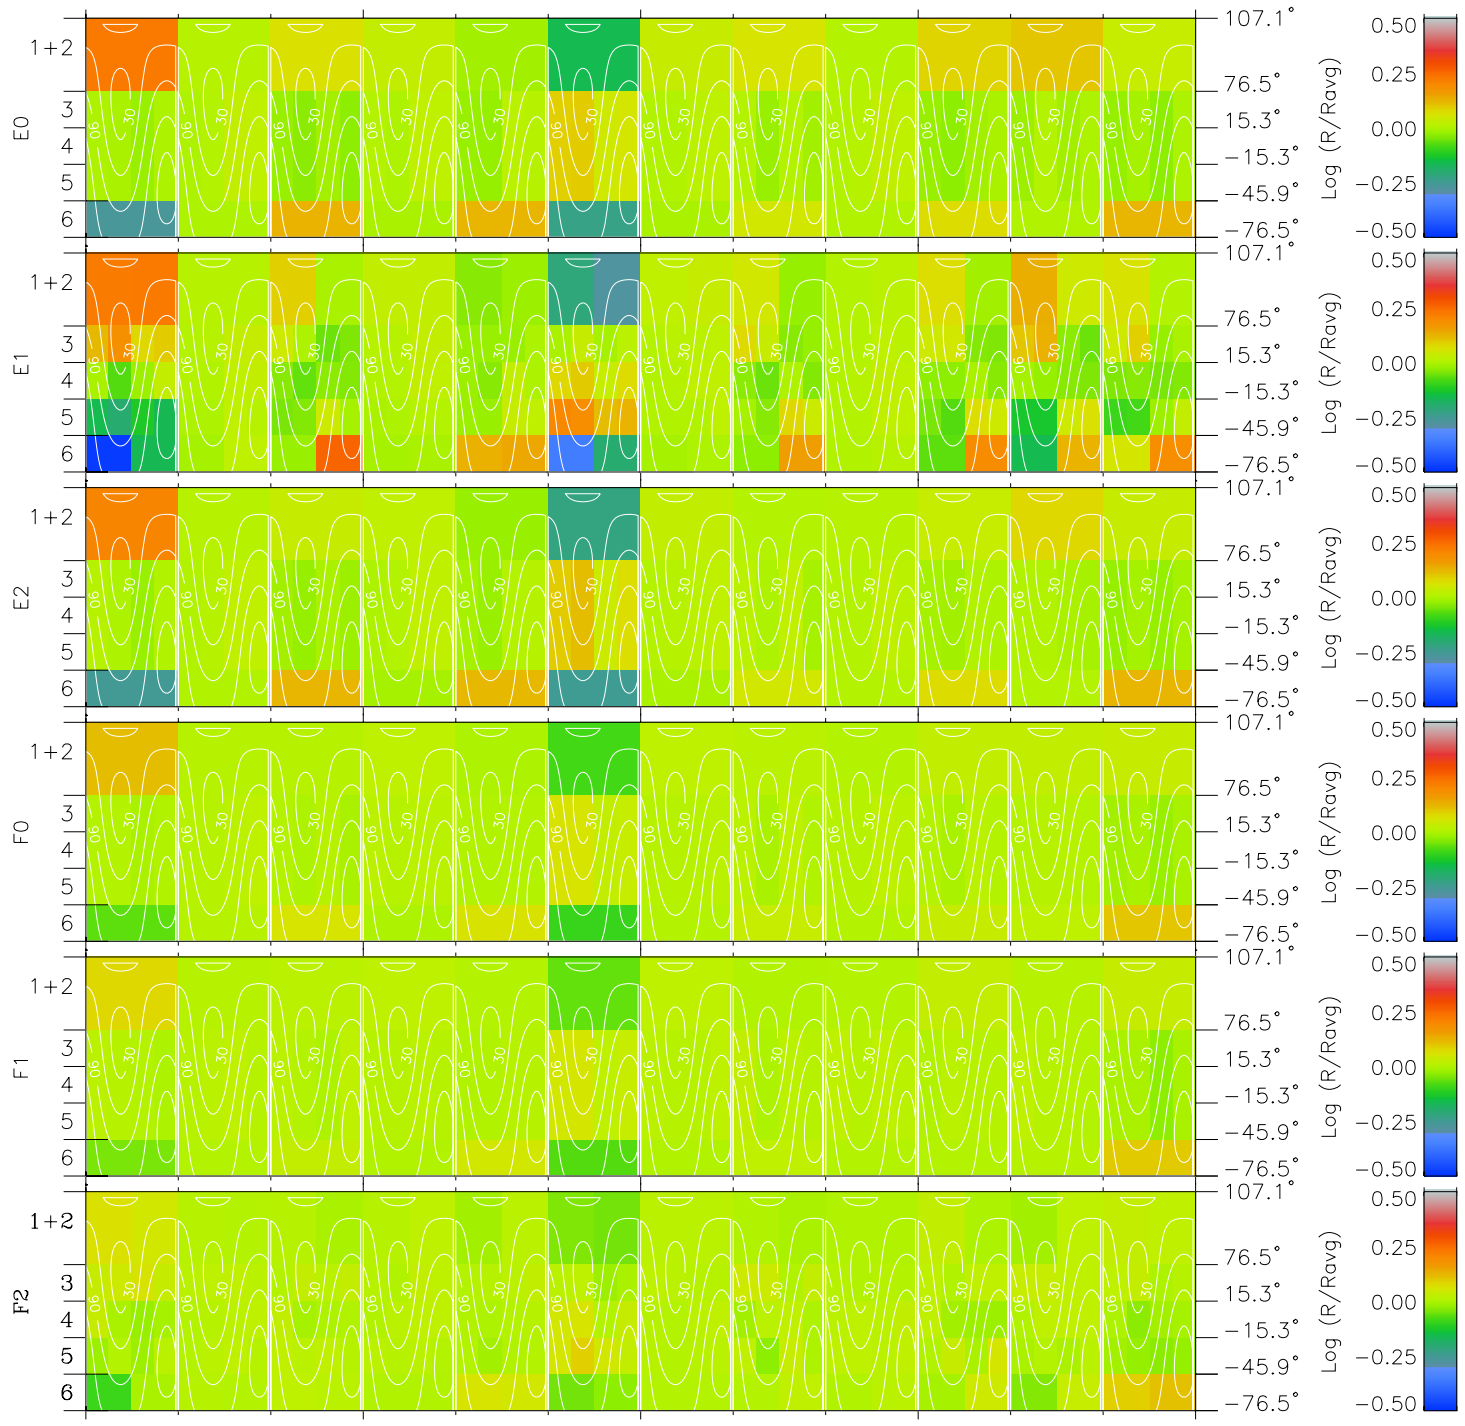

Galileo EPD Real Time All-Sky Anisotropies 97124

Software Version: RTSKY_MEAN V 1.20
 Data Production: 06-03-00
 Plot Production: Sat Sep 15 05:13:51 2001
 Color File: wondr3
 Geofactor File: 1.1

00:00:00 1997-124	124-06	124-12	124-18	00:00:00 1997-125	
+	+	+	+	+	X JSE(R _j)
-19.40	-17.72	-16.00	-14.24	-12.44	Y JSE(R _j)
-39.68	-38.81	-37.86	-36.82	-35.69	Z JSE(R _j)
0.98	0.99	1.01	1.02	1.03	

- ◇ = Jupiter look direction
- = Corotation look direction