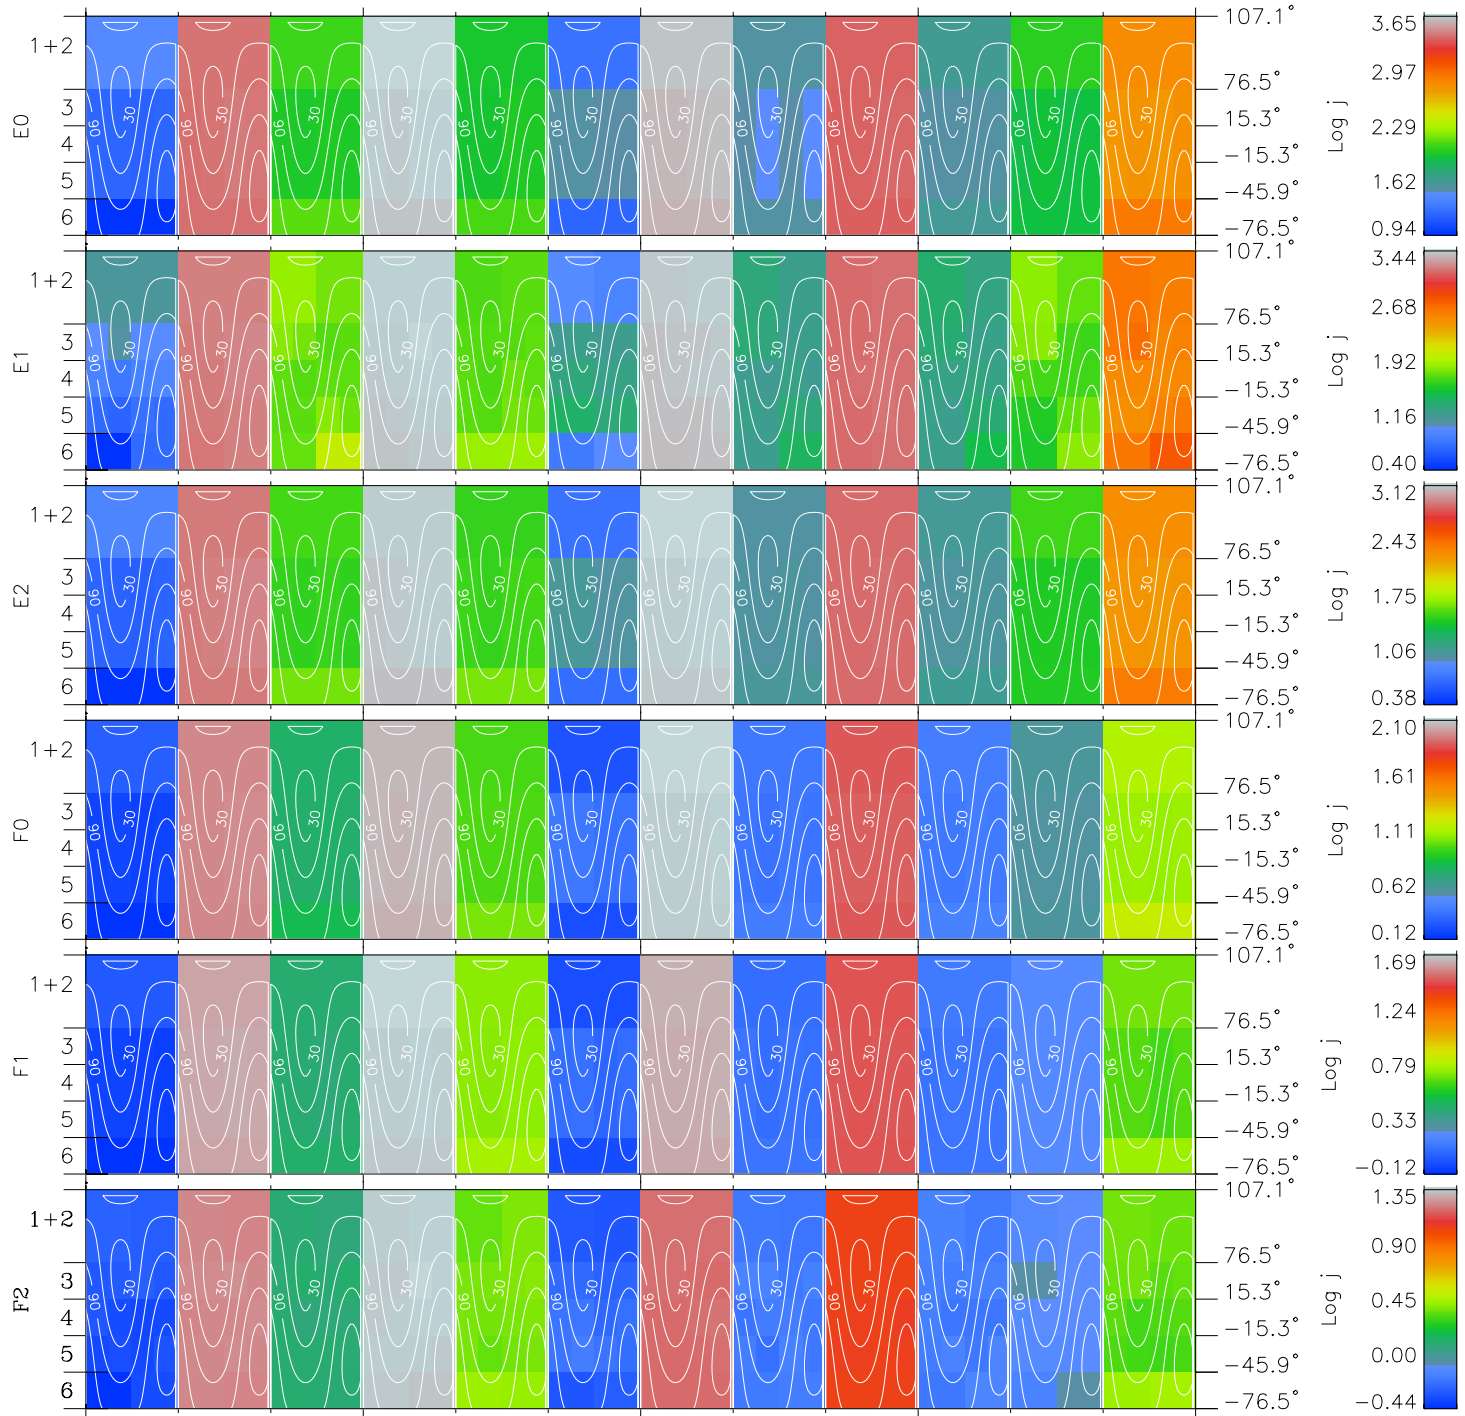

Galileo EPD Real Time All-Sky Anisotropies 97124

Software Version: RTSKY_FLUX V 1.20
 Data Production: 06-03-00
 Plot Production: Sat Sep 15 05:14:19 2001
 Color File: wondr3
 Geofactor File: 1.1

00:00:00 1997-124	124-06	124-12	124-18	00:00:00 1997-125	
+	+	+	+	+	+
-19.40	-17.72	-16.00	-14.24	-12.44	X JSE(R _j)
-39.68	-38.81	-37.86	-36.82	-35.69	Y JSE(R _j)
0.98	0.99	1.01	1.02	1.03	Z JSE(R _j)

- ◇ = Jupiter look direction
- = Corotation look direction