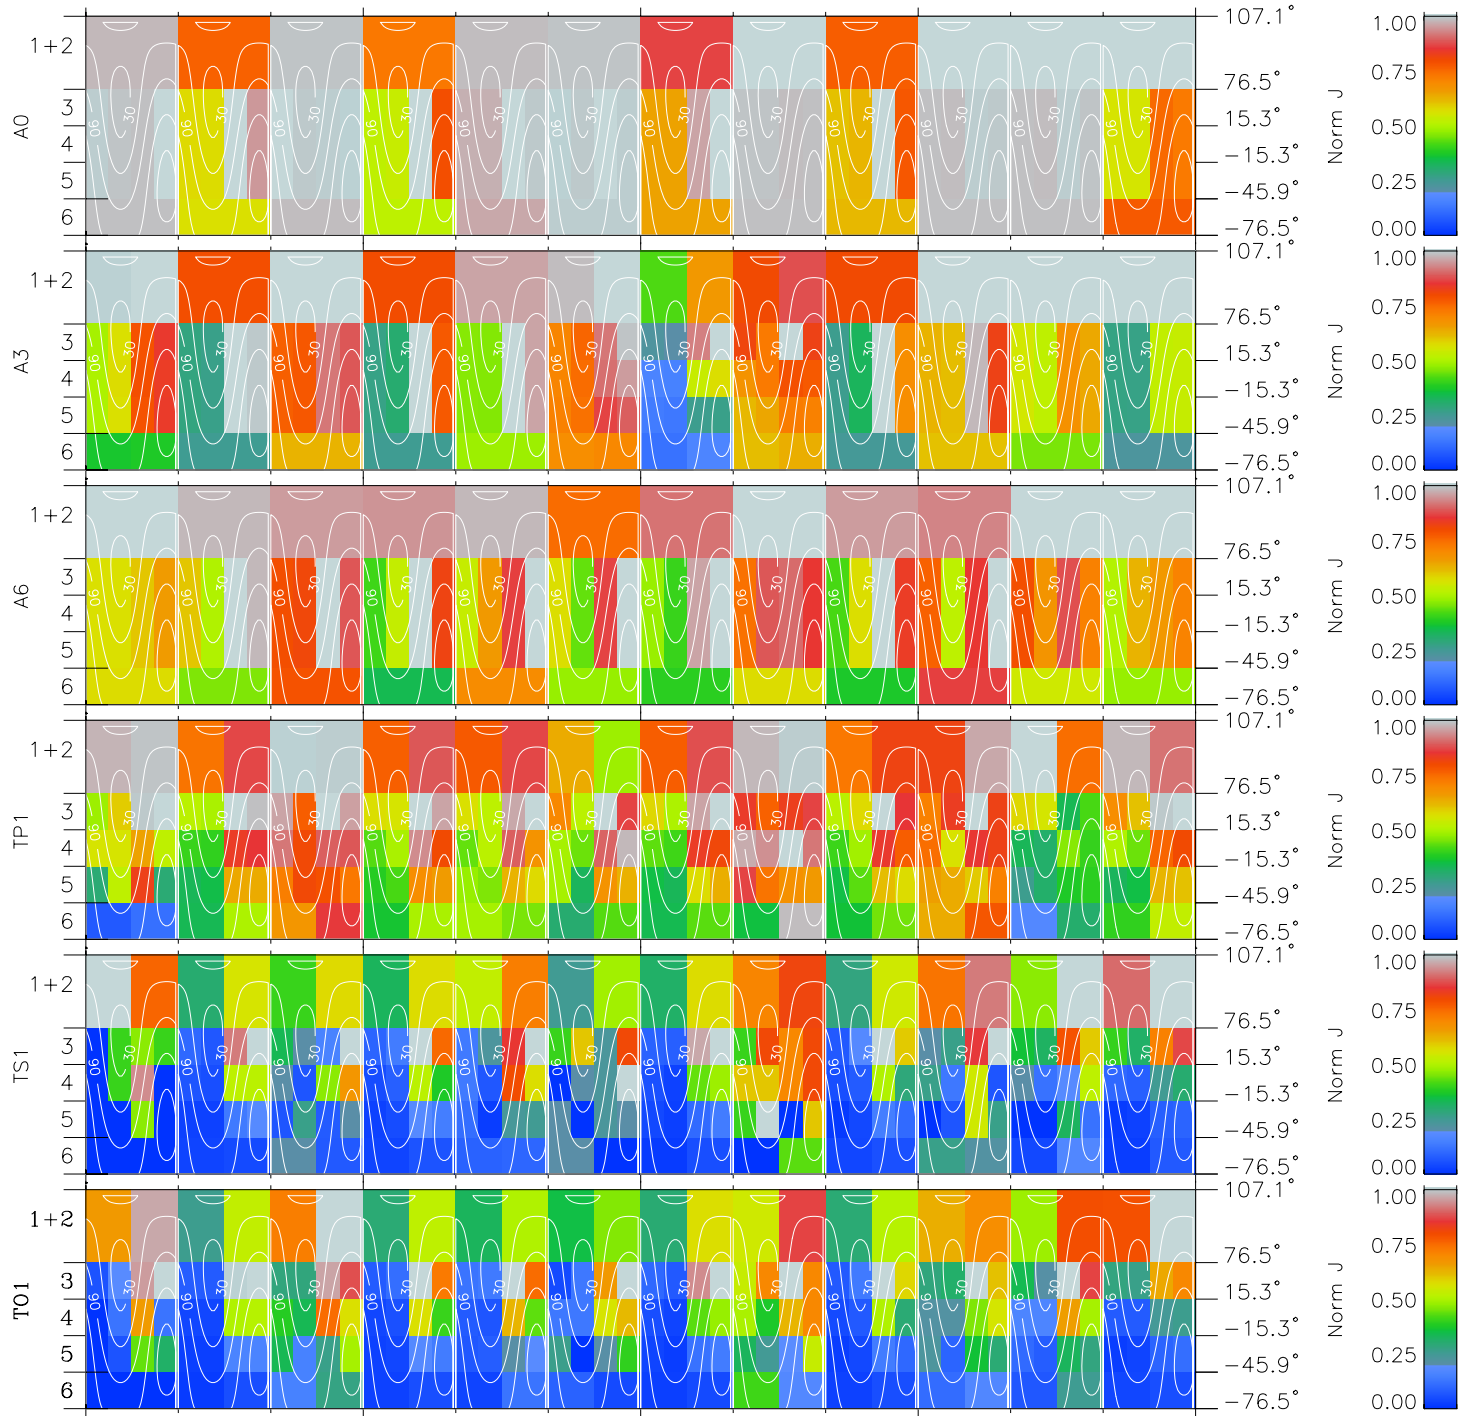

Galileo EPD Real Time All-Sky Anisotropies 97124

Software Version: RTSKY_NORM V 1.20
 Data Production: 06-03-00
 Plot Production: Sat Sep 15 05:14:33 2001
 Color File: wondr3
 Geofactor File: 1.1

00:00:00 1997-124	124-06	124-12	124-18	00:00:00 1997-125	
+	+	+	+	+	X JSE(R _j)
-19.40	-17.72	-16.00	-14.24	-12.44	Y JSE(R _j)
-39.68	-38.81	-37.86	-36.82	-35.69	Z JSE(R _j)
0.98	0.99	1.01	1.02	1.03	

- ◇ = Jupiter look direction
- = Corotation look direction