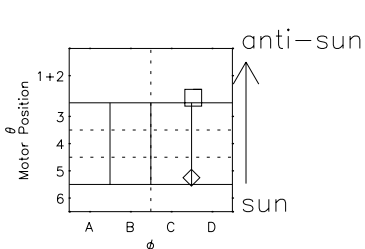

Galileo EPD Real Time All-Sky Anisotropies 97124

Software Version: RTSKY_NORM V 1.20
 Data Production: 06-03-00
 Plot Production: Sat Sep 15 05:14:33 2001
 Color File: wondr3
 Geofactor File: 1.1

00:00:00 1997-124	124-06	124-12	124-18	00:00:00 1997-125	
+	+	+	+	+	X JSE(R _j)
-19.40	-17.72	-16.00	-14.24	-12.44	Y JSE(R _j)
-39.68	-38.81	-37.86	-36.82	-35.69	Z JSE(R _j)
0.98	0.99	1.01	1.02	1.03	

- ◇ = Jupiter look direction
- = Corotation look direction