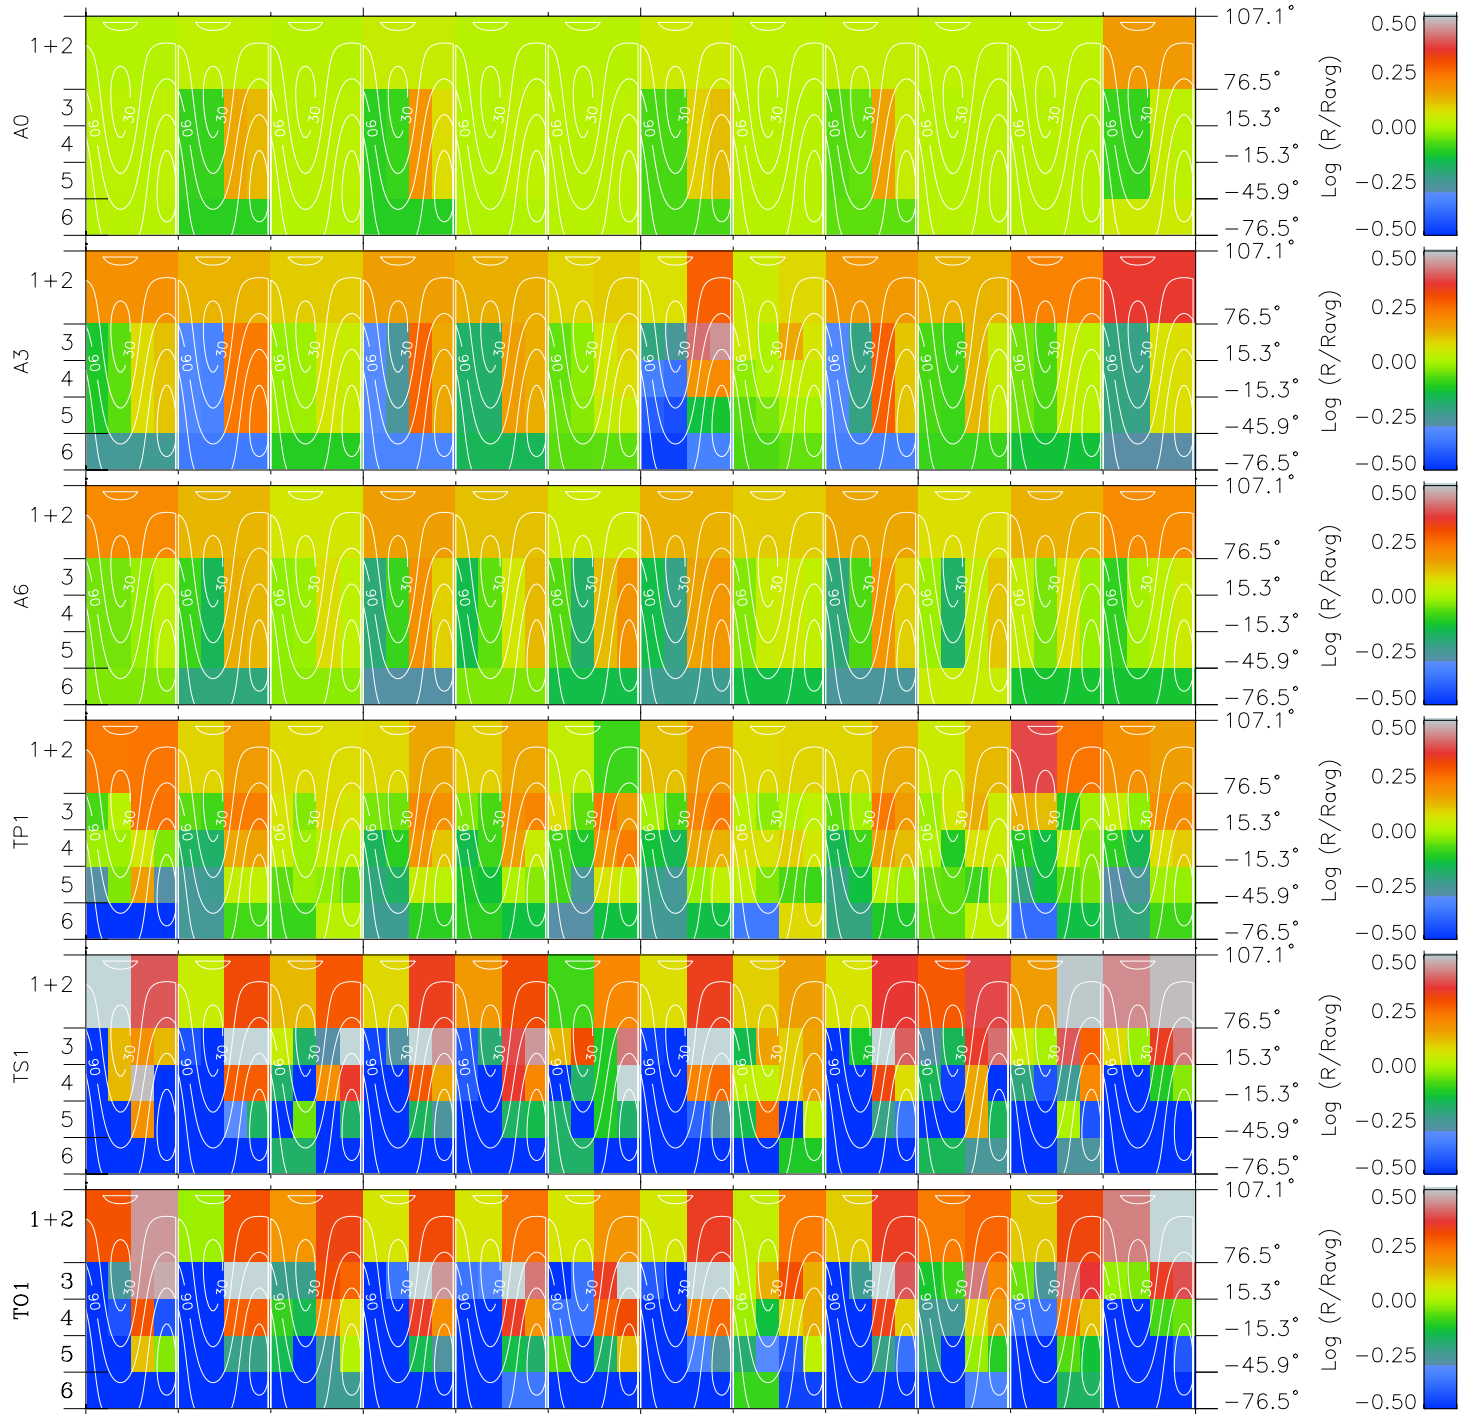

Galileo EPD Real Time All-Sky Anisotropies 97124

Software Version: RTSKY_MEAN V 1.20
 Data Production: 06-03-00
 Plot Production: Sat Sep 15 05:13:38 2001
 Color File: wondr3
 Geofactor File: 1.1

00:00:00 1997-124	124-06	124-12	124-18	00:00:00 1997-125	
+	+	+	+	+	
-19.40	-17.72	-16.00	-14.24	-12.44	X JSE(R _j)
-39.68	-38.81	-37.86	-36.82	-35.69	Y JSE(R _j)
0.98	0.99	1.01	1.02	1.03	Z JSE(R _j)

- ◇ = Jupiter look direction
- = Corotation look direction