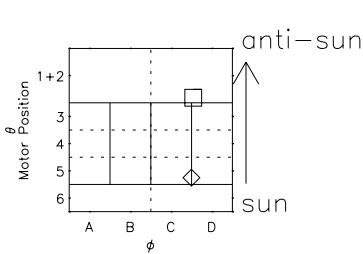

Galileo EPD Real Time All-Sky Anisotropies 97124

Software Version: RTSKY_MEAN V 1.20
 Data Production: 06-03-00
 Plot Production: Sat Sep 15 05:13:38 2001
 Color File: wondr3
 Geofactor File: 1.1

00:00:00 1997-124	124-06	124-12	124-18	00:00:00 1997-125	
+	+	+	+	+	
-19.40	-17.72	-16.00	-14.24	-12.44	X JSE(R _j)
-39.68	-38.81	-37.86	-36.82	-35.69	Y JSE(R _j)
0.98	0.99	1.01	1.02	1.03	Z JSE(R _j)

- ◇ = Jupiter look direction
- = Corotation look direction