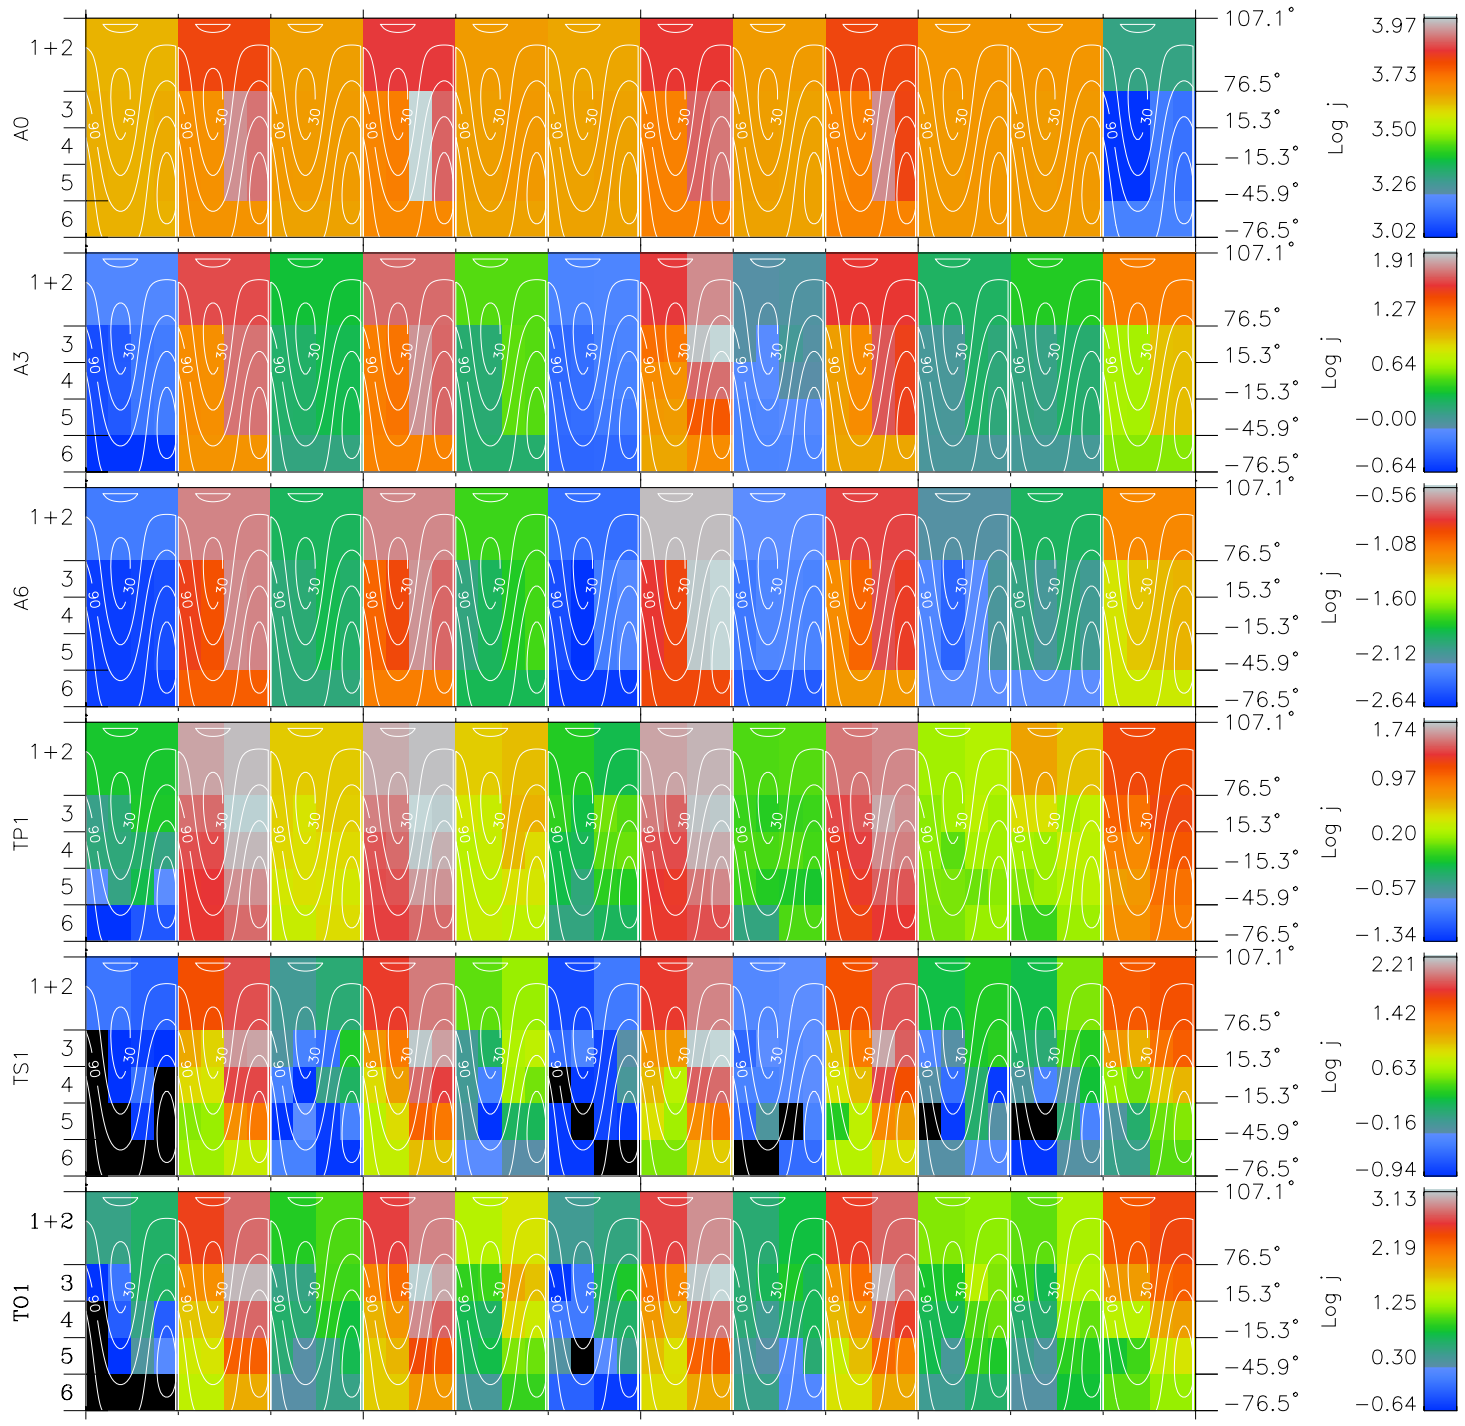

# Galileo EPD Real Time All-Sky Anisotropies 97124

Software Version: RTSKY\_FLUX V 1.20  
 Data Production: 06-03-00  
 Plot Production: Sat Sep 15 05:14:05 2001  
 Color File: wondr3  
 Geofactor File: 1.1

00:00:00 1997-124	124-06	124-12	124-18	00:00:00 1997-125	
+	+	+	+	+	
-19.40	-17.72	-16.00	-14.24	-12.44	X JSE(R <sub>j</sub> )
-39.68	-38.81	-37.86	-36.82	-35.69	Y JSE(R <sub>j</sub> )
0.98	0.99	1.01	1.02	1.03	Z JSE(R <sub>j</sub> )

- ◇ = Jupiter look direction
- = Corotation look direction