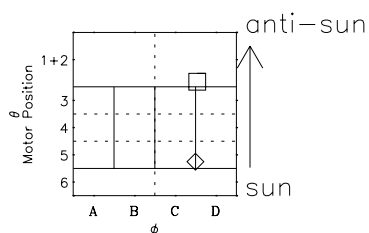

# Galileo EPD Real-Time Omni 97124

Software Version: RTLINE\_OMNI V 1.20  
Data Production: 06-03-00  
Plot Production: Sat Sep 15 05:17:28 2001

◇ = Jupiter look direction  
□ = Corotation look direction