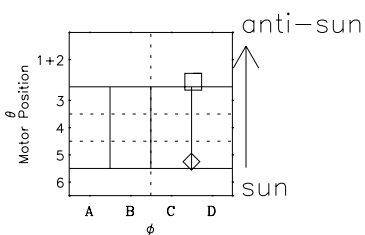

Galileo EPD Real-Time Omni 97124

Software Version: RTLINE_OMNI V 1.20
Data Production: 06-03-00
Plot Production: Sat Sep 15 05:17:28 2001

- ◇ = Jupiter look direction
- = Corotation look direction