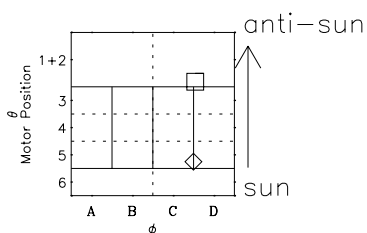

Galileo EPD Real-Time Six-Sector 97124

Software Version: RTLINE_R6 V 1.20
Data Production: 06-03-00
Plot Production: Sat Sep 15 05:17:42 2001

◇ = Jupiter look direction
□ = Corotation look direction