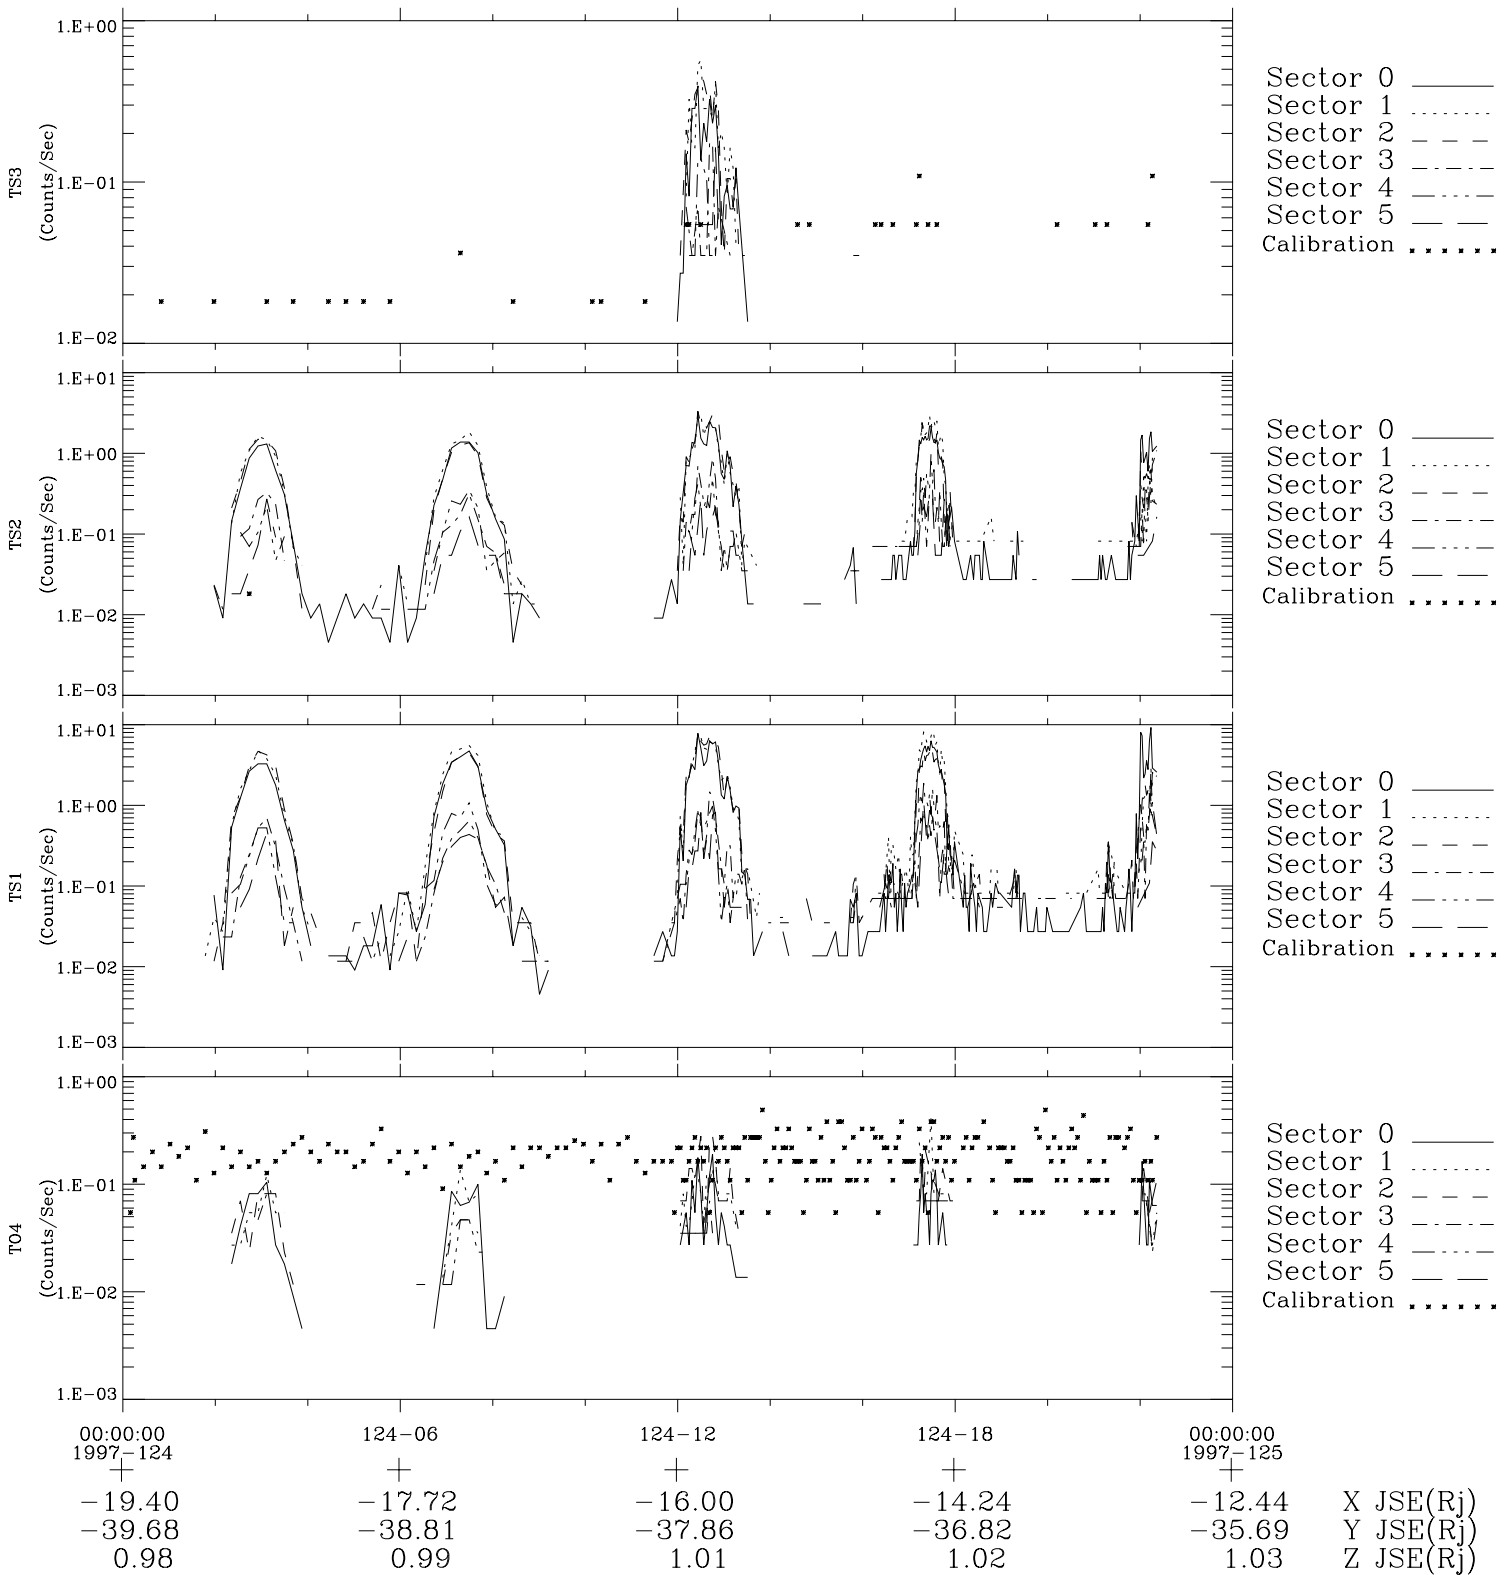

Galileo EPD Real-Time Six-Sector 97124

Software Version: RTLINE_R6 V 1.20
Data Production: 06-03-00
Plot Production: Sat Sep 15 05:17:42 2001

◇ = Jupiter look direction
□ = Corotation look direction