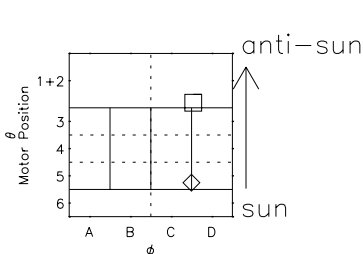

Galileo EPD Real Elevation Anisotropies 97124

Software Version: RTELEV_NORM V 1.20
Data Production: 06-03-00
Plot Production: Sat Sep 15 05:16:04 2001
Color File: wondr3
Geofactor File: 1.1

- ◇ = Jupiter look direction
- = Corotation look direction