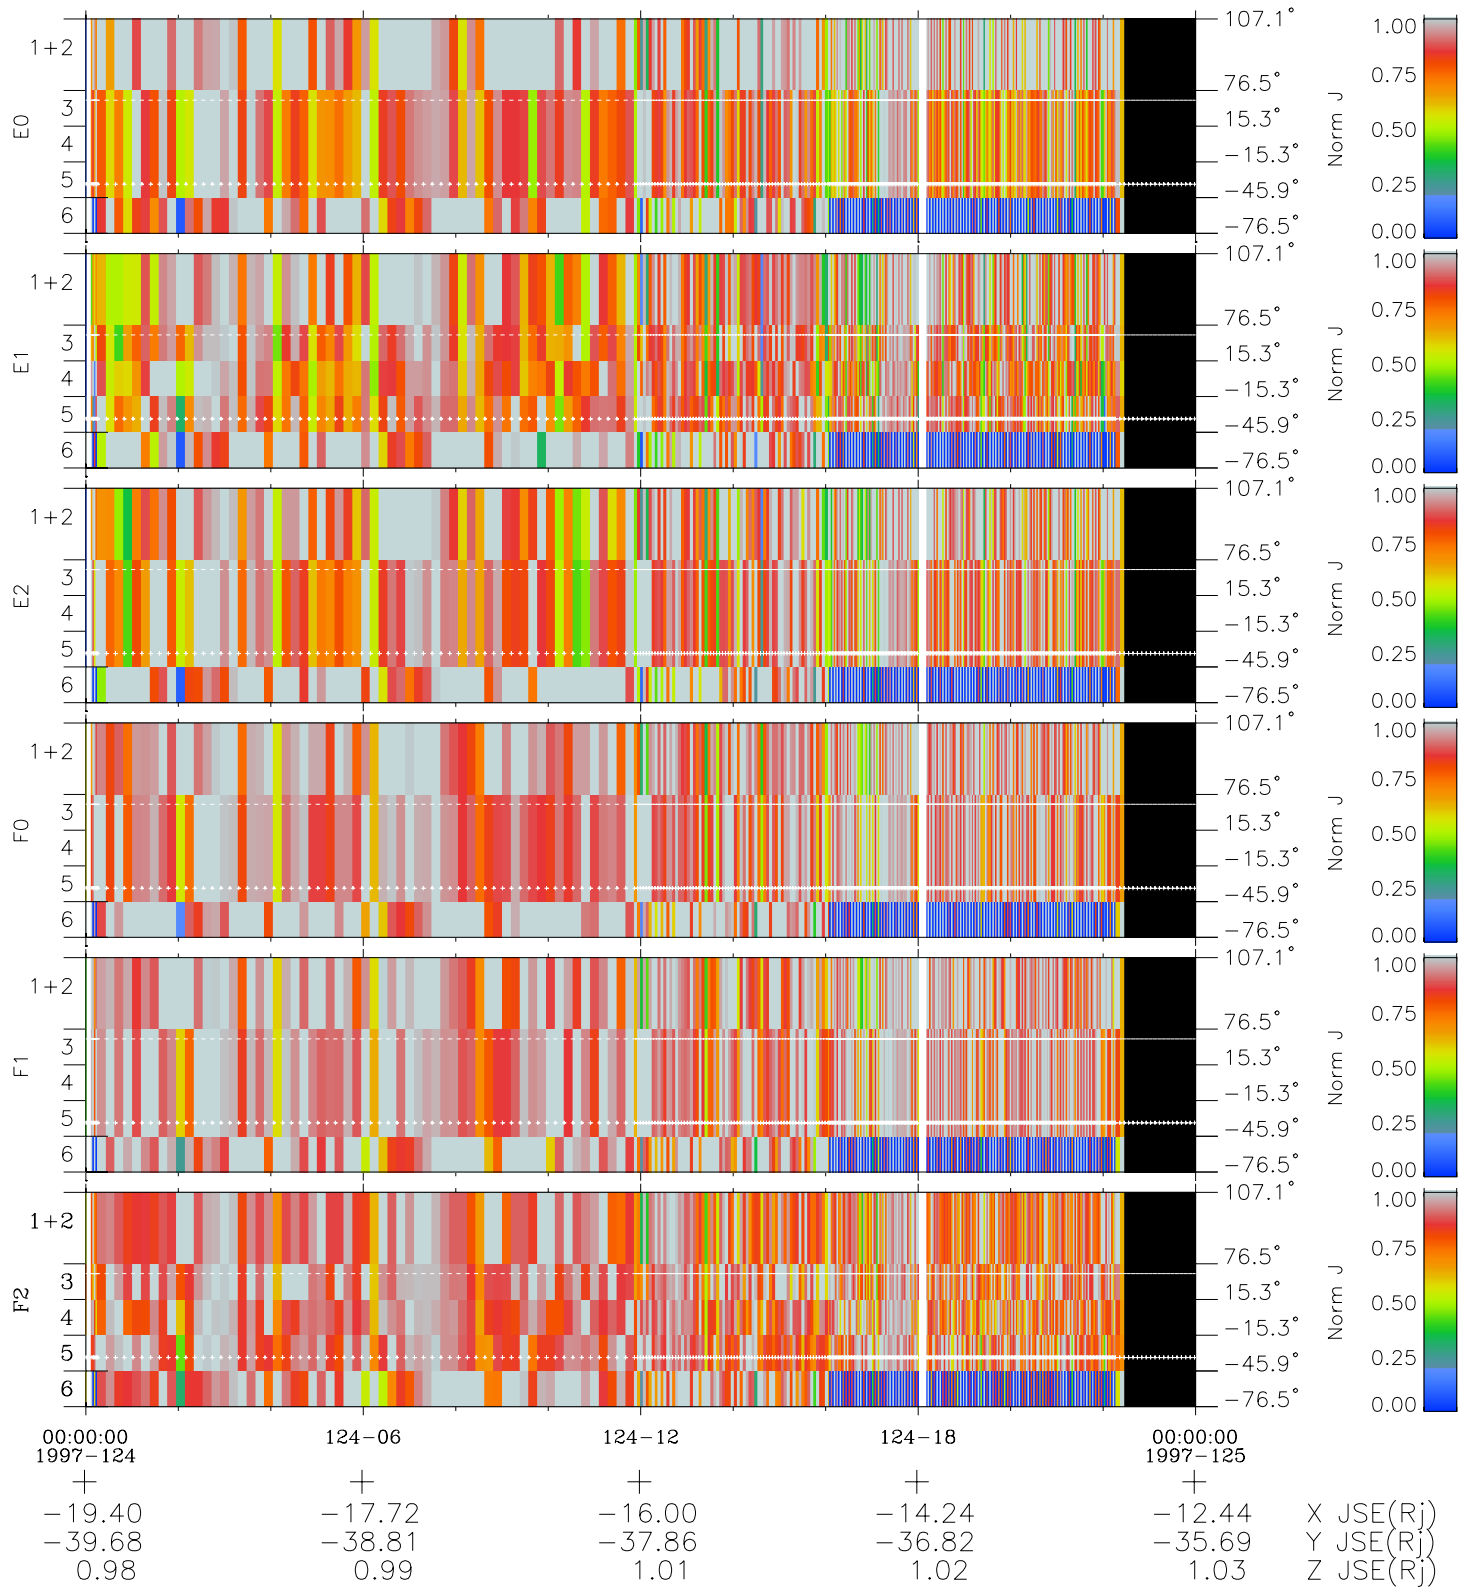

Galileo EPD Real Elevation Anisotropies 97124

Software Version: RTELEV_NORM V 1.20
Data Production: 06-03-00
Plot Production: Sat Sep 15 05:16:04 2001
Color File: wondr3
Geofactor File: 1.1

- ◇ = Jupiter look direction
- = Corotation look direction