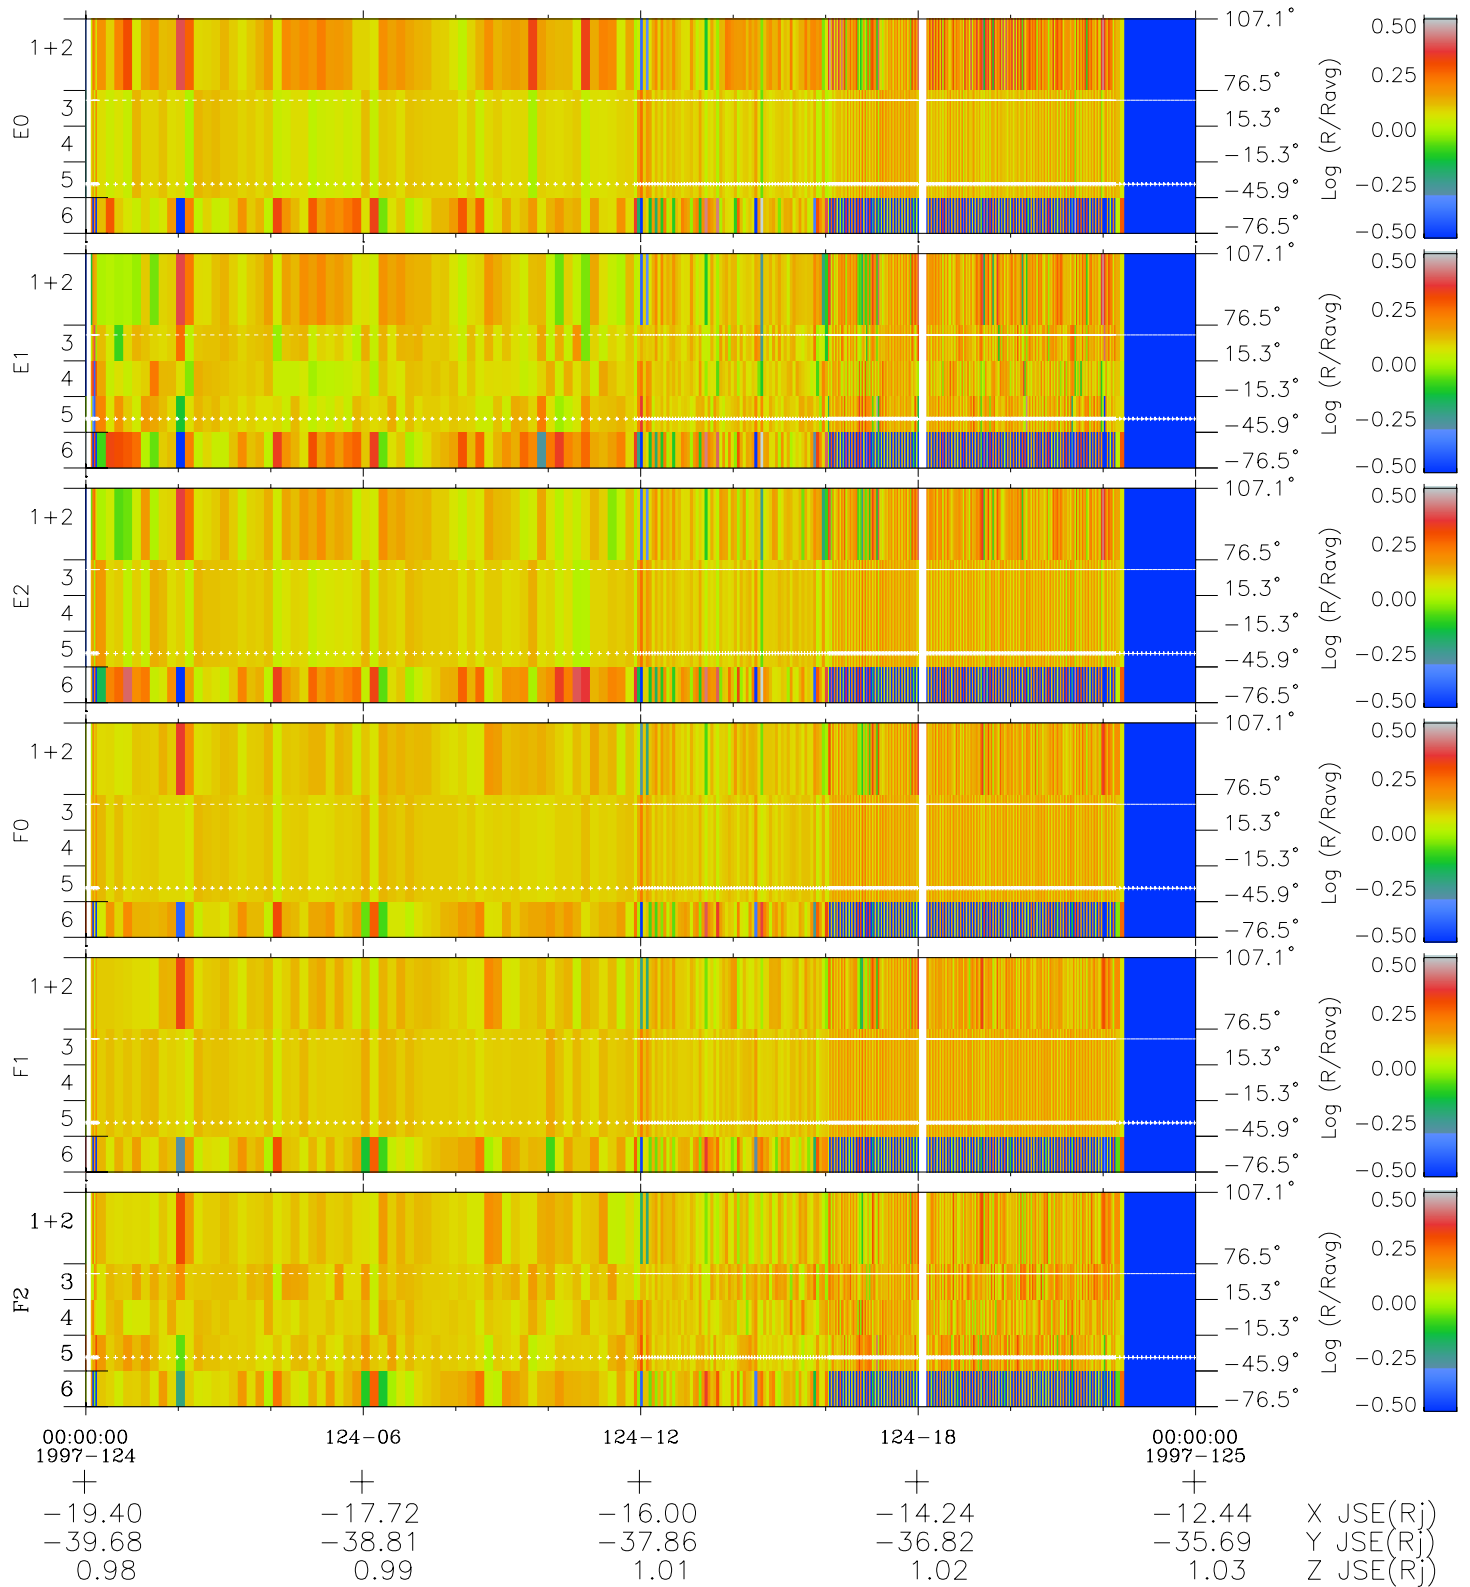

Galileo EPD Real Elevation Anisotropies 97124

Software Version: RTELEV_MEAN V 1.20
 Data Production: 06-03-00
 Plot Production: Sat Sep 15 05:15:13 2001
 Color File: wondr3
 Geofactor File: 1.1

- ◇ = Jupiter look direction
- = Corotation look direction