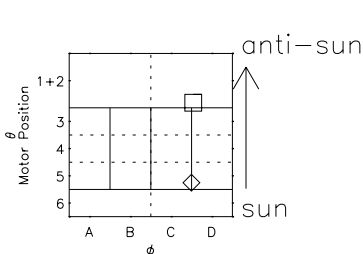

Galileo EPD Real Elevation Anisotropies 97124

Software Version: RTELEV_MEAN V 1.20
 Data Production: 06-03-00
 Plot Production: Sat Sep 15 05:15:13 2001
 Color File: wondr3
 Geofactor File: 1.1

- ◇ = Jupiter look direction
- = Corotation look direction