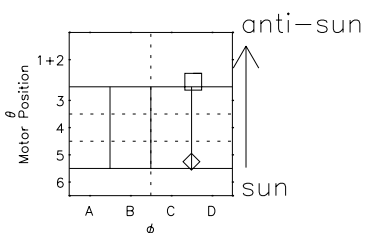

Galileo EPD Real Elevation Anisotropies 97124

Software Version: RTELEV_NORM V 1.20
Data Production: 06-03-00
Plot Production: Sat Sep 15 05:15:51 2001
Color File: wondr3
Geofactor File: 1.1

00:00:00 1997-124	124-06	124-12	124-18	00:00:00 1997-125	
+	+	+	+	+	X JSE(R _j)
-19.40	-17.72	-16.00	-14.24	-12.44	Y JSE(R _j)
-39.68	-38.81	-37.86	-36.82	-35.69	Z JSE(R _j)
0.98	0.99	1.01	1.02	1.03	

- ◇ = Jupiter look direction
- = Corotation look direction