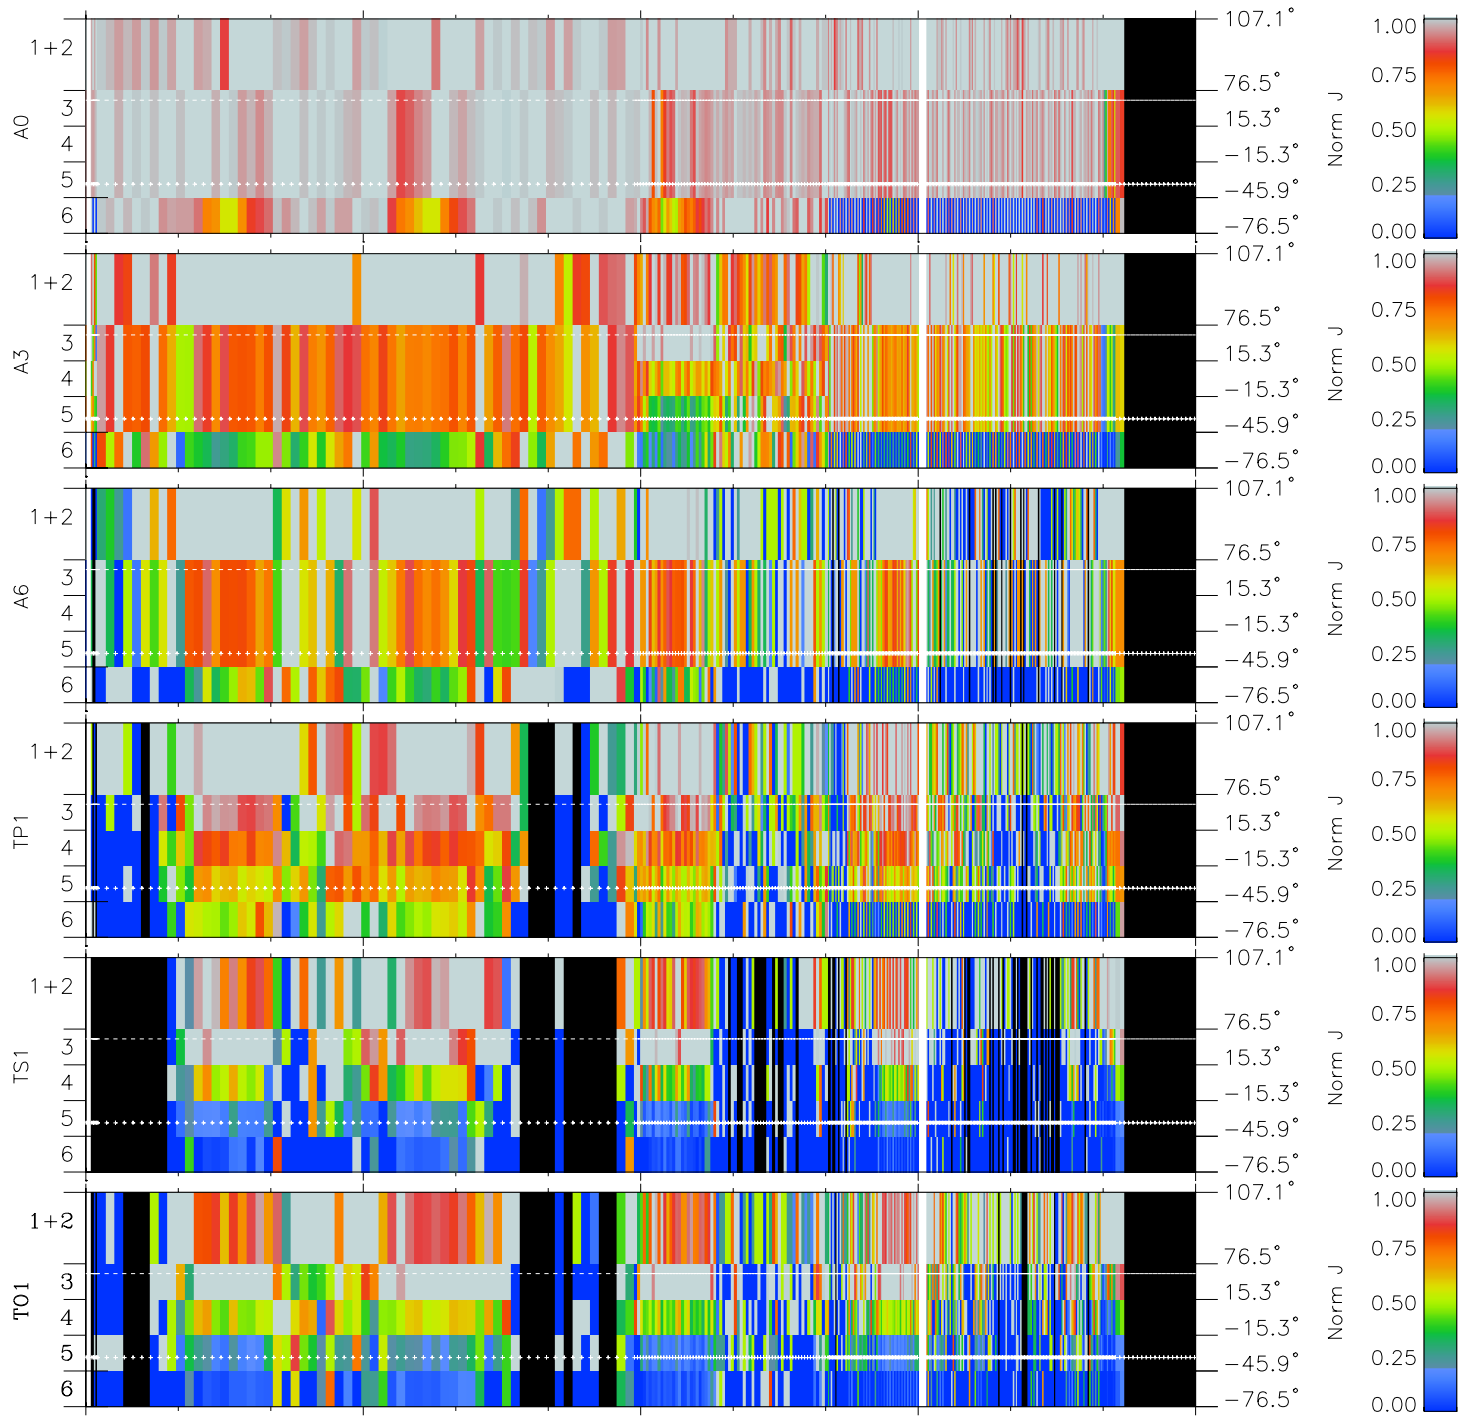

Galileo EPD Real Elevation Anisotropies 97124

Software Version: RTELEV_NORM V 1.20
Data Production: 06-03-00
Plot Production: Sat Sep 15 05:15:51 2001
Color File: wondr3
Geofactor File: 1.1

00:00:00 1997-124	124-06	124-12	124-18	00:00:00 1997-125	
+	+	+	+	+	X JSE(R _j)
-19.40	-17.72	-16.00	-14.24	-12.44	Y JSE(R _j)
-39.68	-38.81	-37.86	-36.82	-35.69	Z JSE(R _j)
0.98	0.99	1.01	1.02	1.03	

- ◇ = Jupiter look direction
- = Corotation look direction