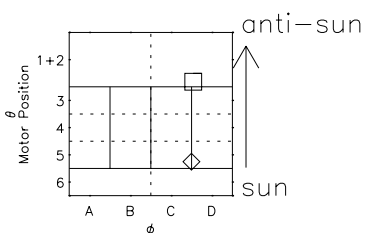

Galileo EPD Real Elevation Anisotropies 97124

Software Version: RTELEV_MEAN V 1.20
Data Production: 06-03-00
Plot Production: Sat Sep 15 05:15:00 2001
Color File: wondr3
Geofactor File: 1.1

◇ = Jupiter look direction
□ = Corotation look direction