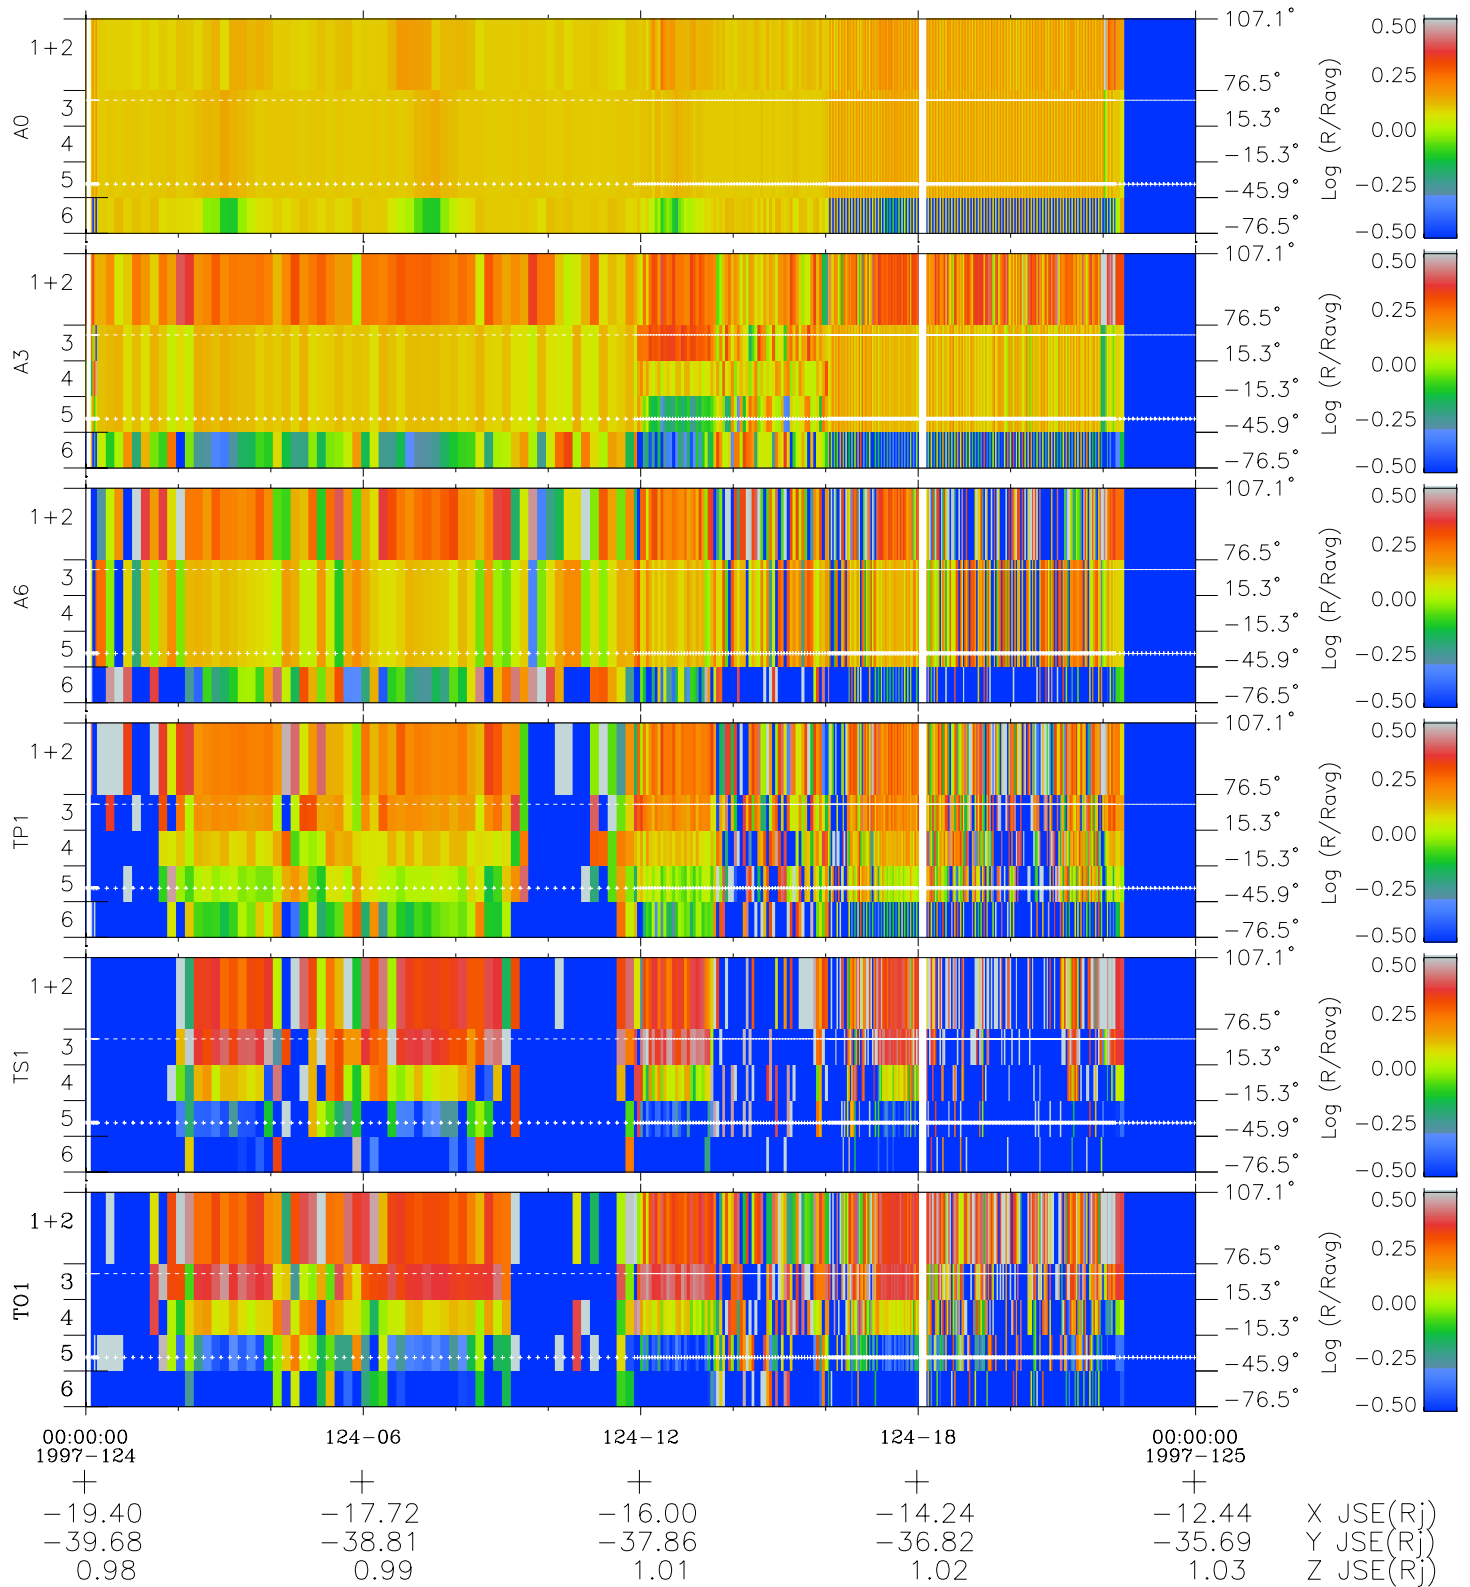

Galileo EPD Real Elevation Anisotropies 97124

Software Version: RTELEV_MEAN V 1.20
Data Production: 06-03-00
Plot Production: Sat Sep 15 05:15:00 2001
Color File: wondr3
Geofactor File: 1.1

◇ = Jupiter look direction
□ = Corotation look direction