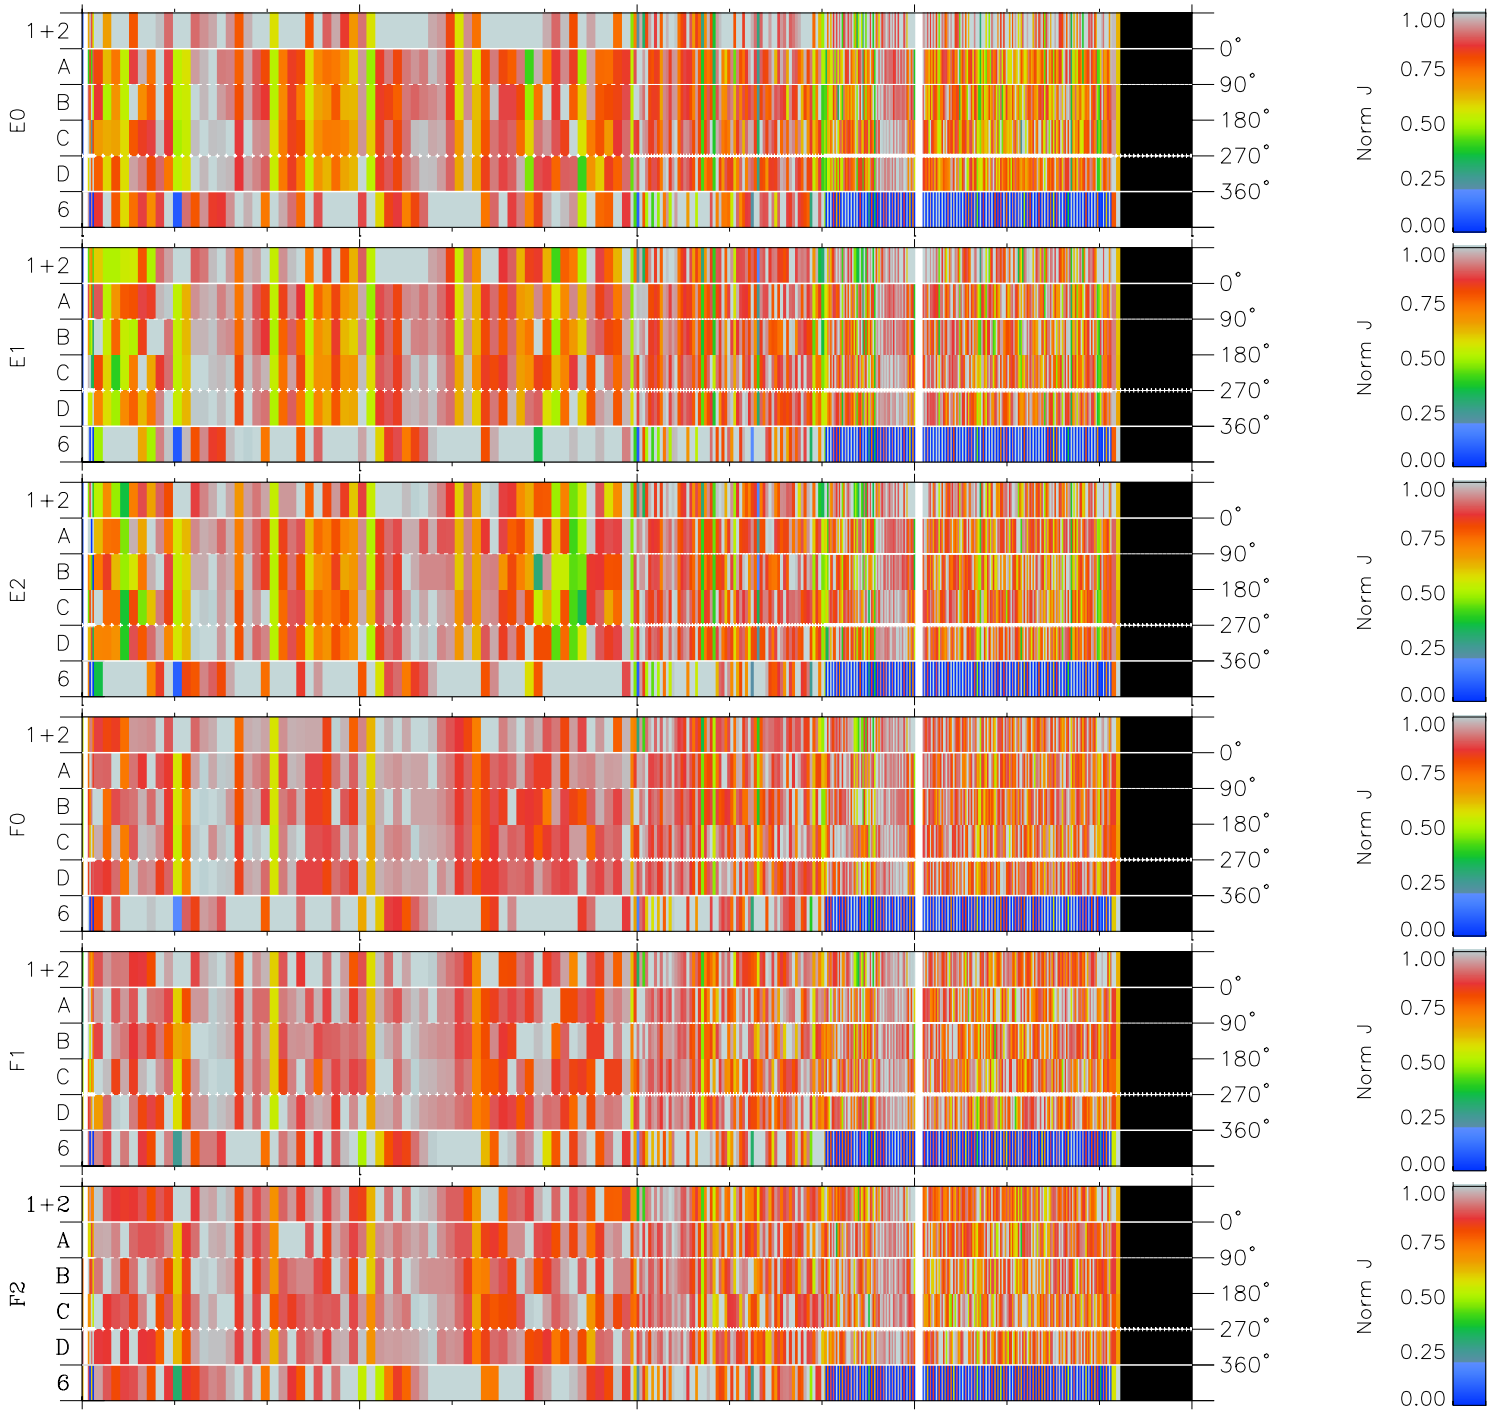

Galileo EPD Real Time Azimuth Anisotropies 97124

Software Version: RTAZIM_NORM V 1.20
 Data Production: 06-03-00
 Plot Production: Sat Sep 15 05:17:16 2001
 Color File: wondr3
 Geofactor File: 1.1

00:00:00 1997-124	124-06	124-12	124-18	00:00:00 1997-125	
+	+	+	+	+	X JSE(R _j)
-19.40	-17.72	-16.00	-14.24	-12.44	Y JSE(R _j)
-39.68	-38.81	-37.86	-36.82	-35.69	Z JSE(R _j)
0.98	0.99	1.01	1.02	1.03	

- ◇ = Jupiter look direction
- = Corotation look direction