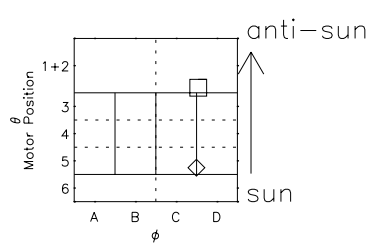

Galileo EPD Real Time Azimuth Anisotropies 97124

Software Version: RTAZIM_NORM V 1.20
 Data Production: 06-03-00
 Plot Production: Sat Sep 15 05:17:16 2001
 Color File: wondr3
 Geofactor File: 1.1

00:00:00 1997-124	124-06	124-12	124-18	00:00:00 1997-125	
+	+	+	+	+	X JSE(R _j)
-19.40	-17.72	-16.00	-14.24	-12.44	Y JSE(R _j)
-39.68	-38.81	-37.86	-36.82	-35.69	Z JSE(R _j)
0.98	0.99	1.01	1.02	1.03	

- ◇ = Jupiter look direction
- = Corotation look direction