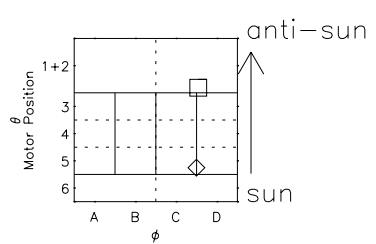

Galileo EPD Real Time Azimuth Anisotropies 97124

Software Version: RTAZIM_MEAN V 1.20
Data Production: 06-03-00
Plot Production: Sat Sep 15 05:16:28 2001
Color File: wondr3
Geofactor File: 1.1

00:00:00 1997-124	124-06	124-12	124-18	00:00:00 1997-125	
+	+	+	+	+	X $\text{JSE}(R_j)$
-19.40	-17.72	-16.00	-14.24	-12.44	Y $\text{JSE}(R_j)$
-39.68	-38.81	-37.86	-36.82	-35.69	Z $\text{JSE}(R_j)$
0.98	0.99	1.01	1.02	1.03	

- ◇ = Jupiter look direction
- = Corotation look direction