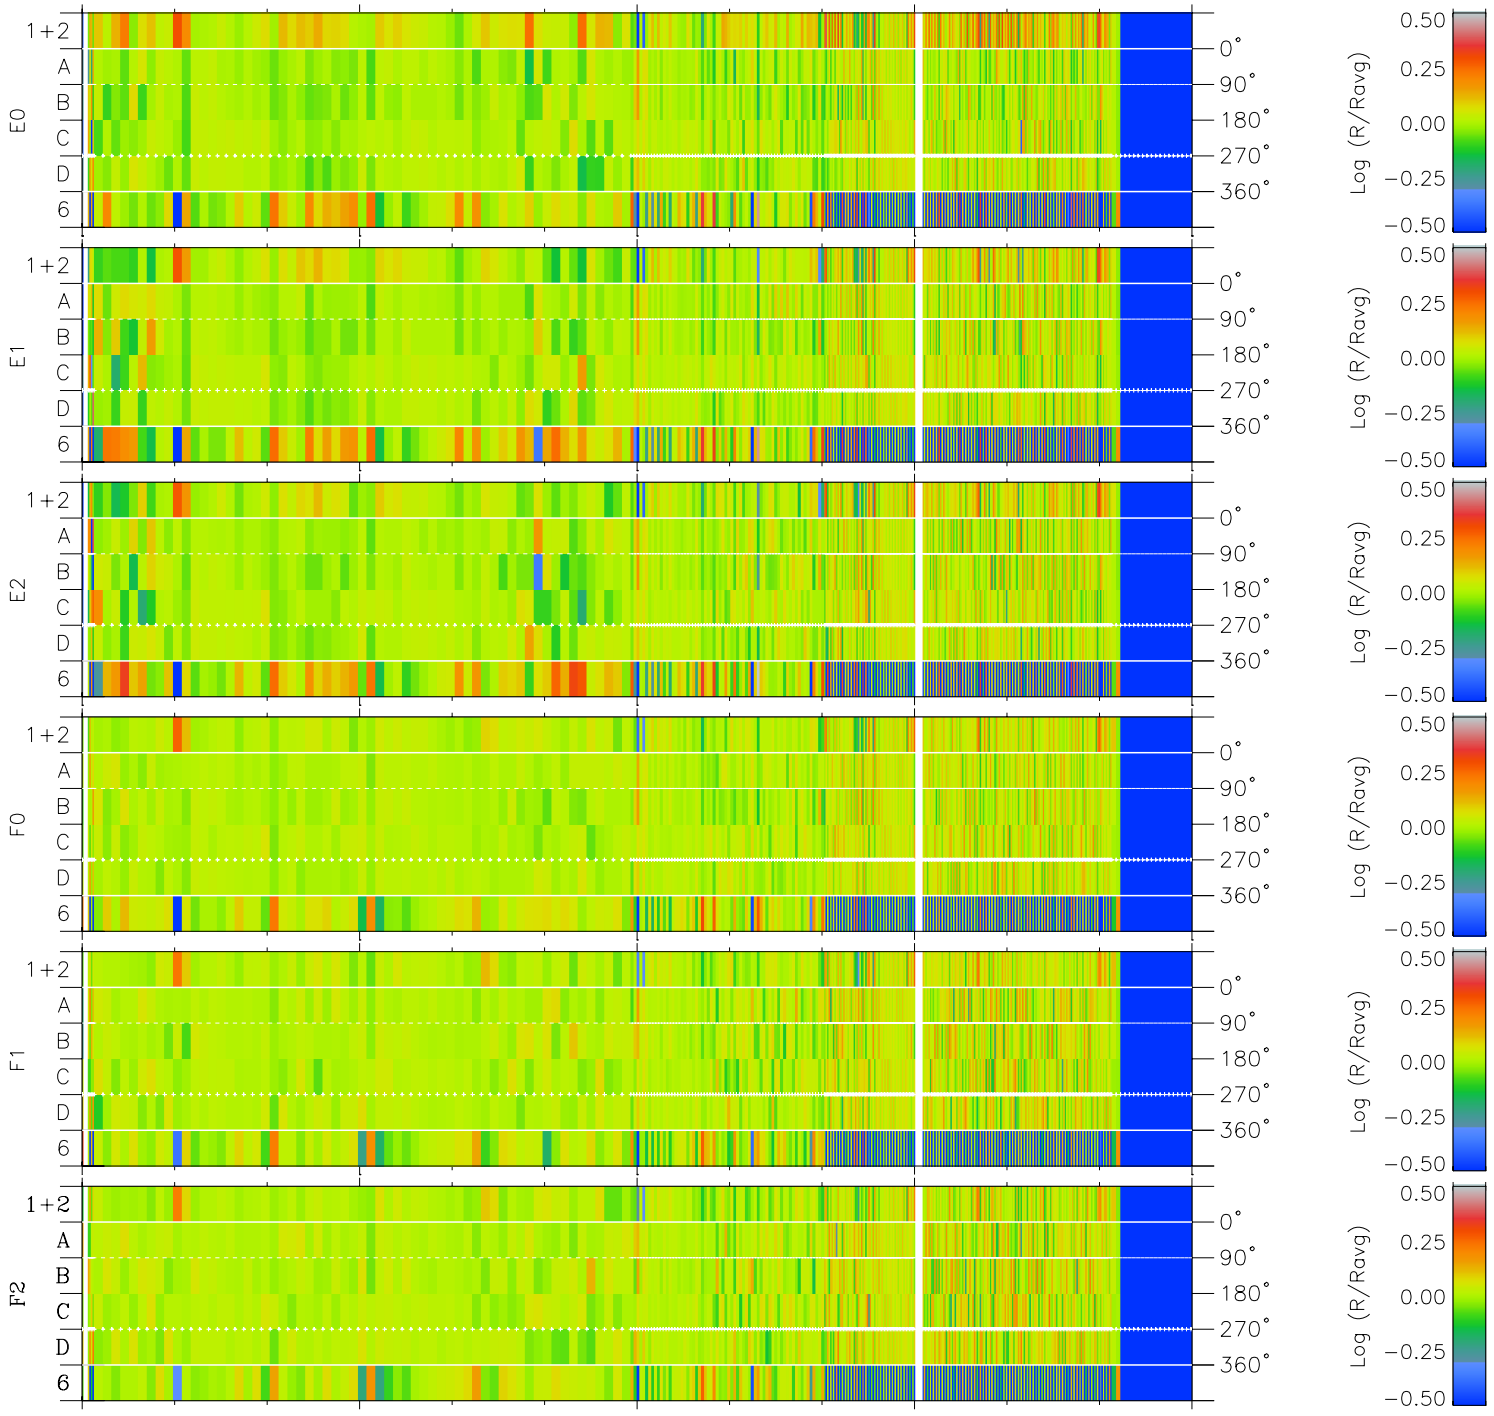

Galileo EPD Real Time Azimuth Anisotropies 97124

Software Version: RTAZIM_MEAN V 1.20
Data Production: 06-03-00
Plot Production: Sat Sep 15 05:16:28 2001
Color File: wondr3
Geofactor File: 1.1

00:00:00 1997-124	124-06	124-12	124-18	00:00:00 1997-125	
+	+	+	+	+	X $\text{JSE}(R_j)$
-19.40	-17.72	-16.00	-14.24	-12.44	Y $\text{JSE}(R_j)$
-39.68	-38.81	-37.86	-36.82	-35.69	Z $\text{JSE}(R_j)$
0.98	0.99	1.01	1.02	1.03	

- ◇ = Jupiter look direction
- = Corotation look direction