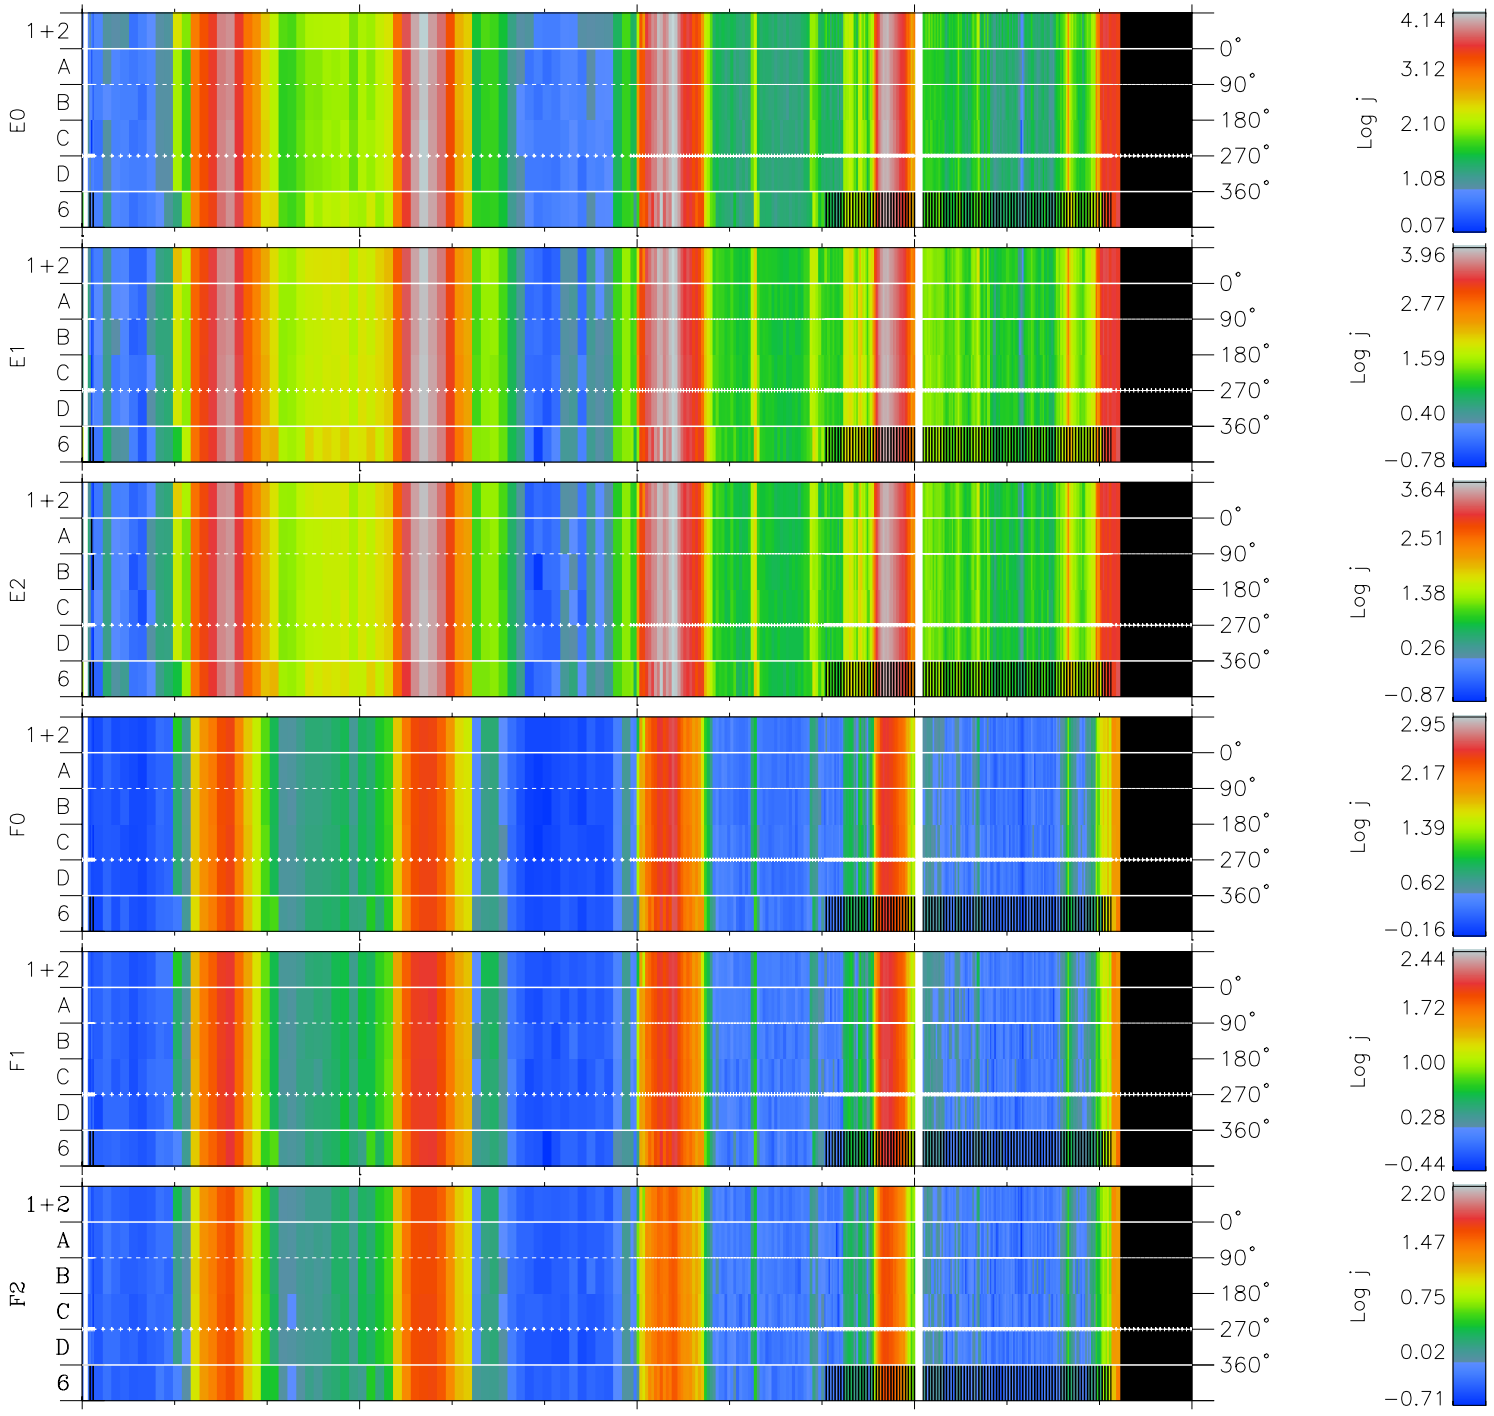

# Galileo EPD Real Time Azimuth Anisotropies 97124

Software Version: RTAZIM\_FLUX V 1.20  
 Data Production: 06-03-00  
 Plot Production: Sat Sep 15 05:16:52 2001  
 Color File: wondr3  
 Geofactor File: 1.1

00:00:00 1997-124	124-06	124-12	124-18	00:00:00 1997-125	
+	+	+	+	+	X JSE(R <sub>j</sub> )
-19.40	-17.72	-16.00	-14.24	-12.44	Y JSE(R <sub>j</sub> )
-39.68	-38.81	-37.86	-36.82	-35.69	Z JSE(R <sub>j</sub> )
0.98	0.99	1.01	1.02	1.03	

◇ = Jupiter look direction  
 □ = Corotation look direction