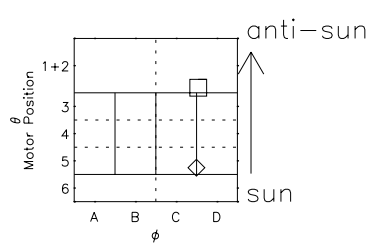

Galileo EPD Real Time Azimuth Anisotropies 97124

Software Version: RTAZIM_NORM V 1.20
Data Production: 06-03-00
Plot Production: Sat Sep 15 05:17:04 2001
Color File: wondr3
Geofactor File: 1.1

00:00:00 1997-124	124-06	124-12	124-18	00:00:00 1997-125	
+	+	+	+	+	
-19.40	-17.72	-16.00	-14.24	-12.44	X JSE(R _j)
-39.68	-38.81	-37.86	-36.82	-35.69	Y JSE(R _j)
0.98	0.99	1.01	1.02	1.03	Z JSE(R _j)

◇ = Jupiter look direction
□ = Corotation look direction