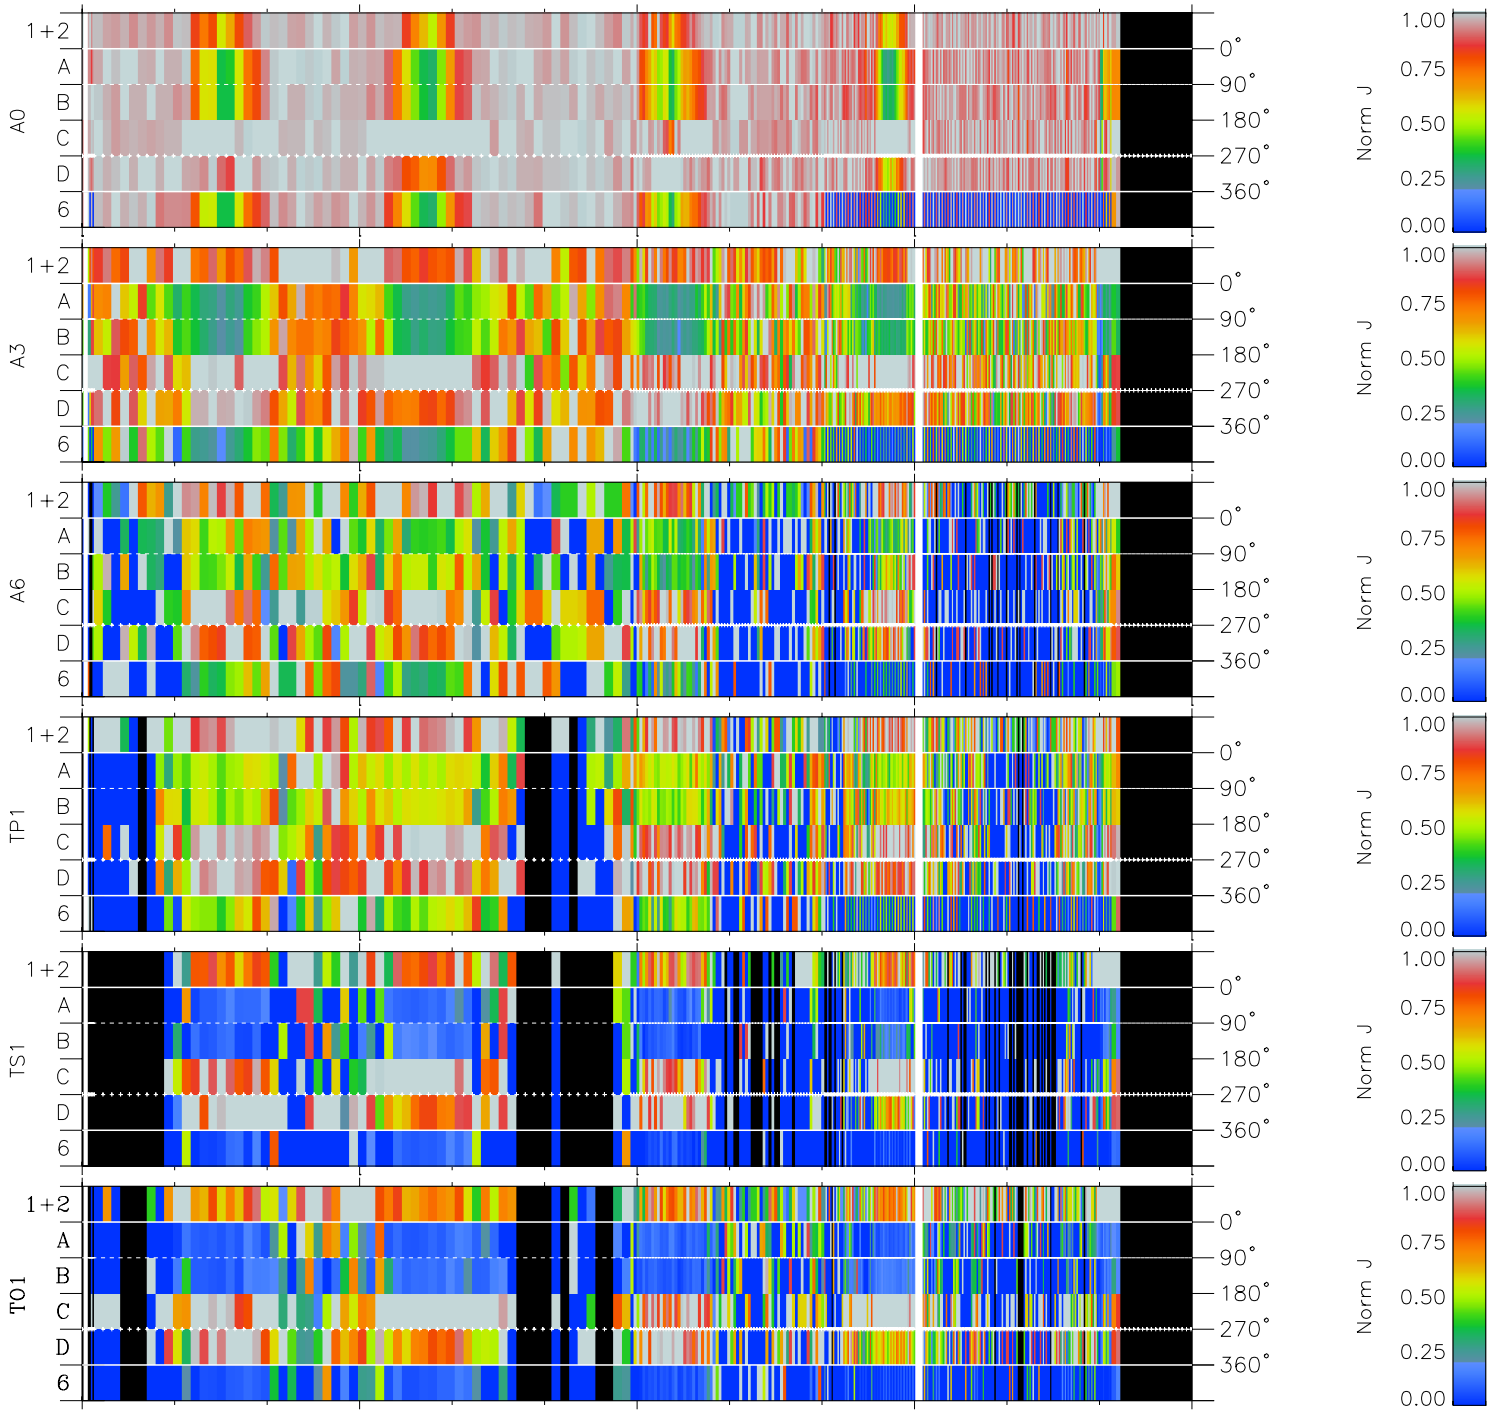

Galileo EPD Real Time Azimuth Anisotropies 97124

Software Version: RTAZIM_NORM V 1.20
Data Production: 06-03-00
Plot Production: Sat Sep 15 05:17:04 2001
Color File: wondr3
Geofactor File: 1.1

00:00:00 1997-124	124-06	124-12	124-18	00:00:00 1997-125	
+	+	+	+	+	
-19.40	-17.72	-16.00	-14.24	-12.44	X JSE(R _j)
-39.68	-38.81	-37.86	-36.82	-35.69	Y JSE(R _j)
0.98	0.99	1.01	1.02	1.03	Z JSE(R _j)

◇ = Jupiter look direction
□ = Corotation look direction