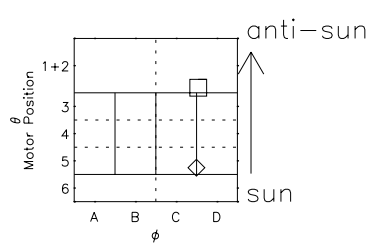

Galileo EPD Real Time Azimuth Anisotropies 97124

Software Version: RTAZIM_MEAN V 1.20
Data Production: 06-03-00
Plot Production: Sat Sep 15 05:16:16 2001
Color File: wondr3
Geofactor File: 1.1

00:00:00 1997-124	124-06	124-12	124-18	00:00:00 1997-125	
+	+	+	+	+	
-19.40	-17.72	-16.00	-14.24	-12.44	X $\text{JSE}(R_j)$
-39.68	-38.81	-37.86	-36.82	-35.69	Y $\text{JSE}(R_j)$
0.98	0.99	1.01	1.02	1.03	Z $\text{JSE}(R_j)$

- ◇ = Jupiter look direction
- = Corotation look direction