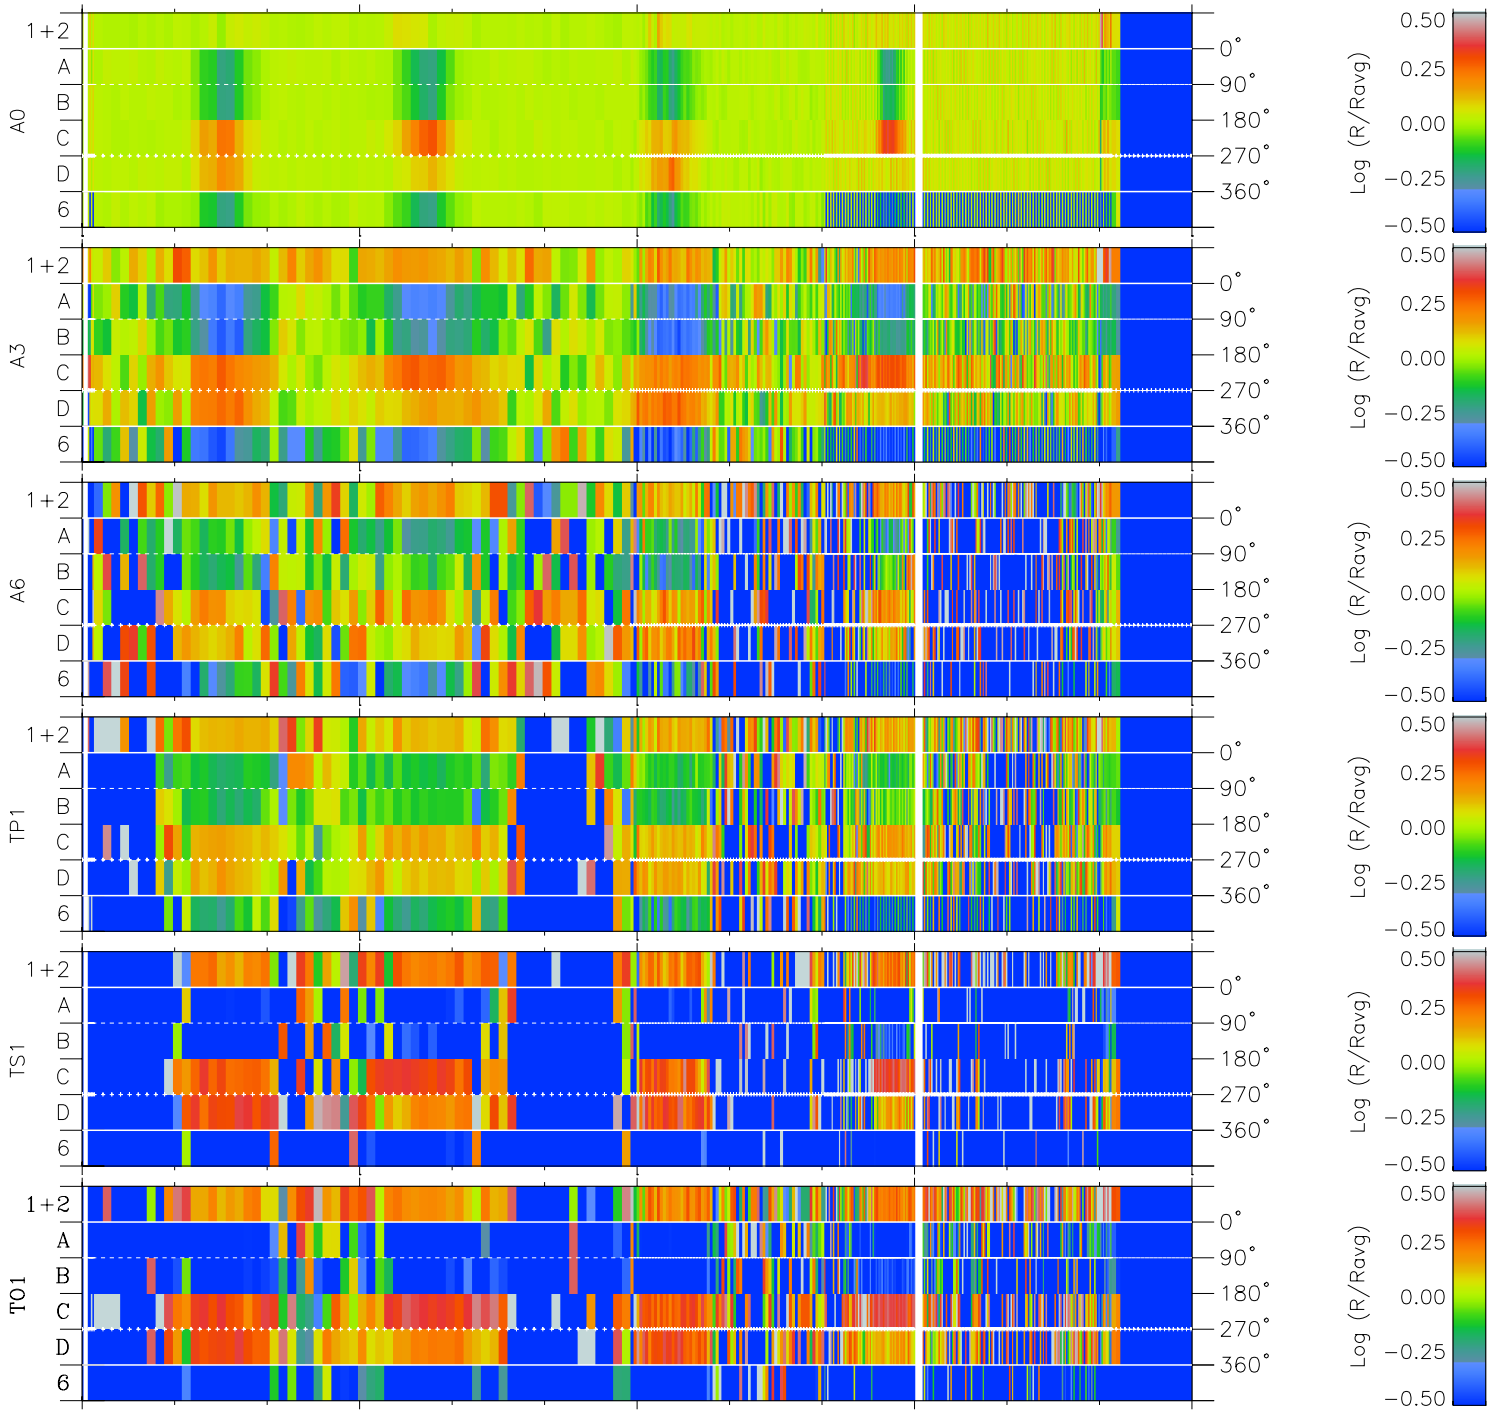

Galileo EPD Real Time Azimuth Anisotropies 97124

Software Version: RTAZIM_MEAN V 1.20
Data Production: 06-03-00
Plot Production: Sat Sep 15 05:16:16 2001
Color File: wondr3
Geofactor File: 1.1

00:00:00 1997-124	124-06	124-12	124-18	00:00:00 1997-125	
+	+	+	+	+	
-19.40	-17.72	-16.00	-14.24	-12.44	X $\text{JSE}(R_j)$
-39.68	-38.81	-37.86	-36.82	-35.69	Y $\text{JSE}(R_j)$
0.98	0.99	1.01	1.02	1.03	Z $\text{JSE}(R_j)$

- ◇ = Jupiter look direction
- = Corotation look direction