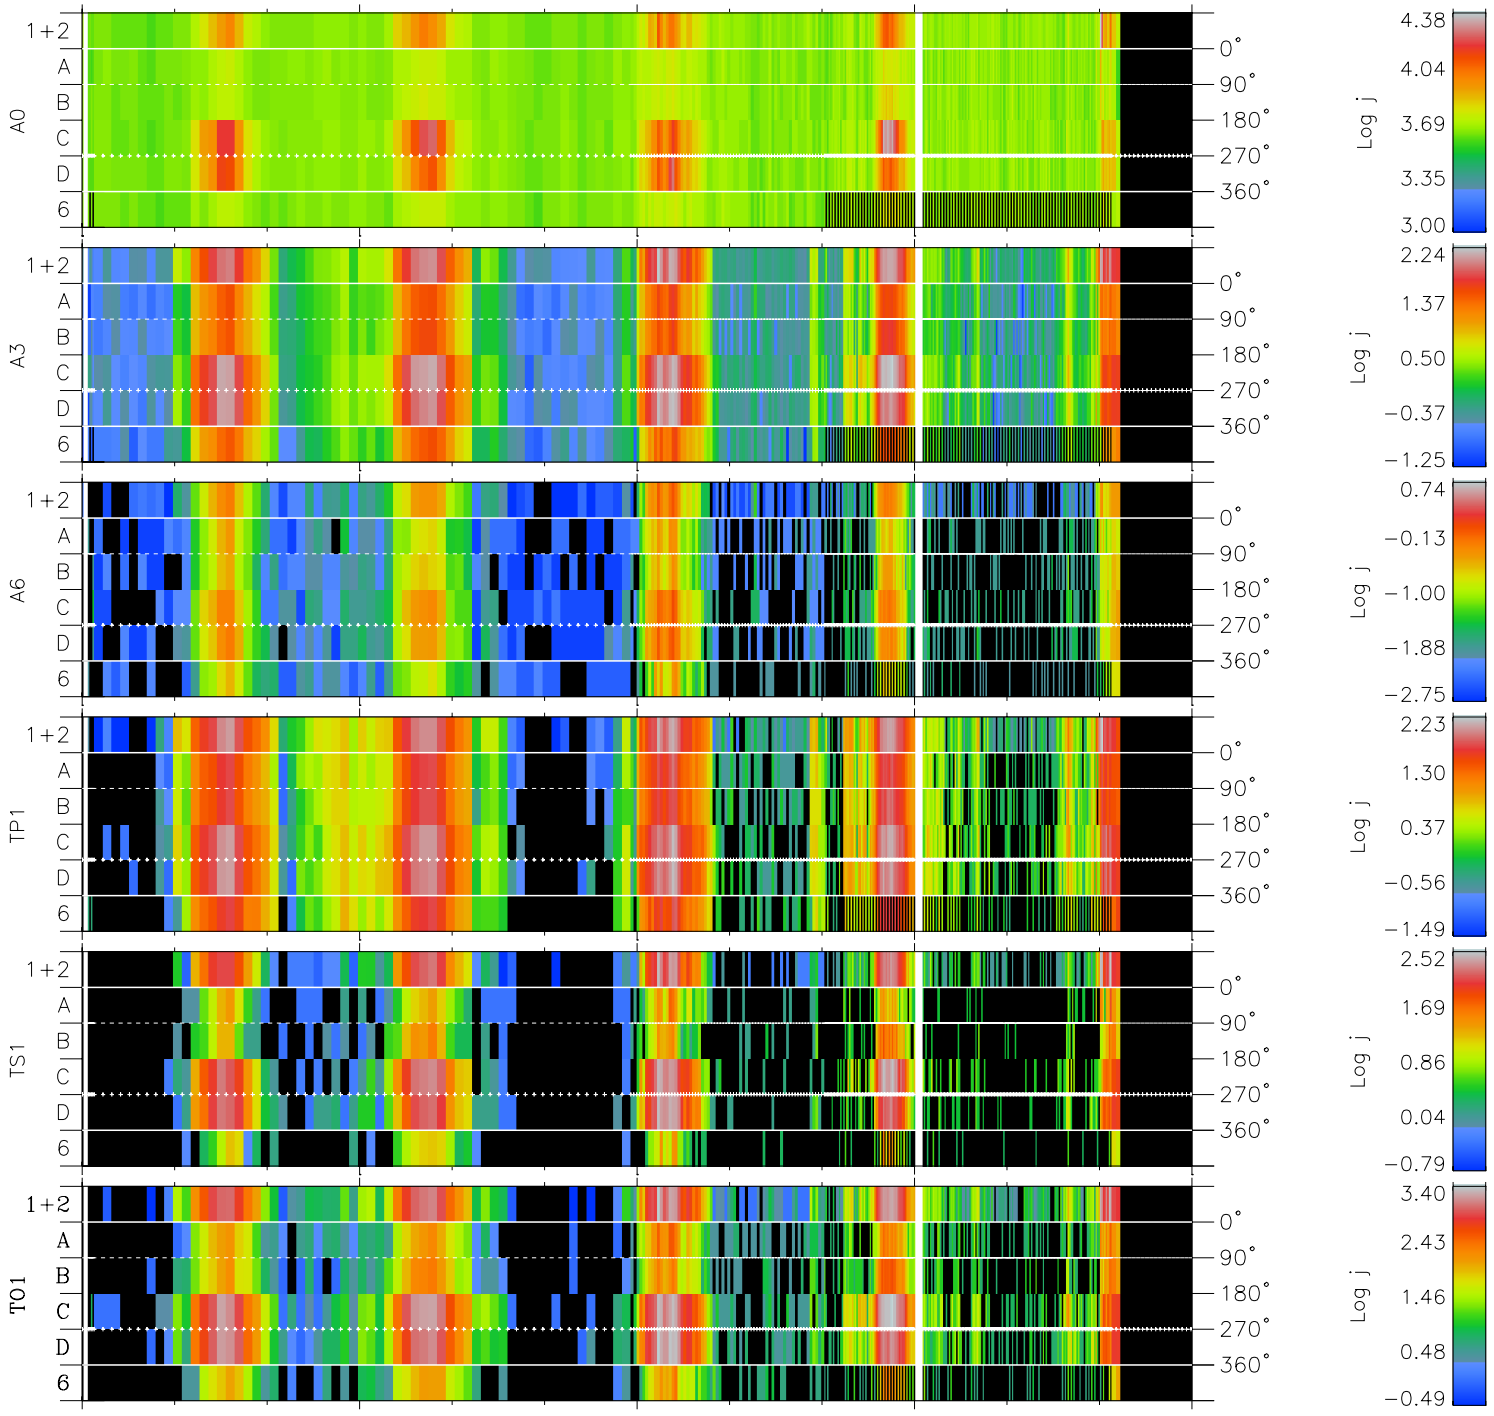

# Galileo EPD Real Time Azimuth Anisotropies 97124

Software Version: RTAZIM\_FLUX V 1.20  
Data Production: 06-03-00  
Plot Production: Sat Sep 15 05:16:40 2001  
Color File: wondr3  
Geofactor File: 1.1

00:00:00 1997-124	124-06	124-12	124-18	00:00:00 1997-125	
+	+	+	+	+	
-19.40	-17.72	-16.00	-14.24	-12.44	X JSE(R <sub>j</sub> )
-39.68	-38.81	-37.86	-36.82	-35.69	Y JSE(R <sub>j</sub> )
0.98	0.99	1.01	1.02	1.03	Z JSE(R <sub>j</sub> )

◇ = Jupiter look direction  
□ = Corotation look direction