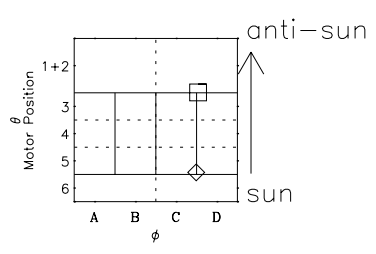

# Galileo EPD Real Time Omni Spectrum 97123

Software Version: RTSPEC\_OMNI V 1.20  
 Data Production: 06-03-00  
 Plot Production: Sat Sep 15 05:03:03 2001  
 Color File: wondr3  
 Geofactor File: 1.1

◇ = Jupiter look direction  
 □ = Corotation look direction