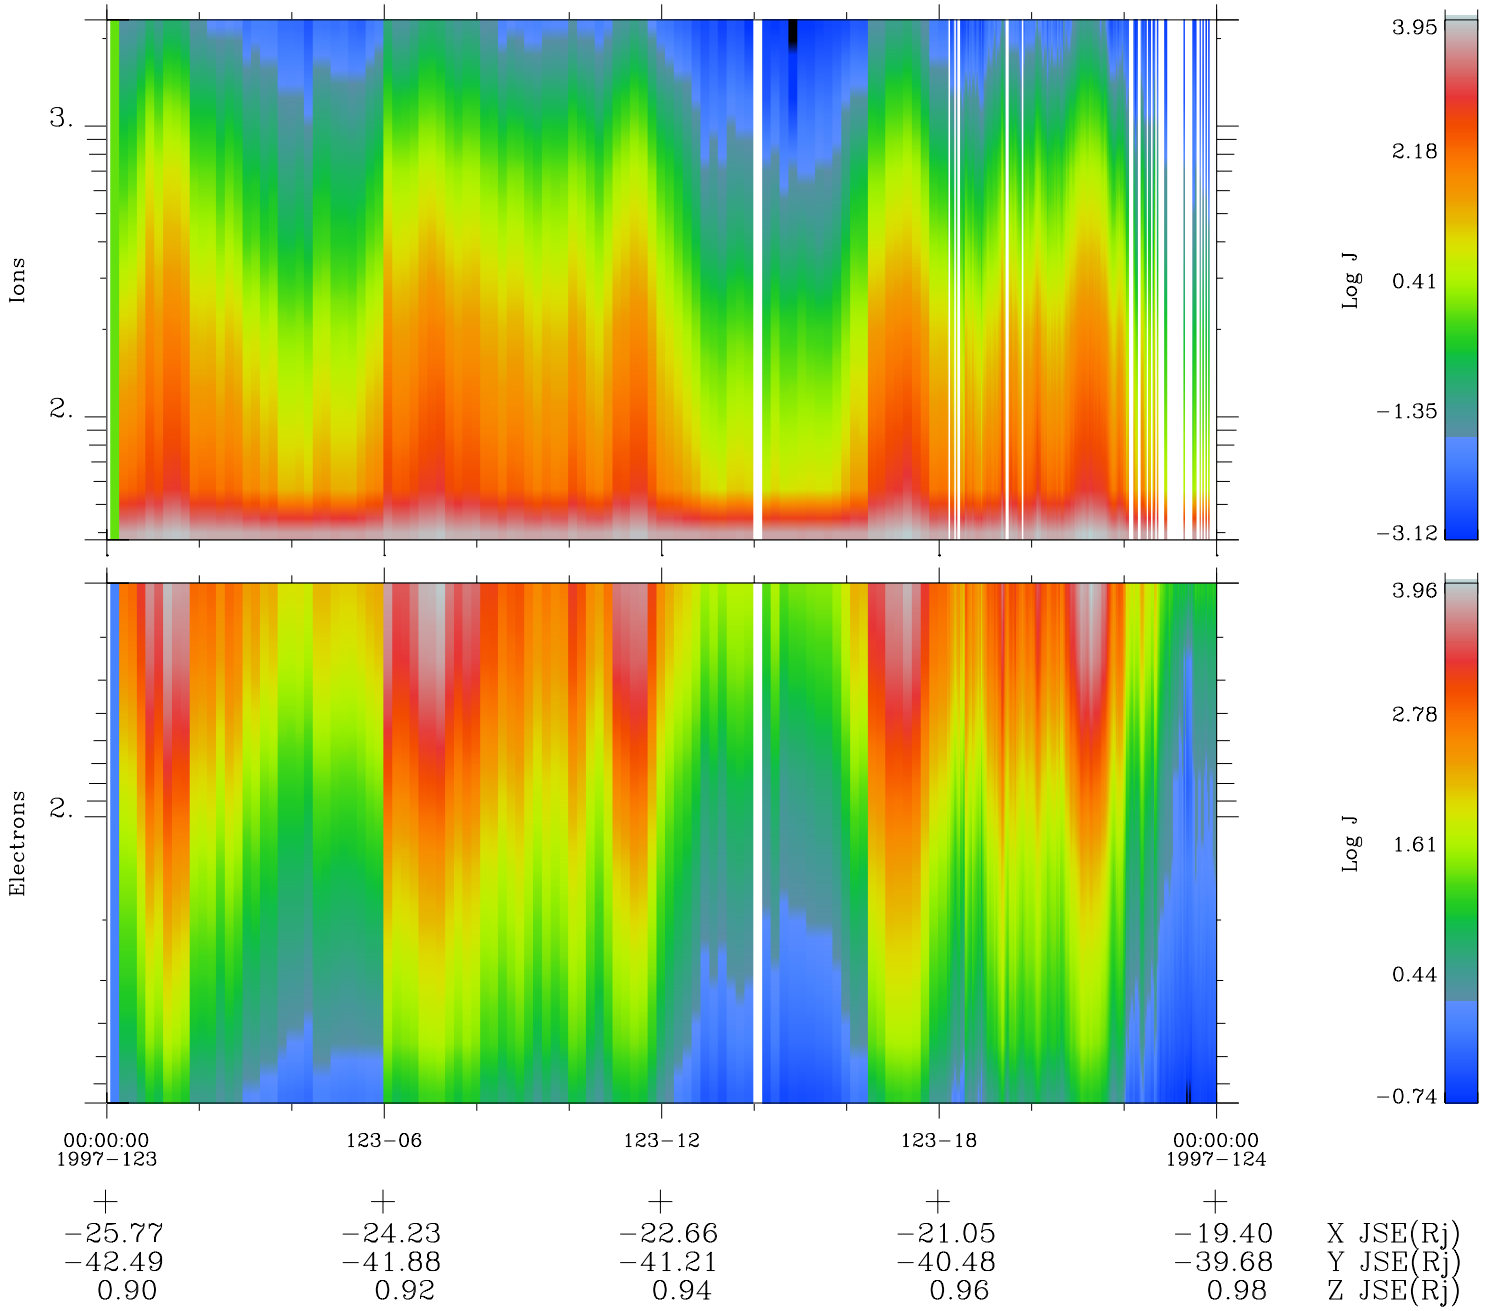

# Galileo EPD Real Time Omni Spectrum 97123

Software Version: RTSPEC\_OMNI V 1.20  
 Data Production: 06-03-00  
 Plot Production: Sat Sep 15 05:03:03 2001  
 Color File: wondr3  
 Geofactor File: 1.1

◇ = Jupiter look direction  
 □ = Corotation look direction