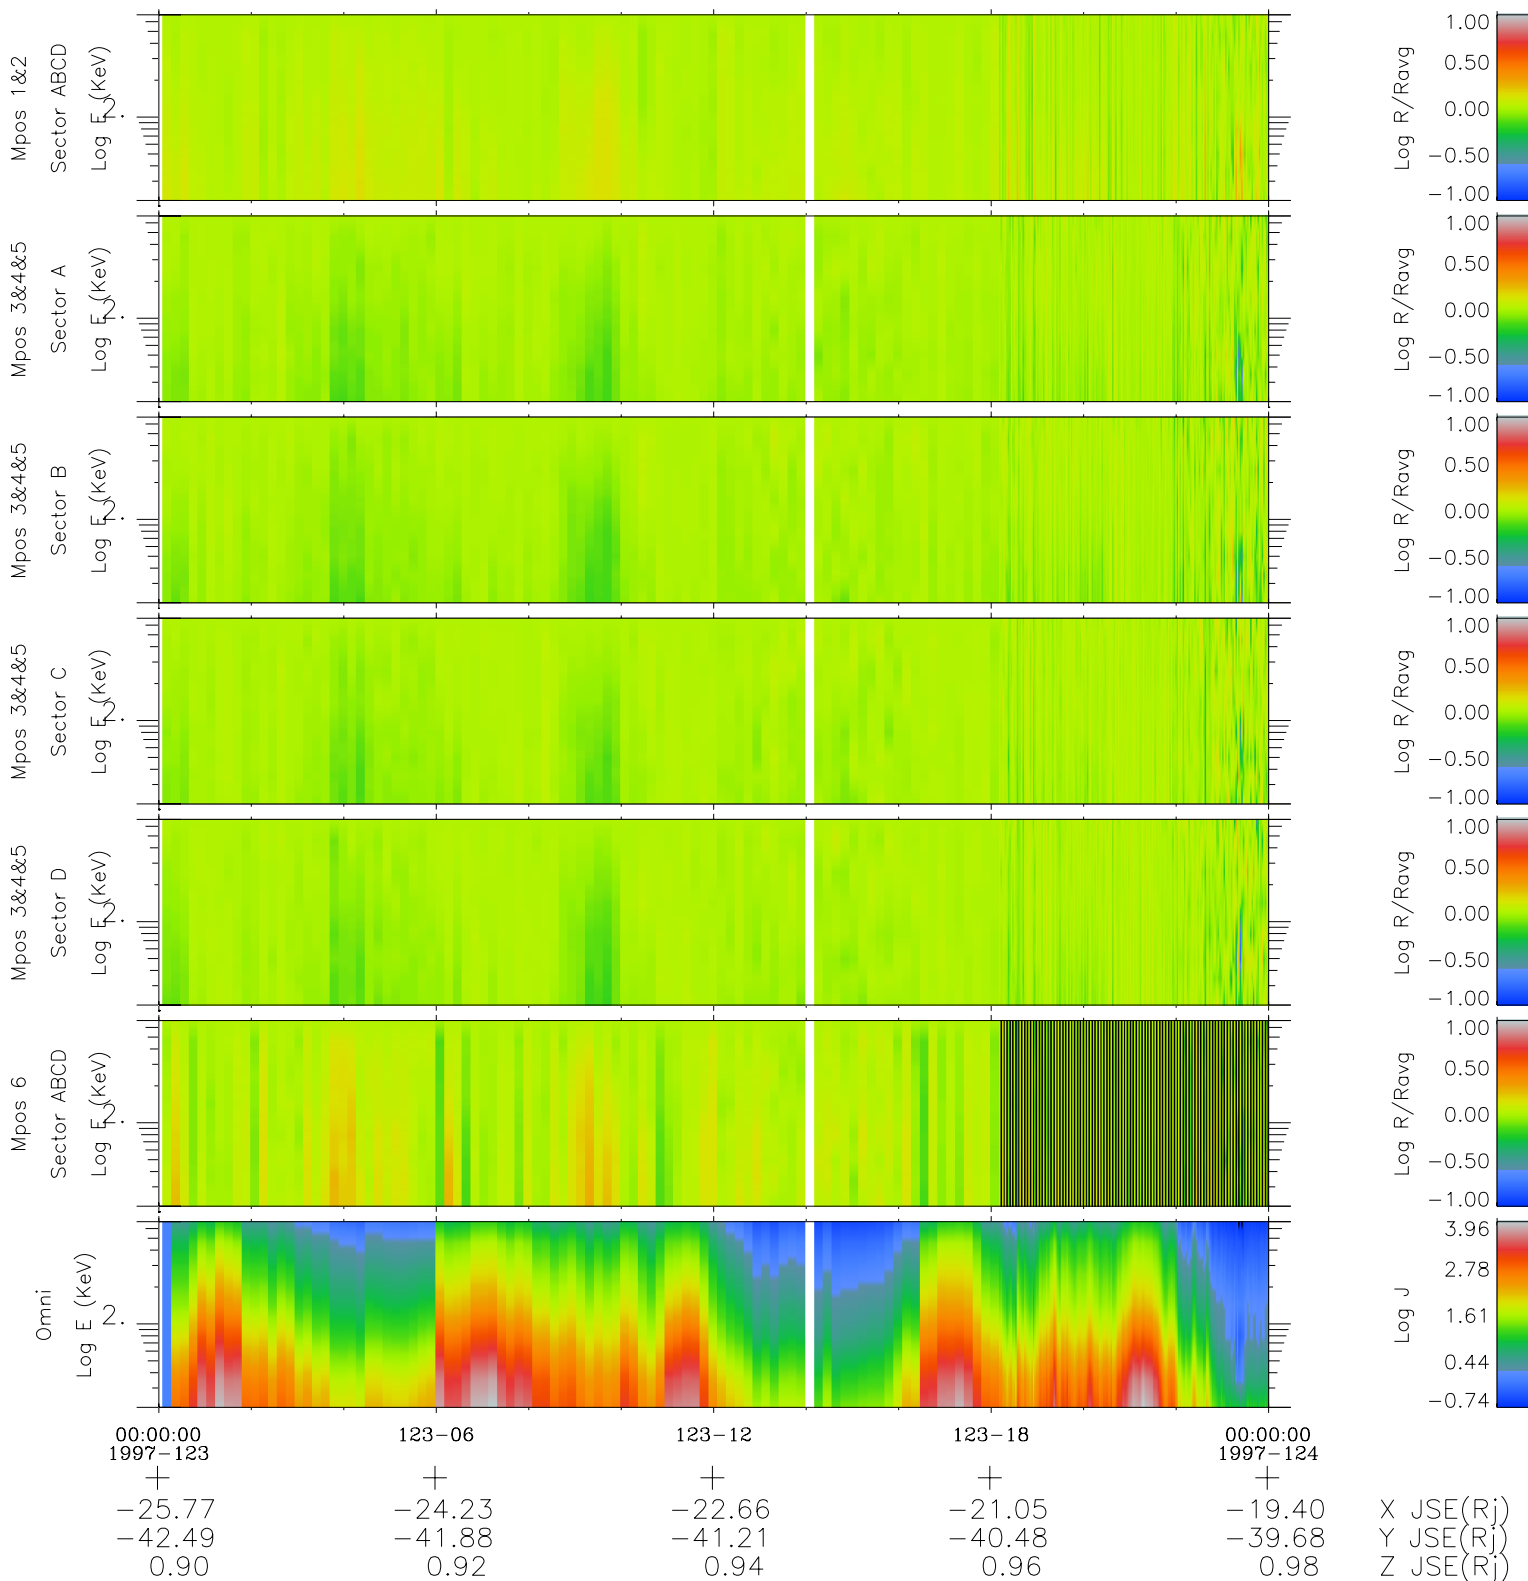

Galileo EPD Real Time R6 Electrons Spectra 97123

Software Version: RTSPEC_R6 V 1.20
 Data Production: 06-03-00
 Plot Production: Sat Sep 15 05:02:52 2001
 Color File: wondr3
 Geofactor File: 1.1

◇ = Jupiter look direction
 □ = Corotation look direction