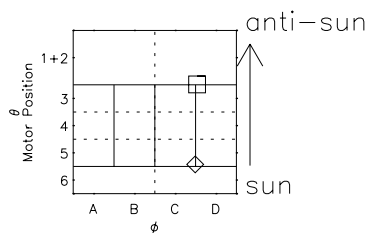

Galileo EPD Real Time R6 Electrons Spectra 97123

Software Version: RTSPEC_R6 V 1.20
 Data Production: 06-03-00
 Plot Production: Sat Sep 15 05:02:52 2001
 Color File: wondr3
 Geofactor File: 1.1

◇ = Jupiter look direction
 □ = Corotation look direction